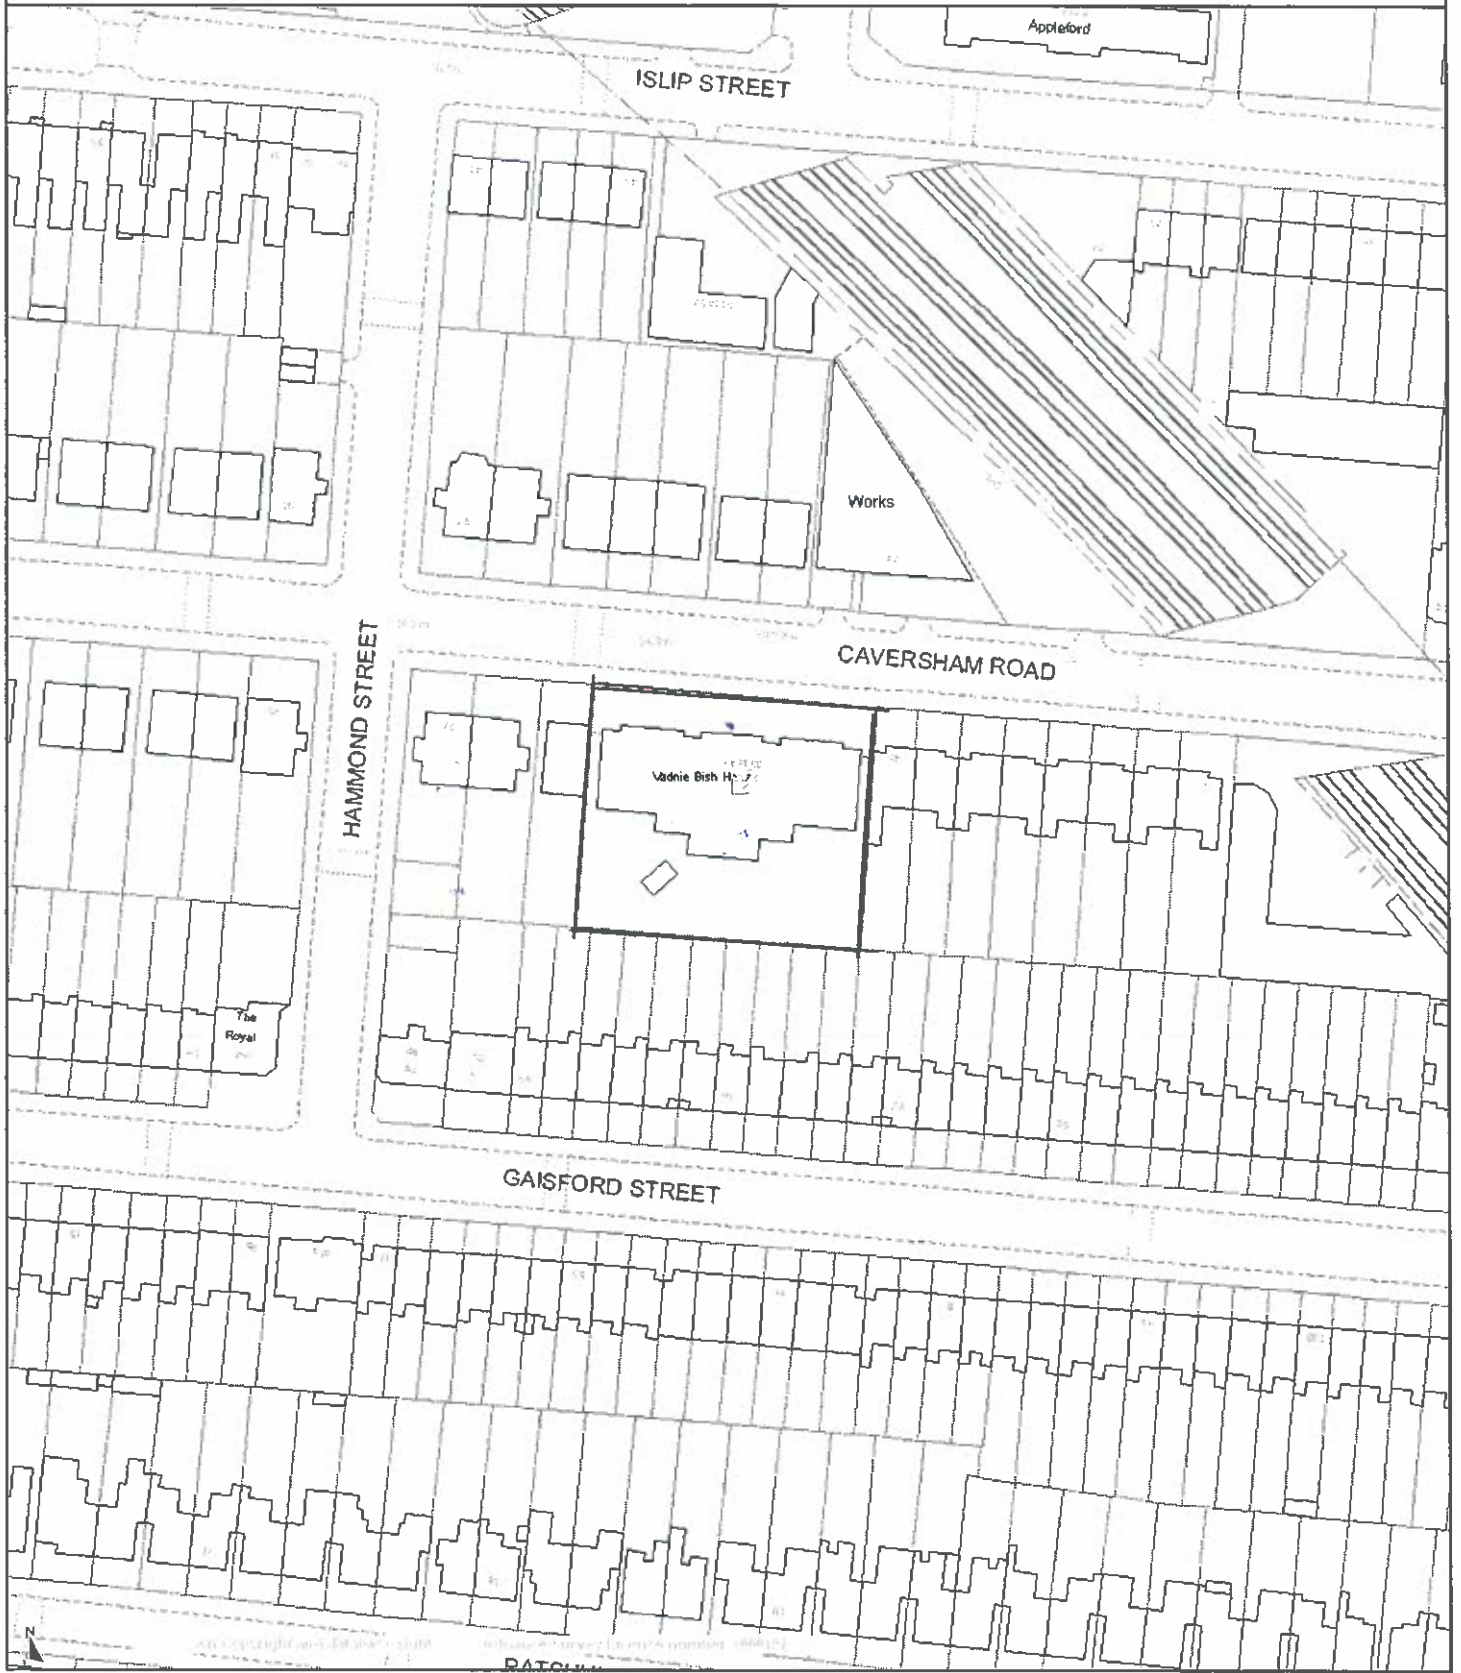

Vadnie Bish House

Reproduced by permission of Ordnance Survey on behalf of HMSO.
© Crown copyright and database right 2014.
Ordnance Survey Licence number 100019726.

Scale 1/1250 Date 3/11/2014

Centre = 529217 E 184914 N