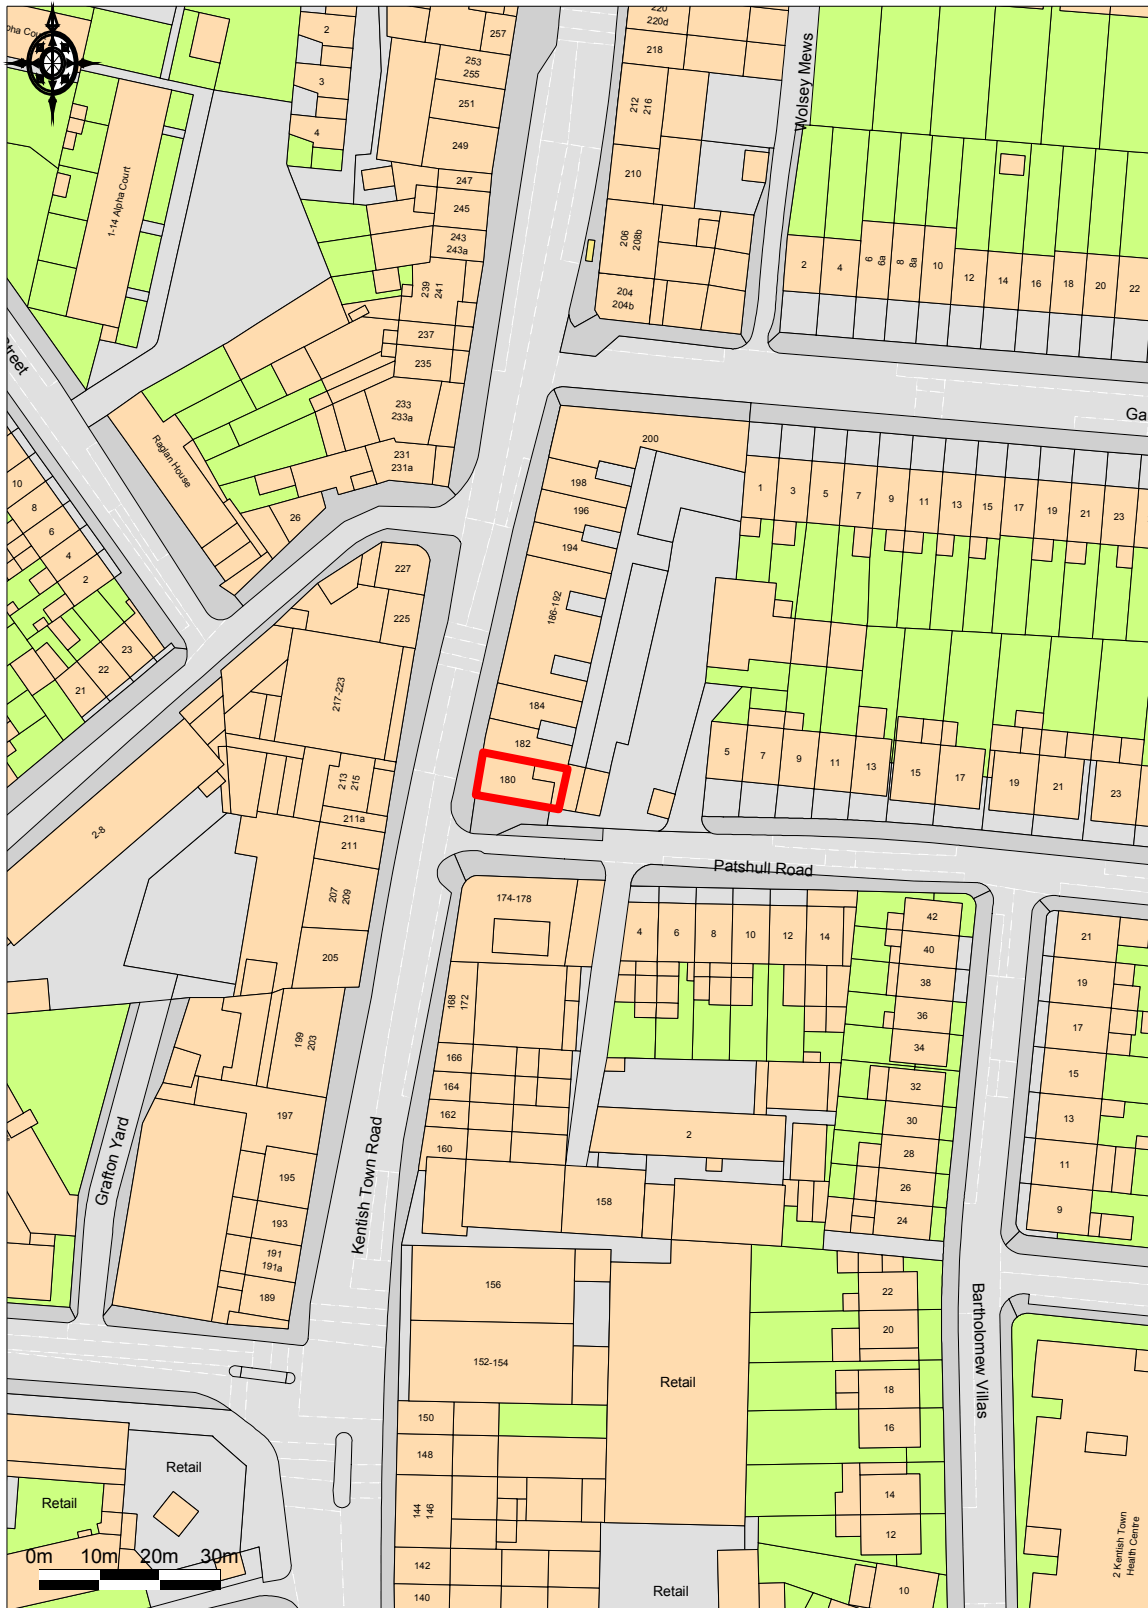

SITE LOCATION PLAN: 180 KENTISH TOWN ROAD, NW5 2AE