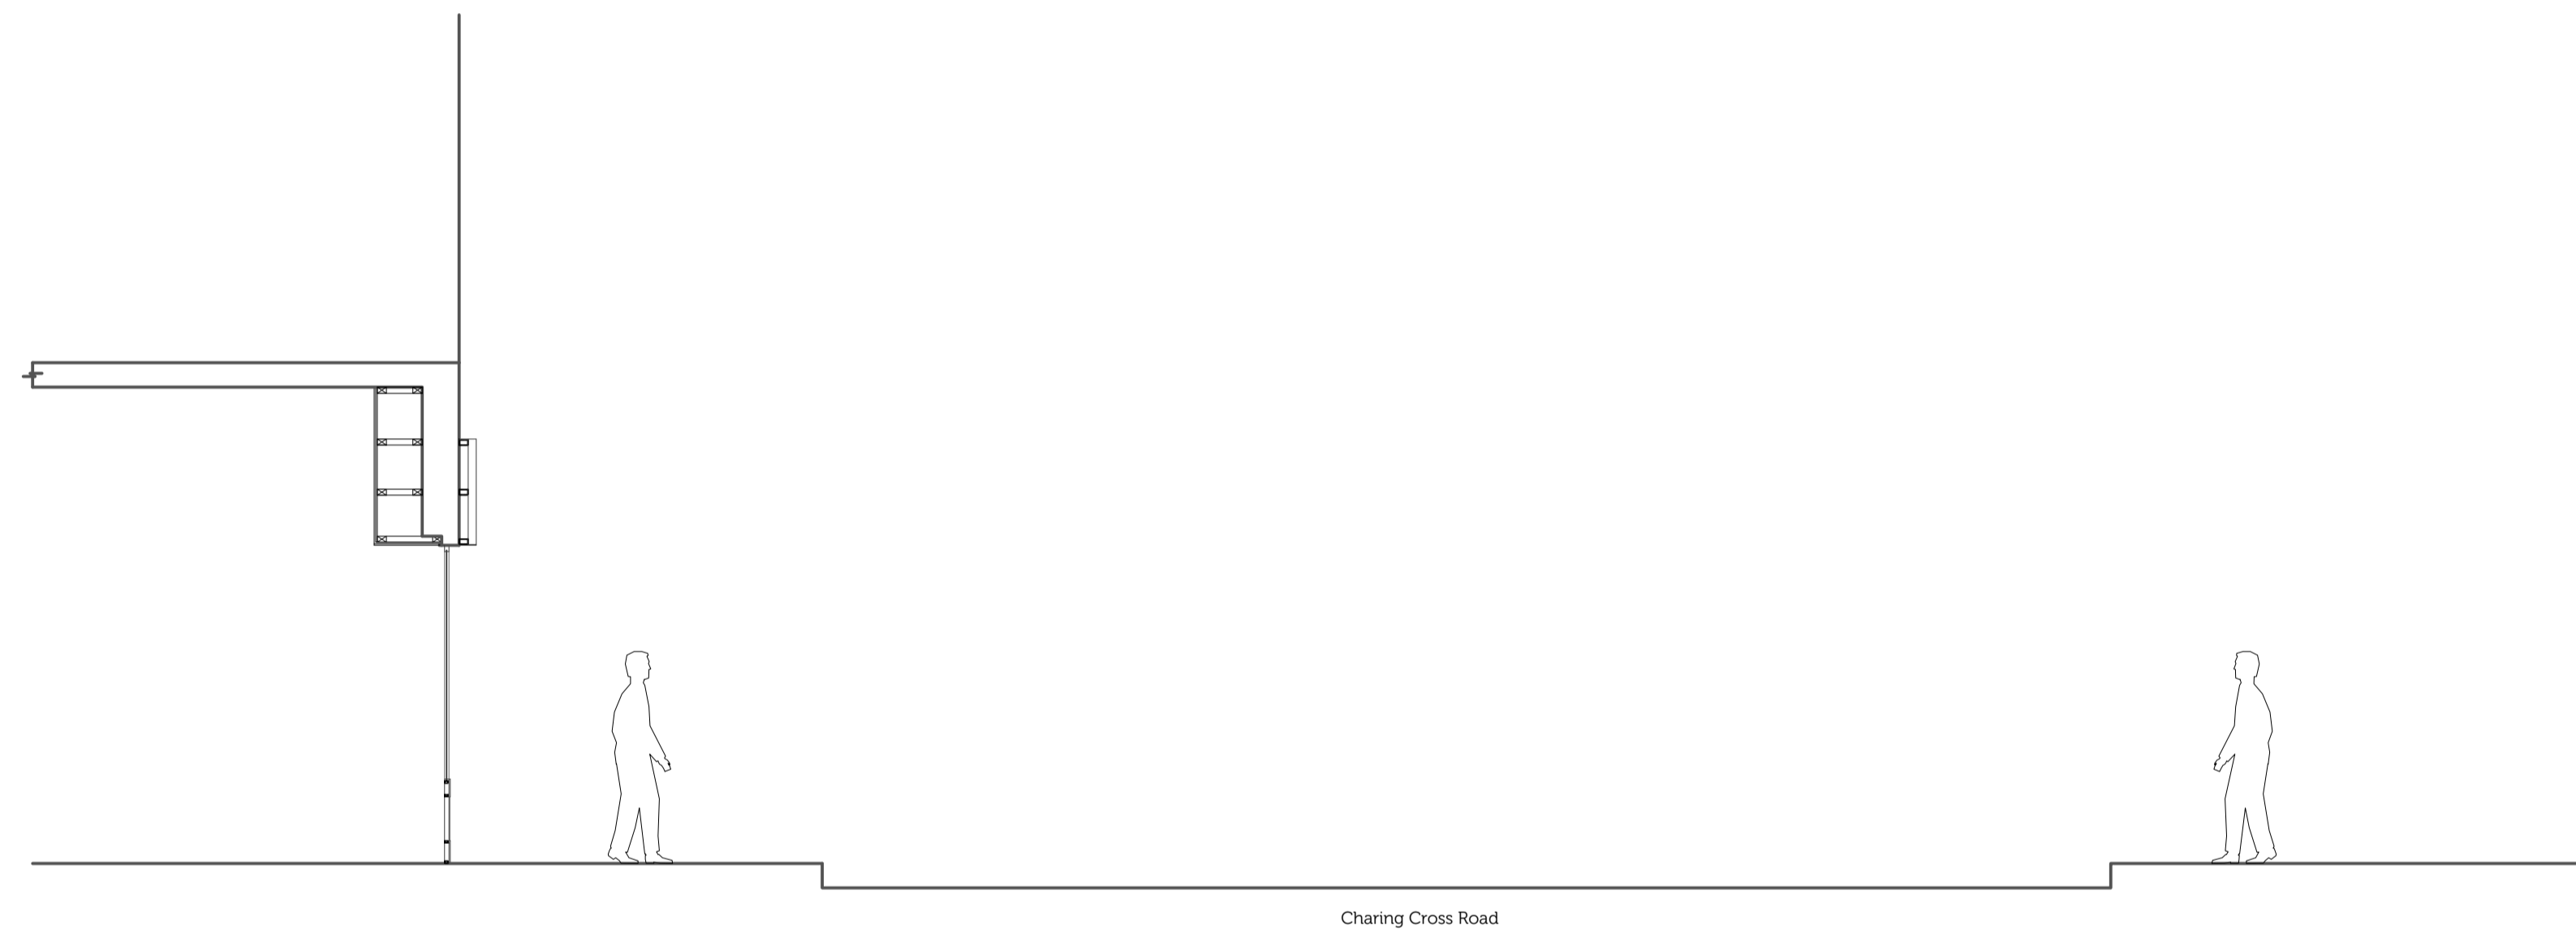

bureau de change

Studio 001, Netil House
1 Westgate Street, E8 3RL
London, UK

KEY PLAN:

REVISION:

1. PROPOSED/SECTION A

NOTES:

PROJECT
014-MDSOHO

DRAWING TITLE
10CCR PROPOSED SECTION

A103

PURPOSE OF ISSUE
PLANNING

SCALE
1:50 @ A1/1:100 @ A3

DATE
04 DEC 2014

DRAWN BY
MR

REVISION
-