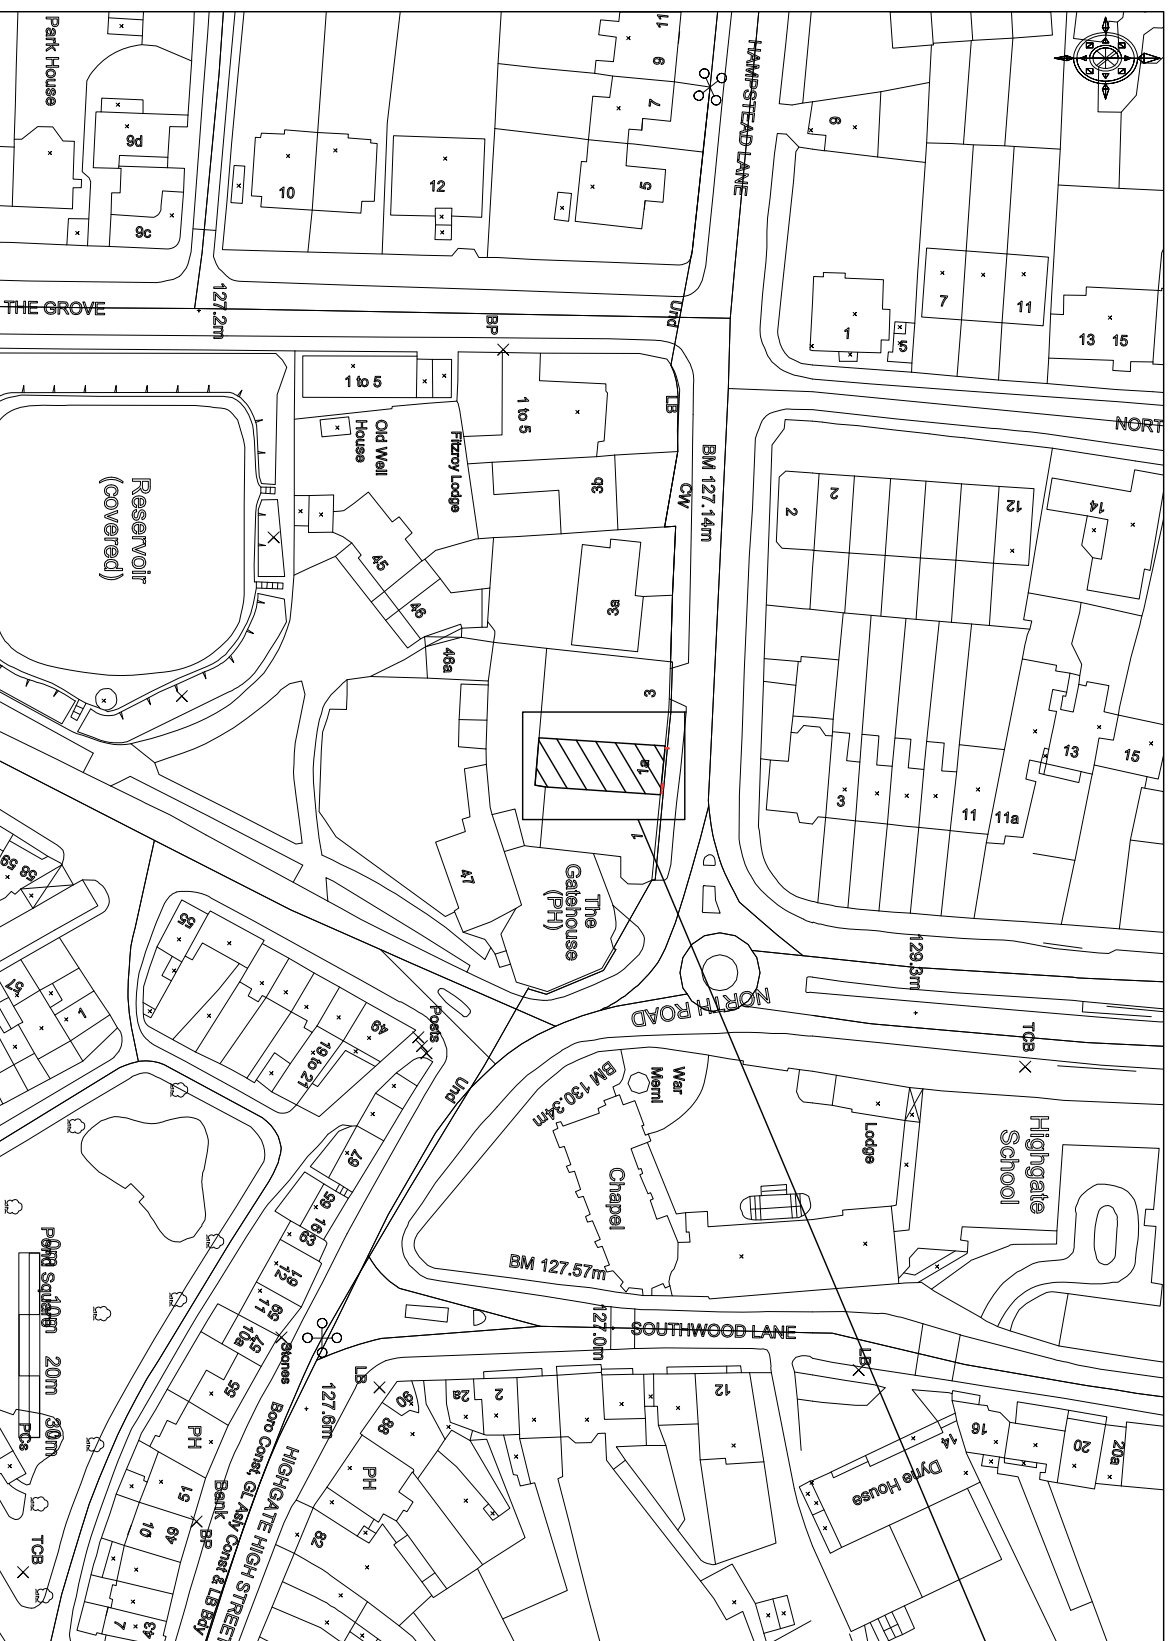

# Plan

**Site Plan**  
Scale 1:1250

**Block Plan**  
Scale 1:500

- ① Projected sign
- ② Existing menu retained
- ③ Text

**Technical Signs**  
Floor 1 - Unit 3  
Hille Business Centre  
132 St Albans Road  
Watford, Herts, WD24 4AE  
Tel: 01923 811999  
Fax: 01923 811998  
E-mail: info@technicalsigns.co.uk

|                                   |                      |  |
|-----------------------------------|----------------------|--|
| Client: Dim T                     | Address/job details: | Job No:                                |
| 1a Hampstead Lane                 | Highgate             |  |
| N6 4RS                            |                      |  |
| Site Plan                         |                      |  |
| Drawn by: DN                      | Date: 05/12/14       | Drawing No: As specified (A3) 457336-3 |
| Scale: As specified (A3) 457336-3 |                      | Rev:                                   |