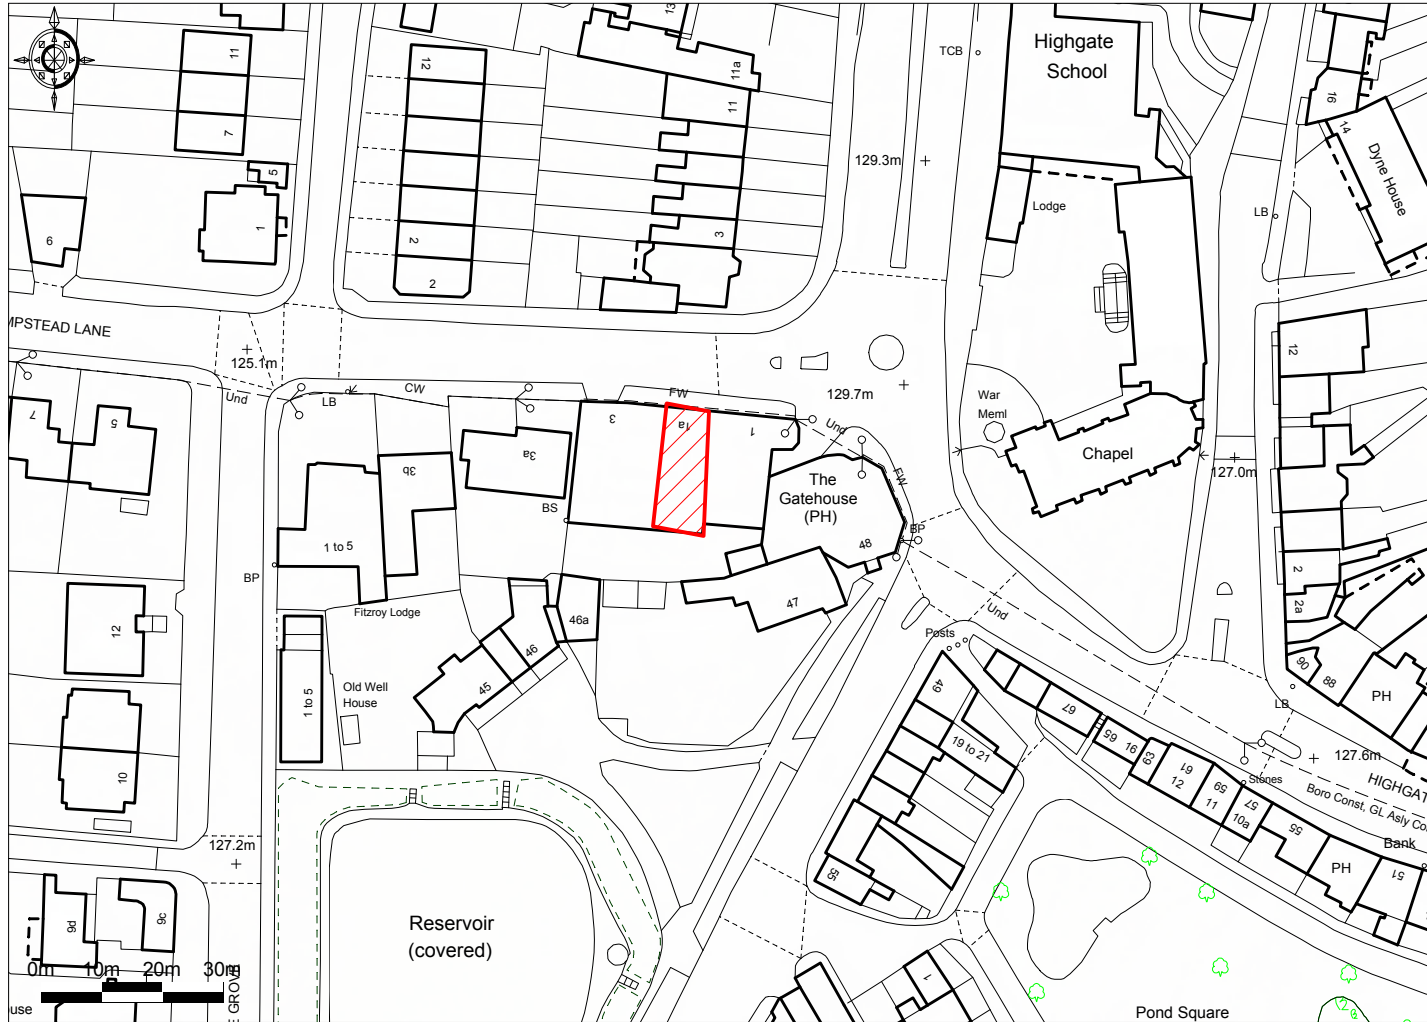

Dim T, 1 Hampstead Lane, Highgate, London N6 4RS

Ordnance Survey © Crown Copyright 2014. All rights reserved. Licence number 100022432.
Getmapping plc 2014. Plotted Scale - 1:1250

Plan No. DNTBK081414
Original Paper Size: A4