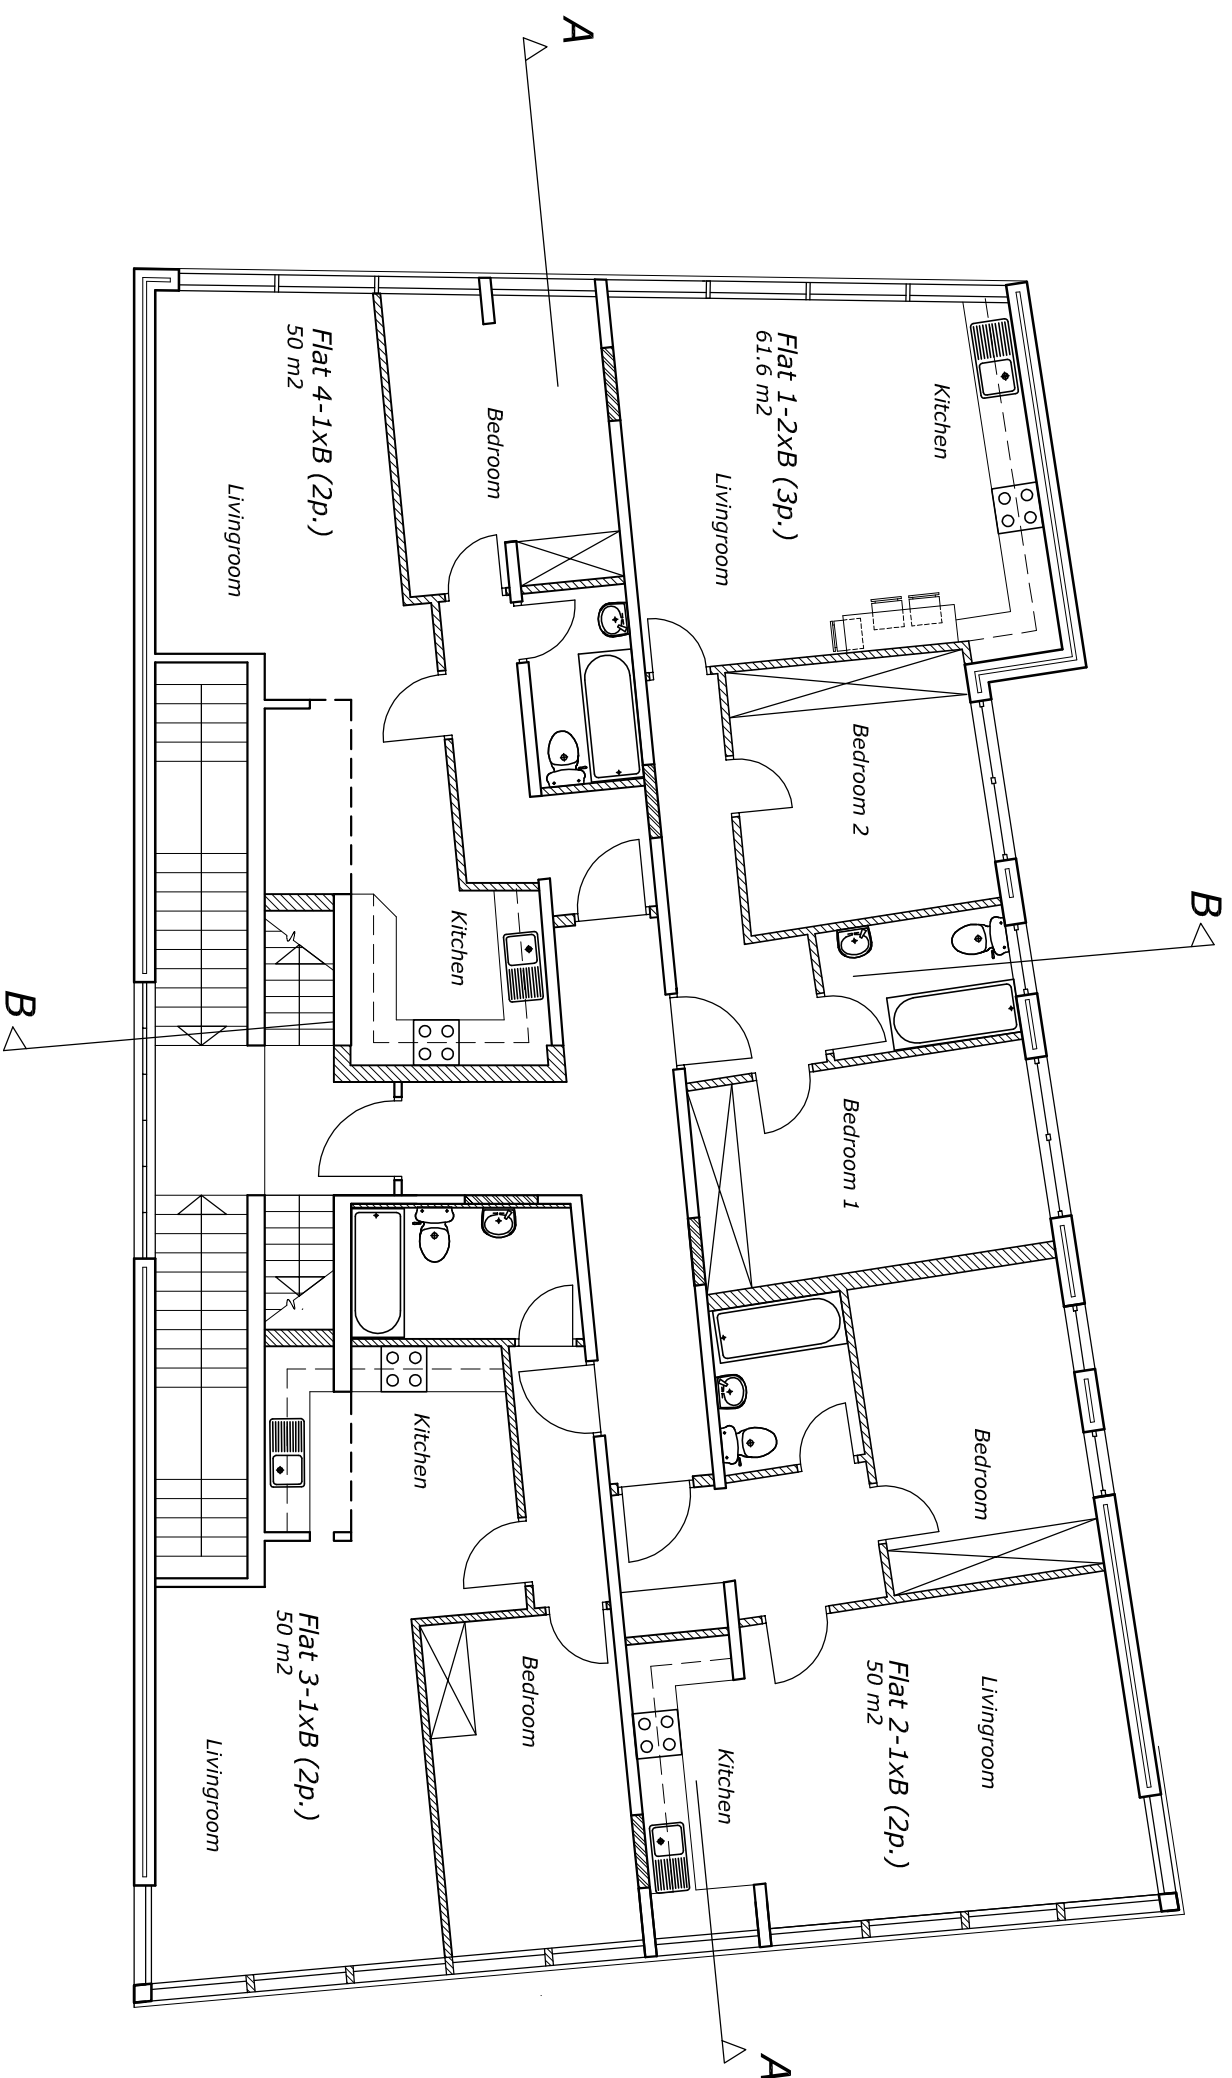

ROCHESTER ROAD

BARTHOLOMEW ROAD

FIRST FLOOR PLAN AS PROPOSED

St. Andrews, 46 Rochester Rd., London NW1 9JJ - First Floor Flats.

JV ARCHITECTS

GARDEN STUDIOS 71-75 SHELTON STREET
CONVENT GARDEN, LONDON WC2H 9JQ
TEL: 0208 340 5665

Dwg. No. 2013/313/12

Scale: 1:100

Date: 08/07/15

Drawn by: PJK

REVISION

*

©
copyright.