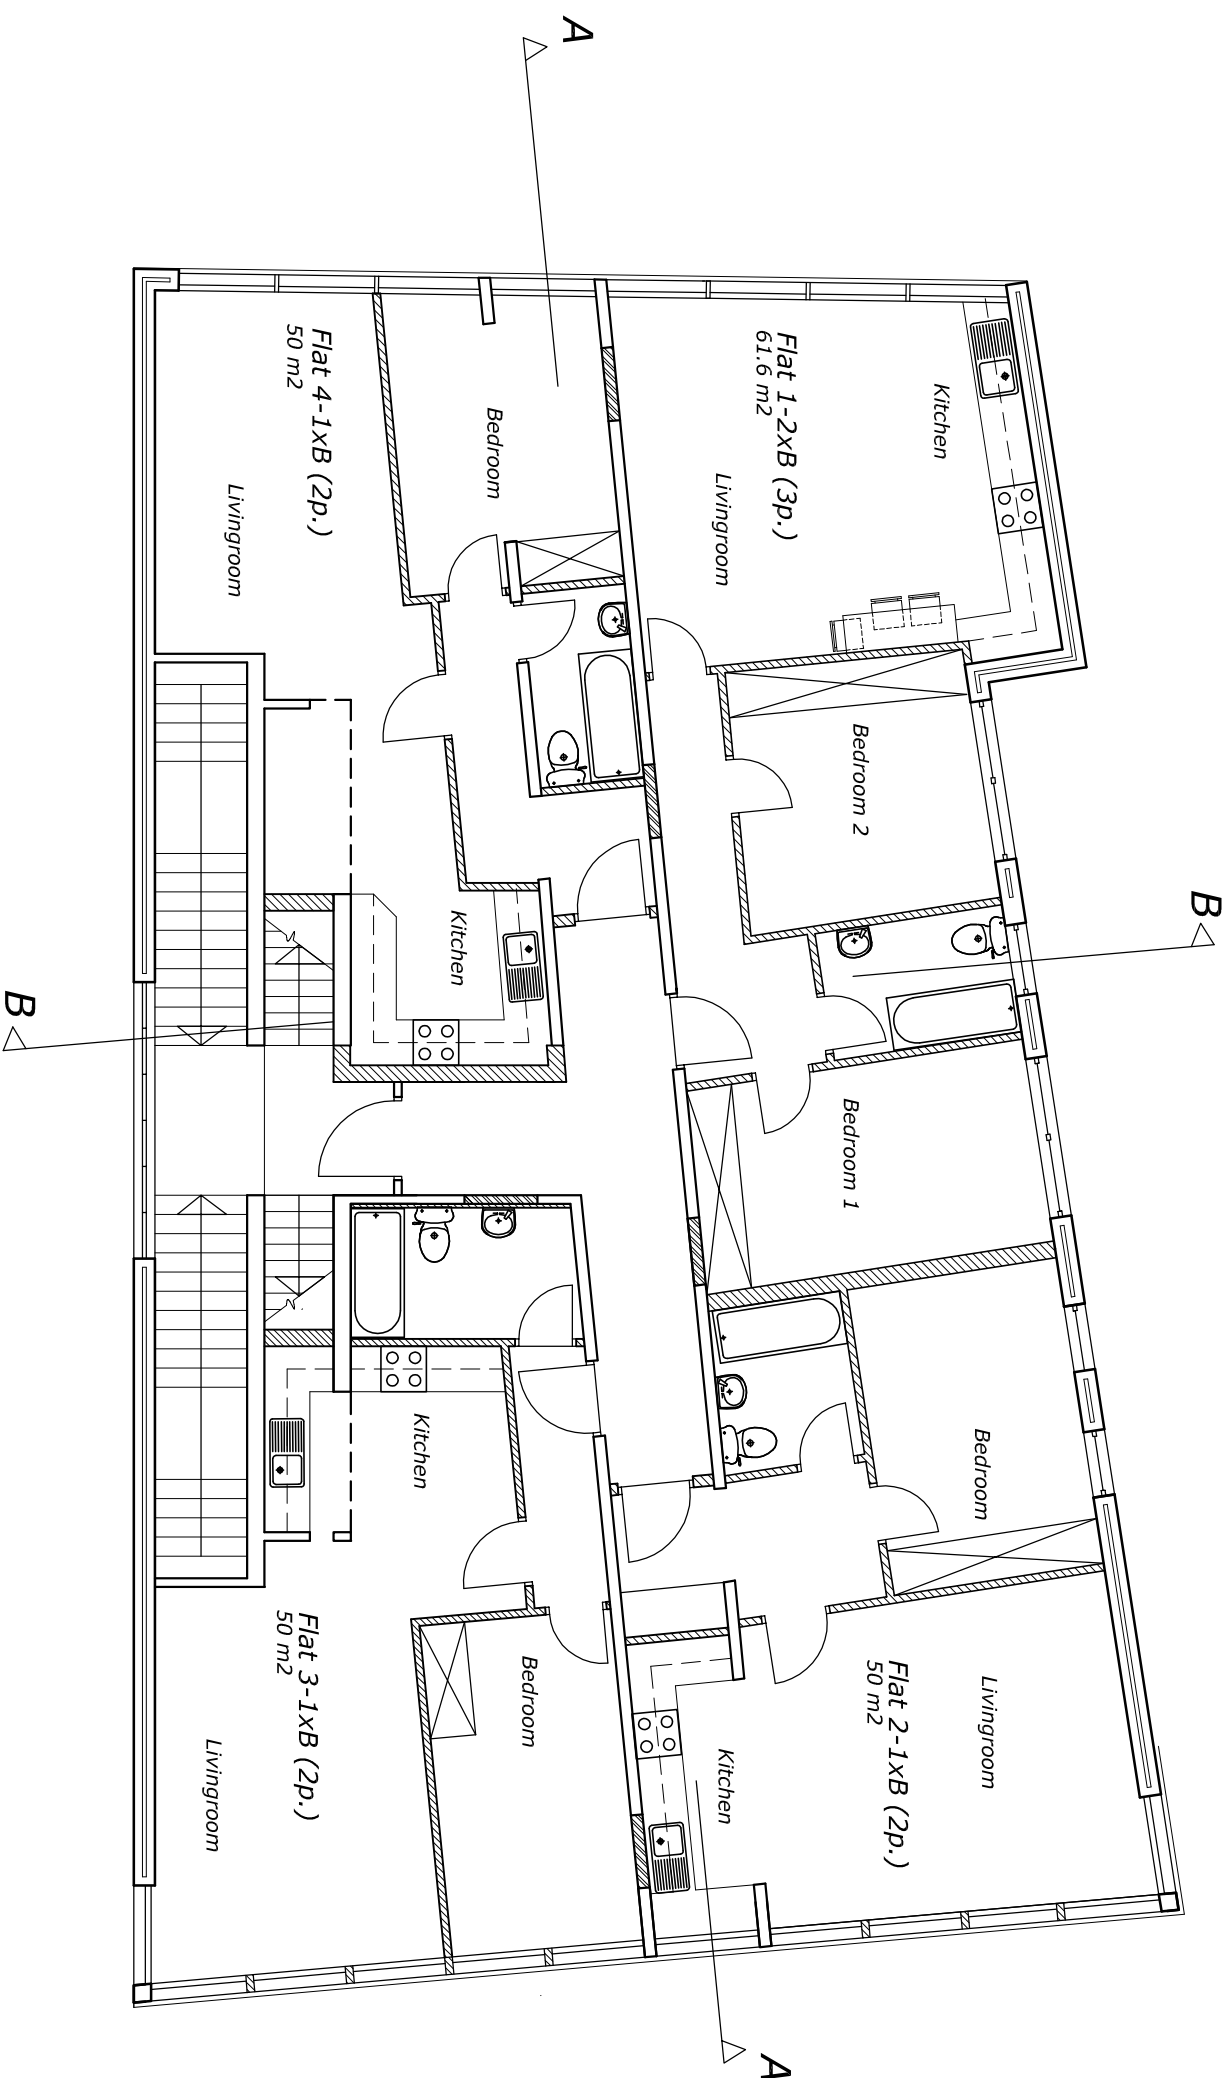

ROCHESTER ROAD

BARTHOLOMEW ROAD

FIRST FLOOR PLAN AS PROPOSED under planning application 2013/8282/P

St. Andrews, 46 Rochester Rd., London NW1 9JJ - First Floor Flats.

JV ARCHITECTS

GARDEN STUDIOS 71-75 SHELTON STREET
CONVENT GARDEN, LONDON WC2H 9JQ
TEL: 0208 340 5665

Dra. No. 2013/313/12

Scale: 1:100

Date: 08/07/15

Drawn by: PJK

REVISION

*

©
copyright.