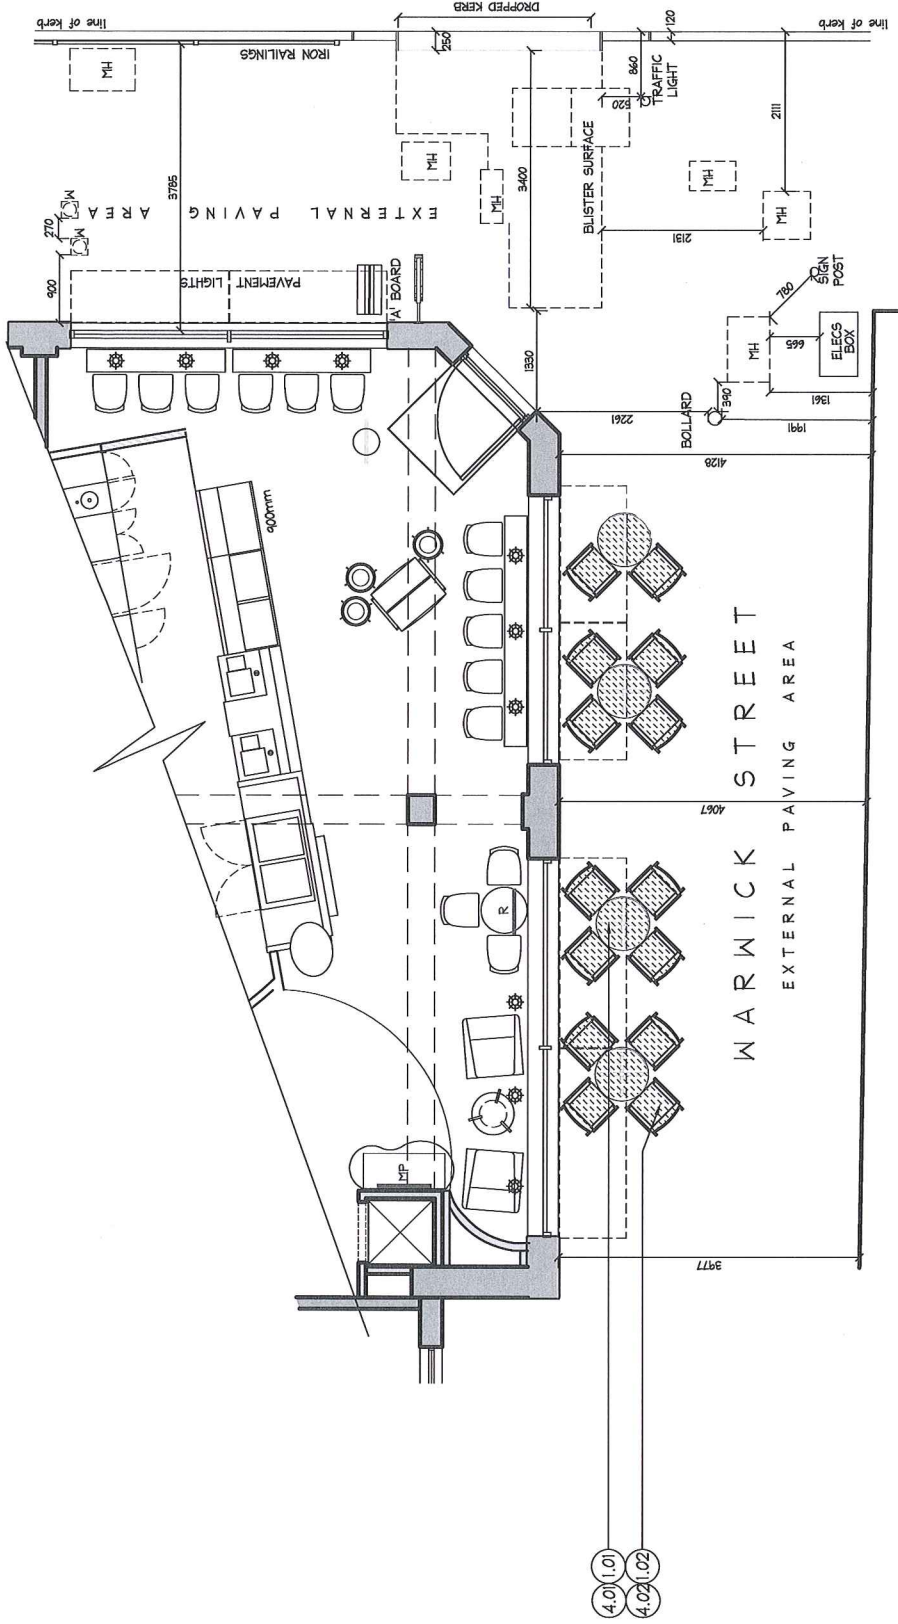

H I G H H O L B O R N

37-39 High Holborn,
London

**Proposed External
Seating Plan**

Starbucks Coffee Company (UK) Ltd

www.ppg-llp.co.uk

Team SC/ALF

28th September 2009

1:100 @A4

BRS.2331_01-1