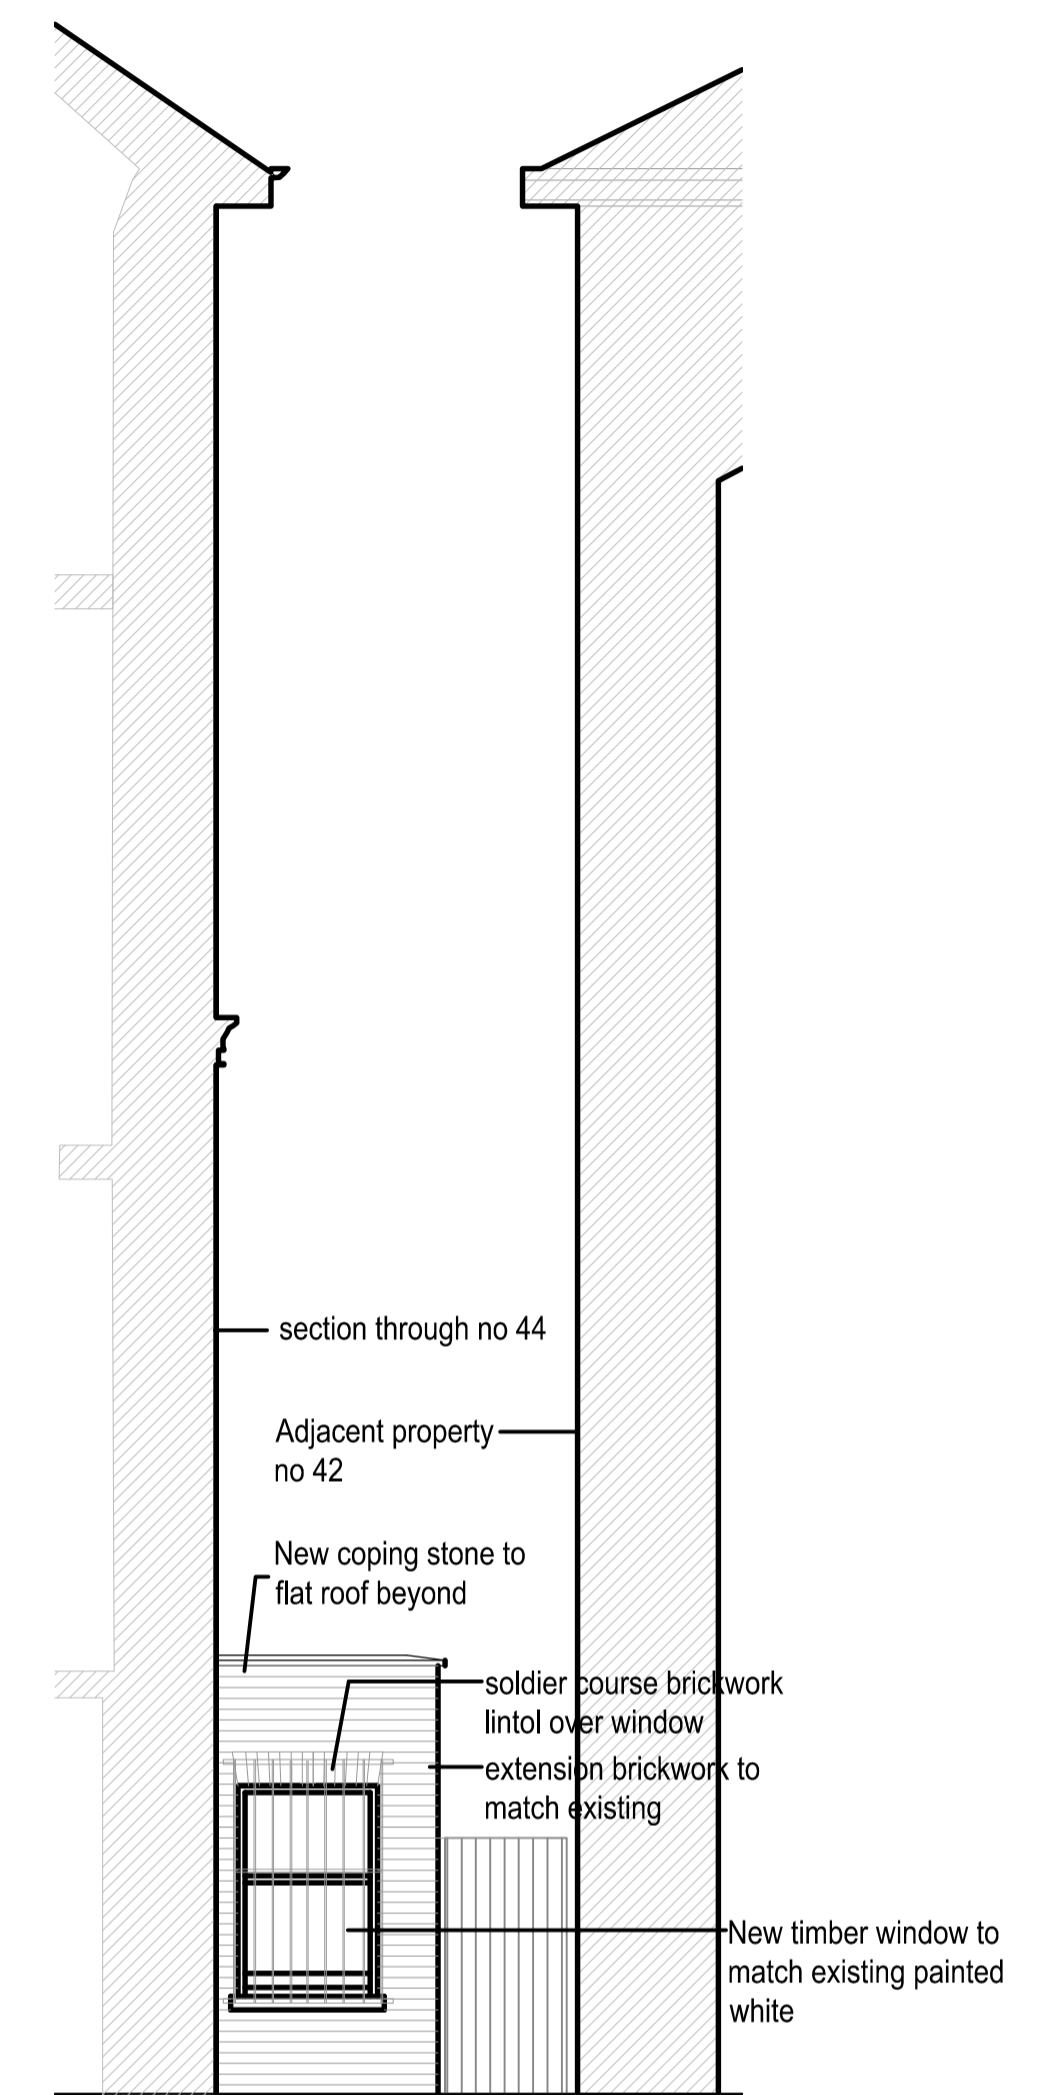

Proposed Elevation F

Proposed Elevation G

Mr & Mrs Henderson

Proposed Extension
to 44 Fellows Road
Belsize Park
London NW3 3LH

Proposed Elevations F & G

drawing no	rev	scale	date
1408-- 07	-	1:50@ A1	Aug 2014
		CAD file	viewport
		01	01