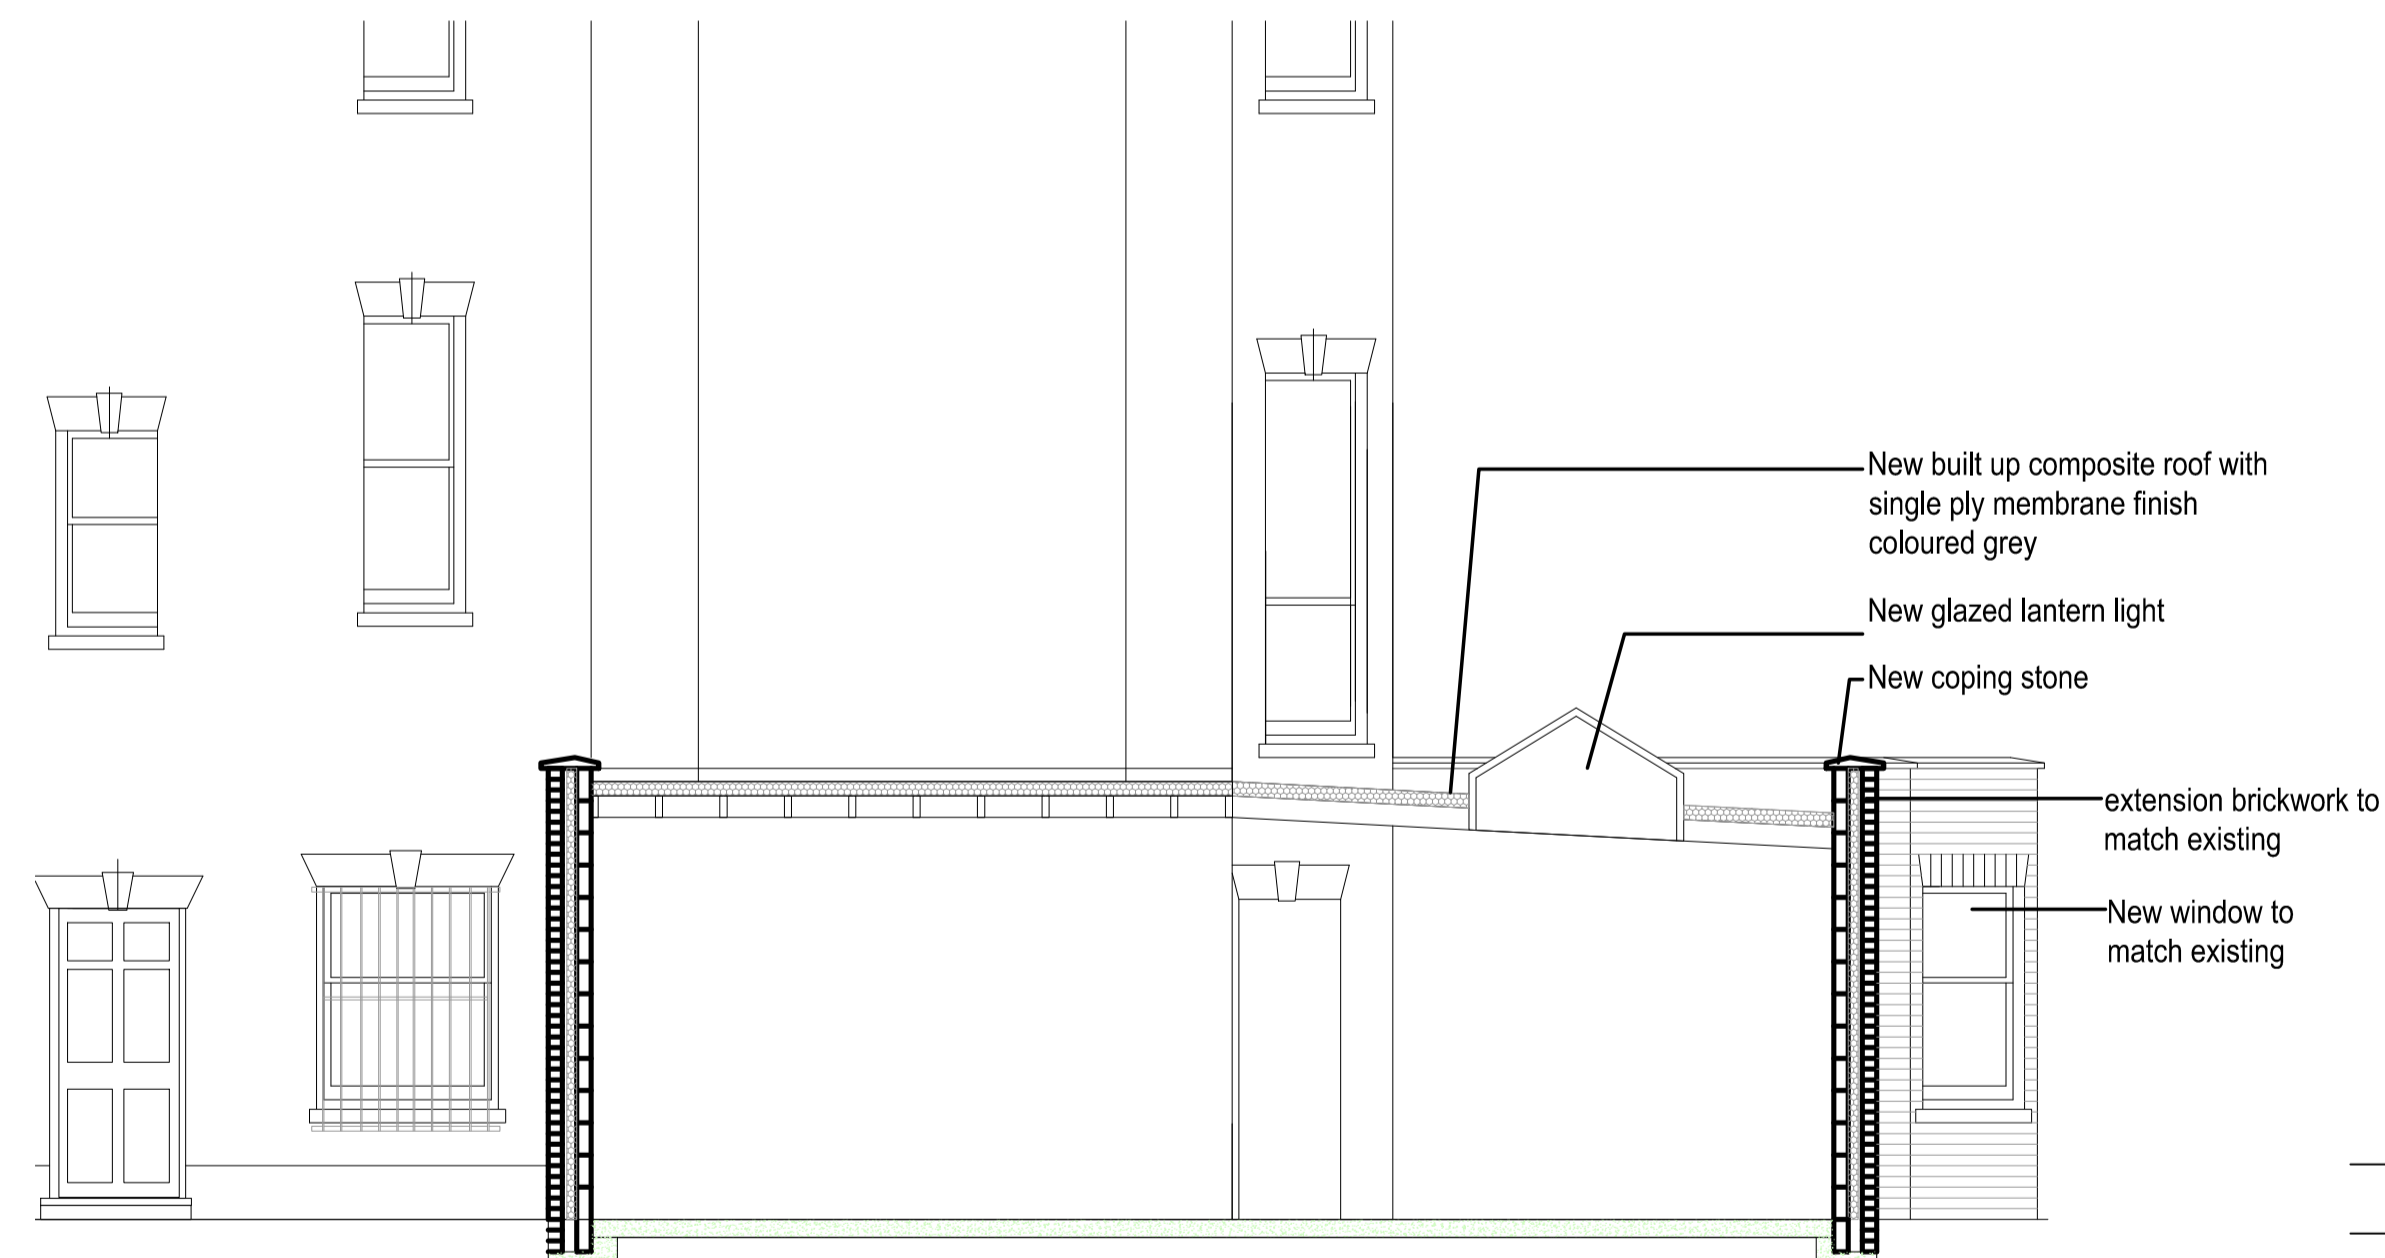

Roof Plan

Section A-A

Mr & Mrs Henderson

Proposed Extension
to 44 Fellows Road
Belsize Park
London NW3 3LH

Proposed Roof Plan
and Section A-A

| | | | |
|------------|-----|----------|----------|
| drawing no | rev | scale | date |
| 1408-- 08 | - | 1:50@ A1 | Aug 2014 |
| | | CAD file | viewport |
| | | 01 | 01 |