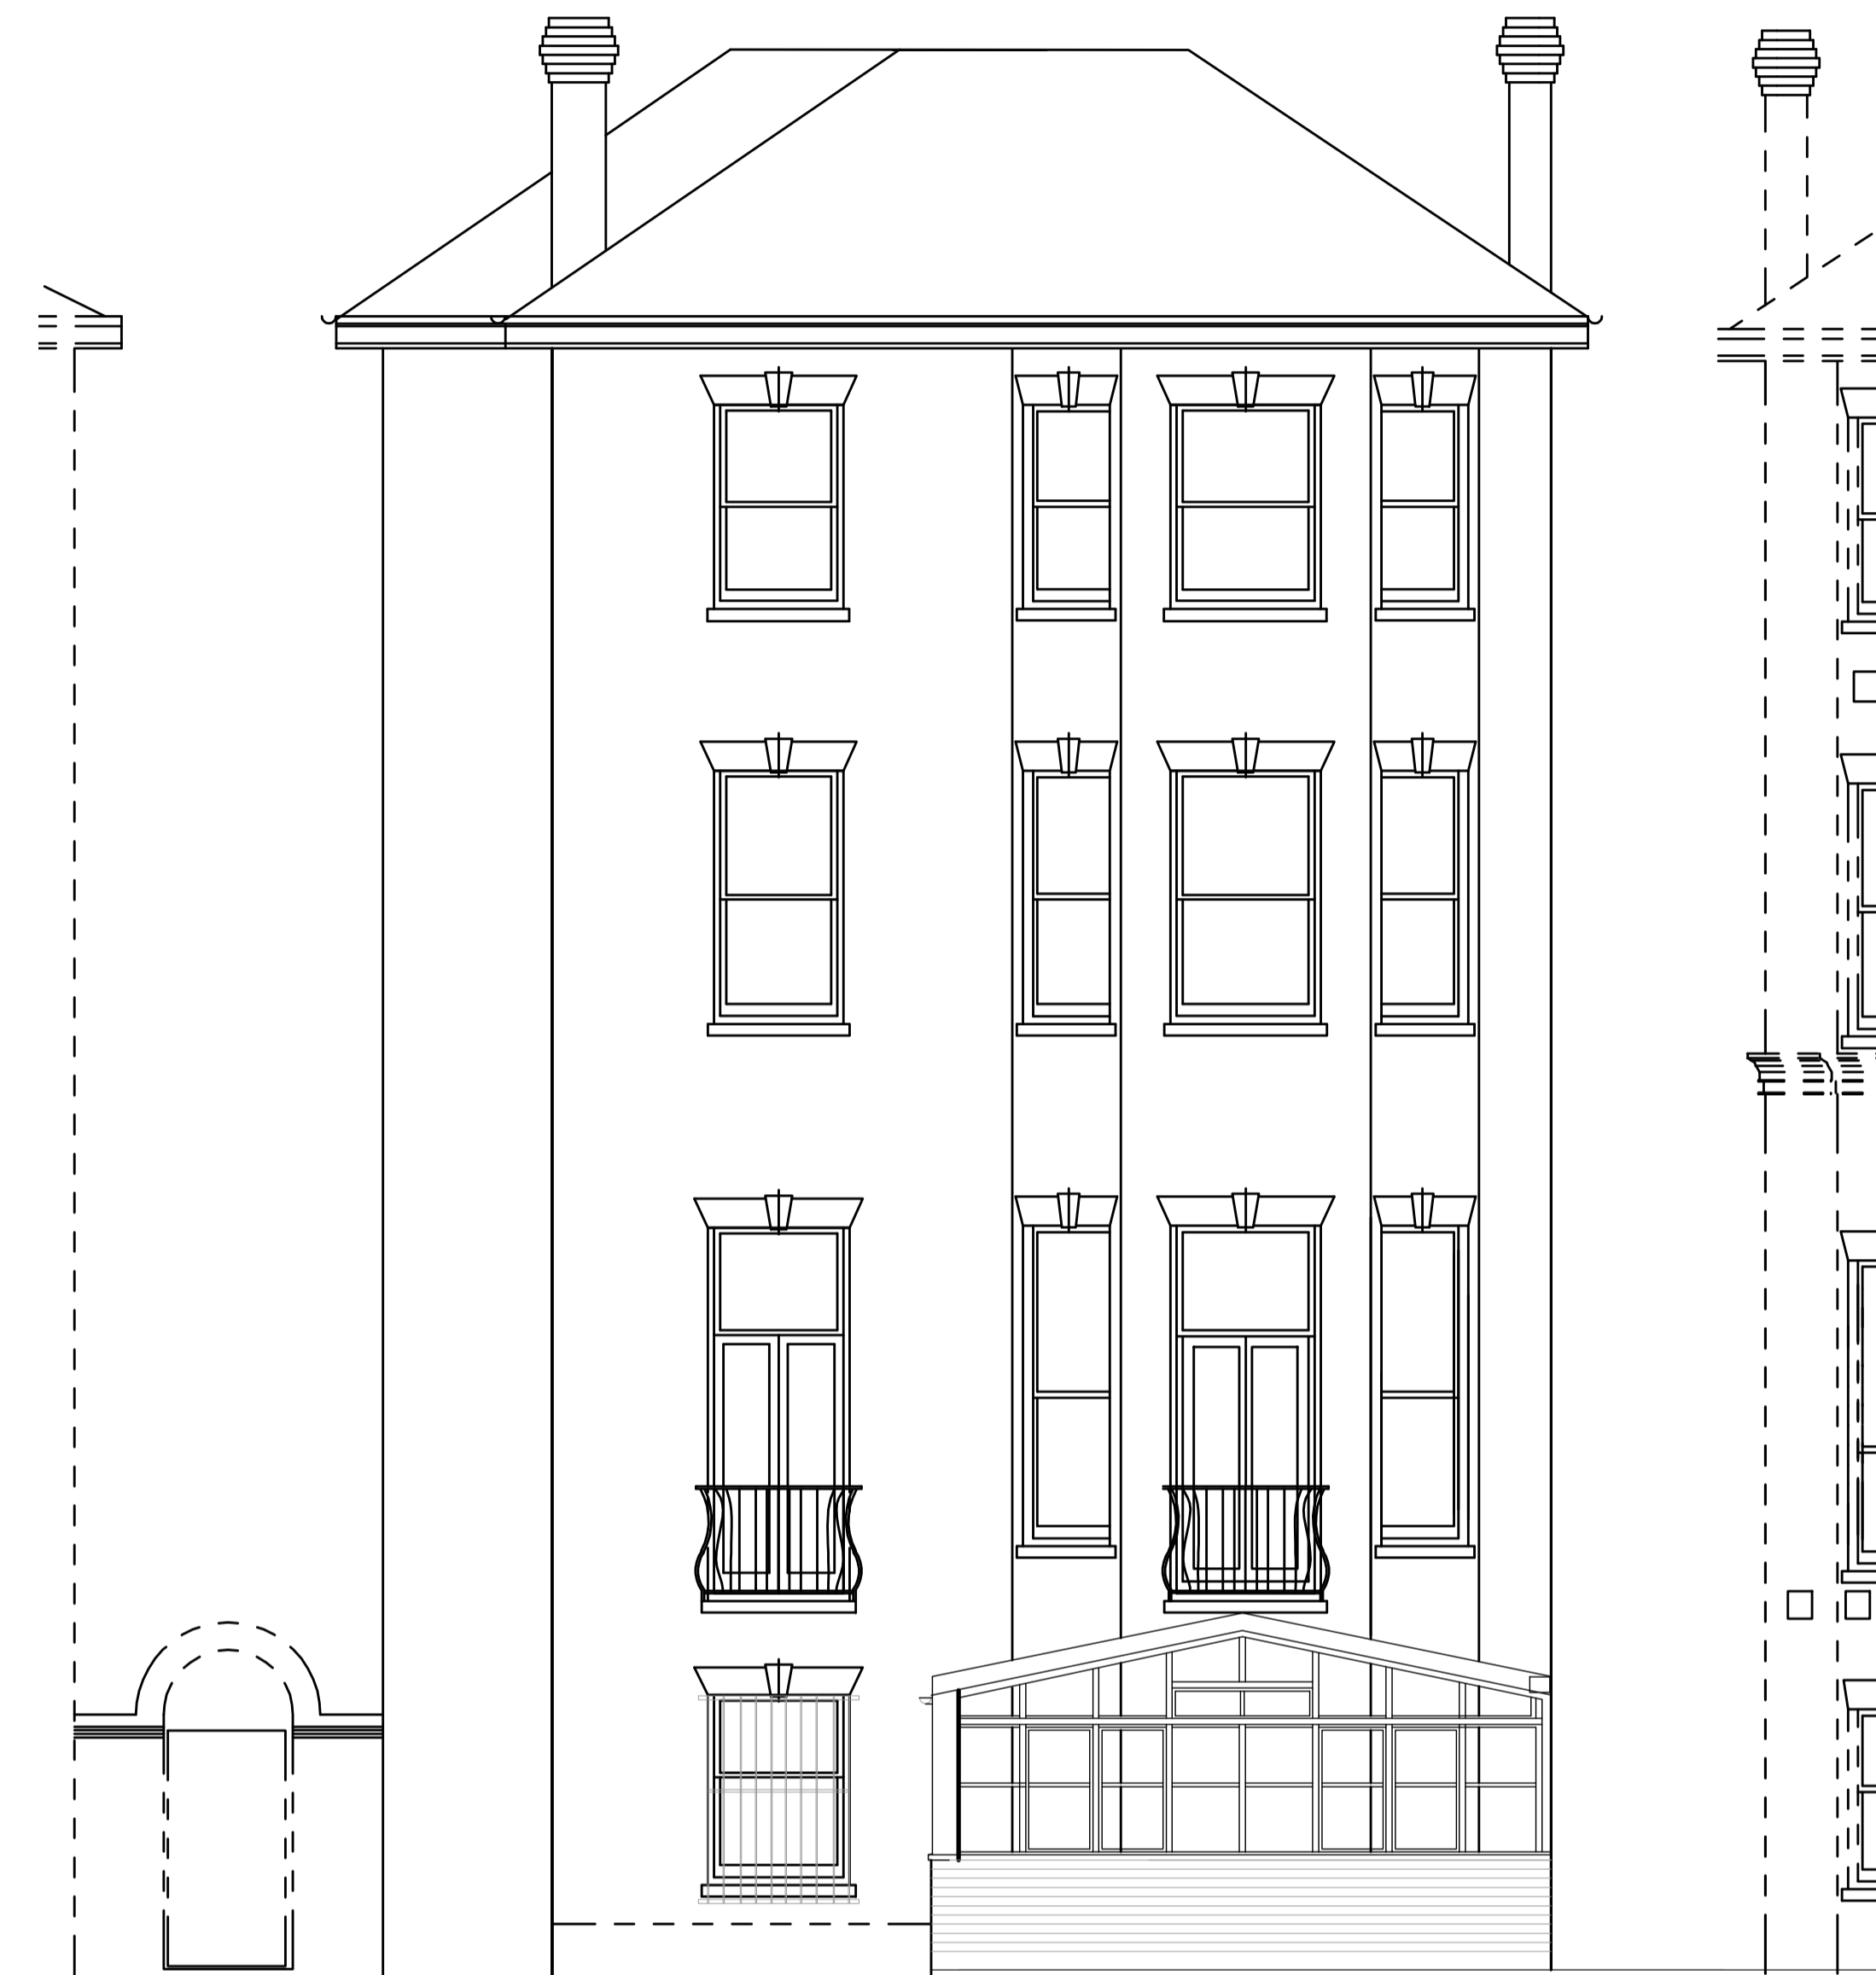

Existing Elevation A

Existing Elevation B

Mr & Mrs Henderson

**Proposed Extension  
to 44 Fellows Road  
Belsize Park  
London NW3 3LH**

Existing Elevations A & B

drawing no	rev	scale	date
1408--02	-	1:500 A1	Aug 2014
		CAD file	viewport
		01	01