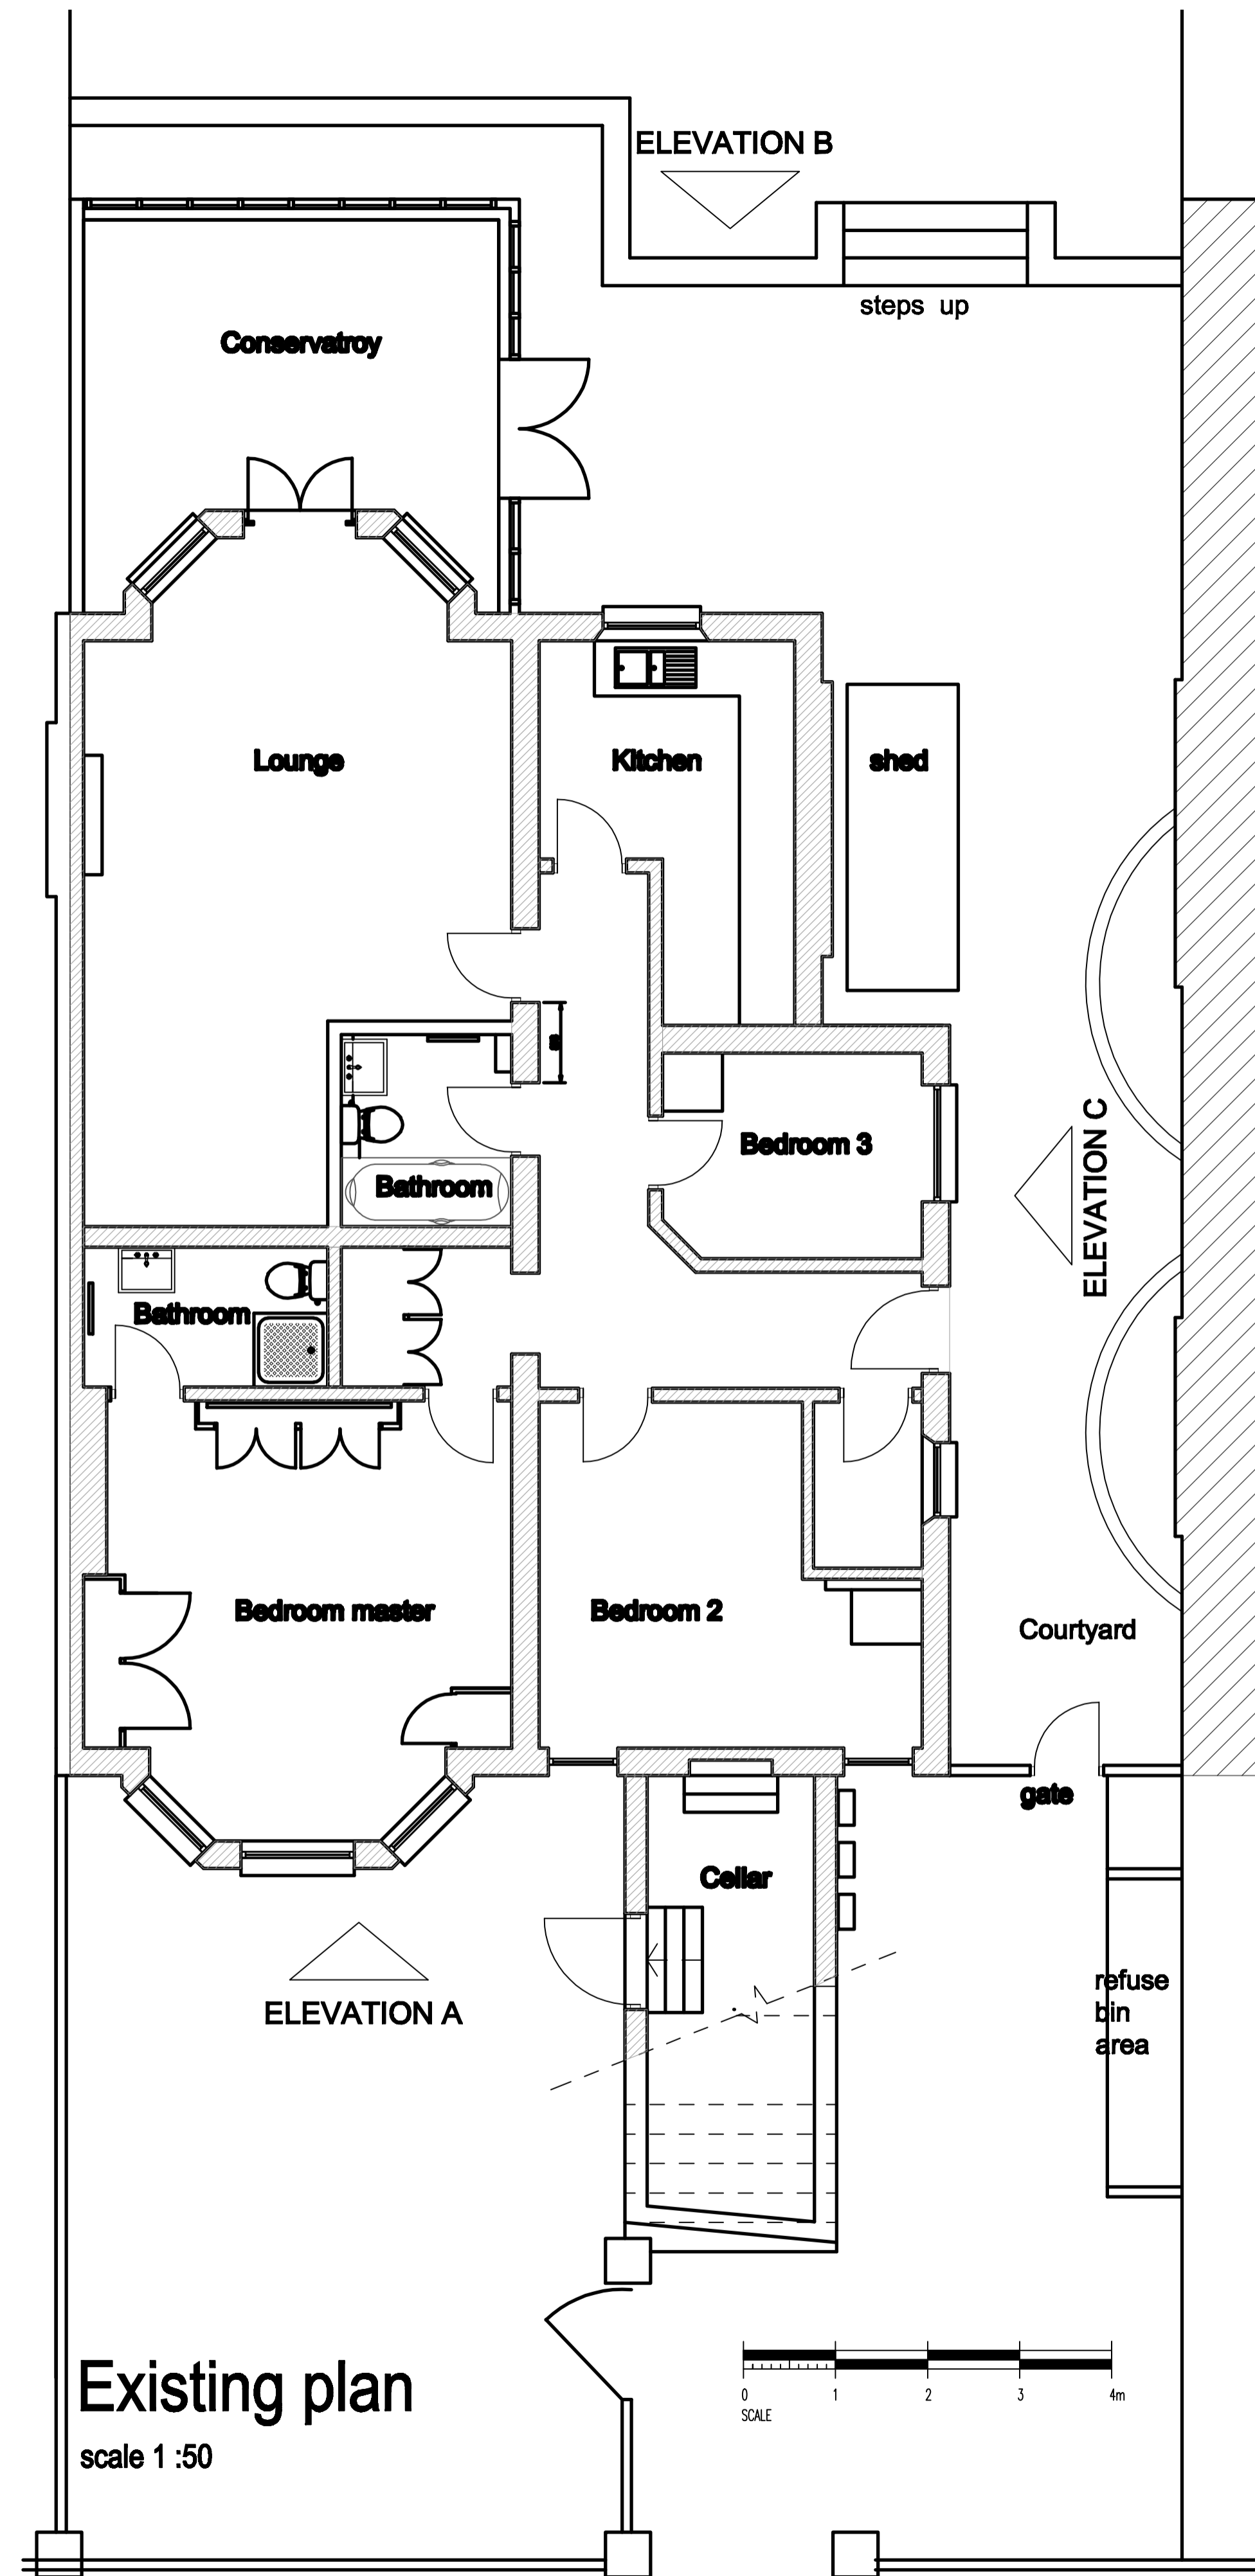

Existing site plan

scale 1:100

Existing plan

scale 1:50

Mr & Mrs Henderson

**Proposed Extension  
to 44 Fellows Road**

Belsize Park  
London NW3 3LH

Ground Floor  
Existing Plan

drawing no	rev	scale	date
1408--01	-	1:50 @ A1	Aug 2014
		CAD file	viewport
		01	01