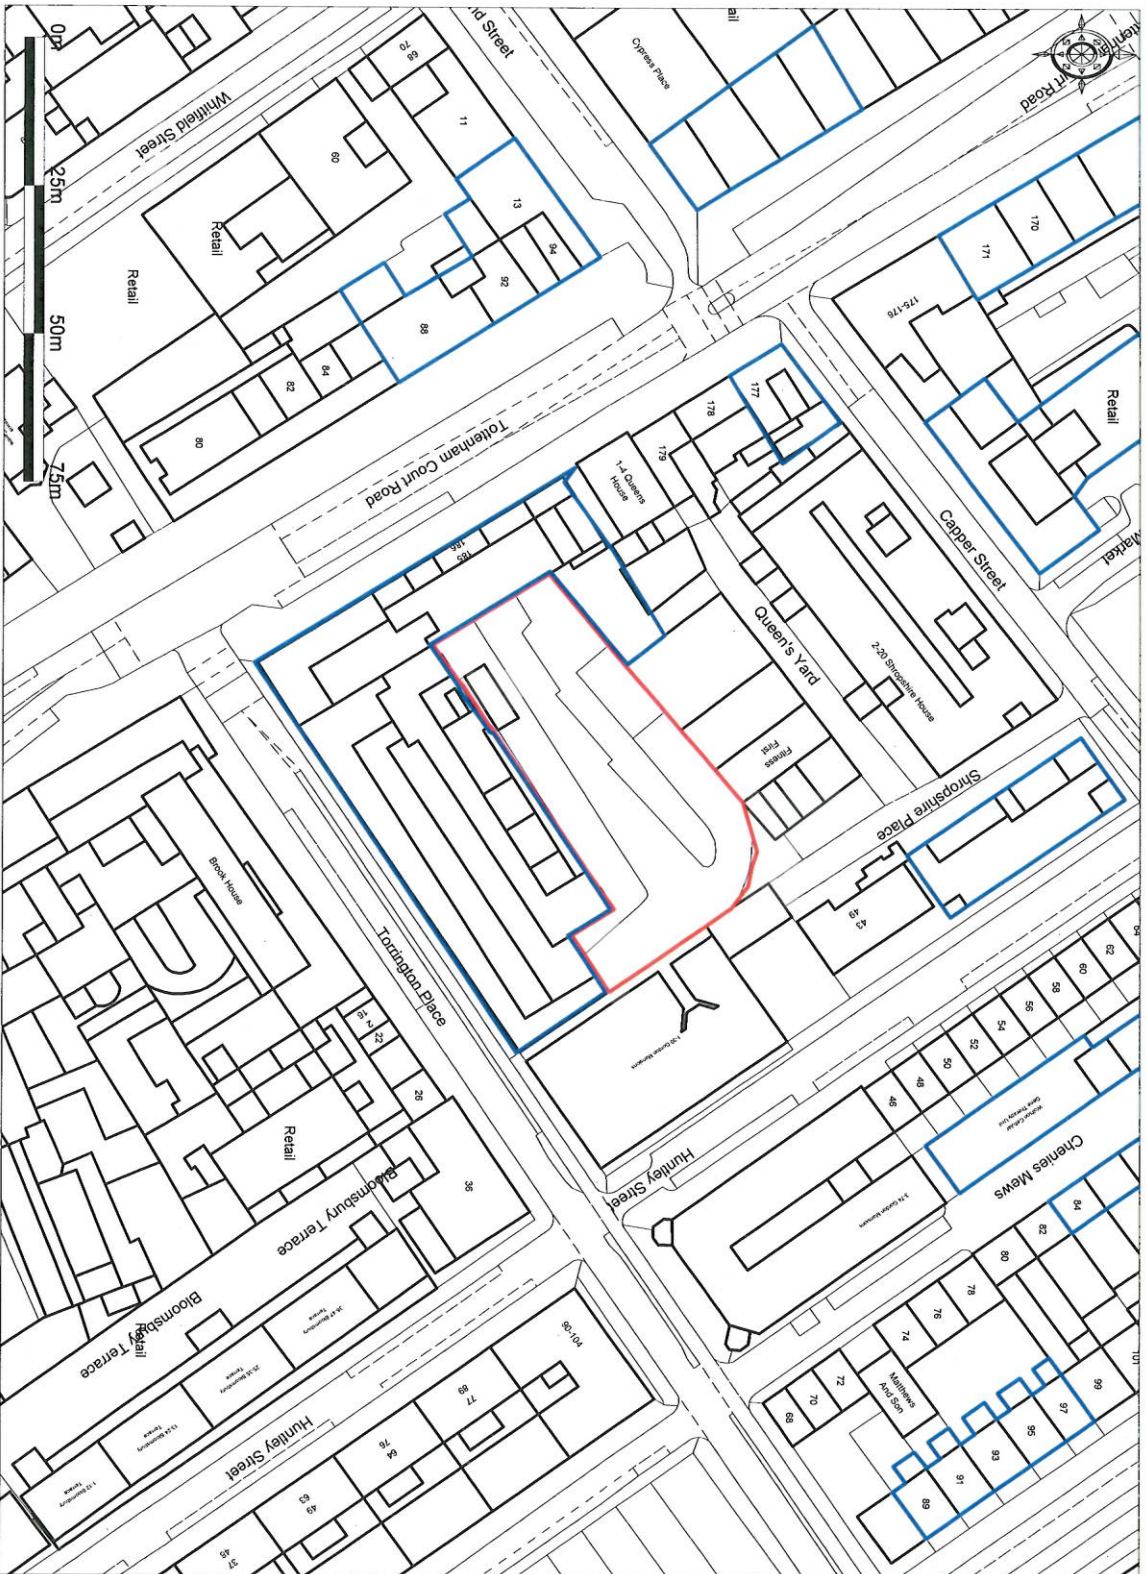

Torrington Place Plant Enclosure - Red Line Plan

© UKMap Copyright The GeoInformation Group 2014 License No. LANDMOLON100003121118. Plotted Scale - 1:1250

Red= Torrington Place Plant Enclosure Application Boundary
Blue= UCL Ownership Boundary