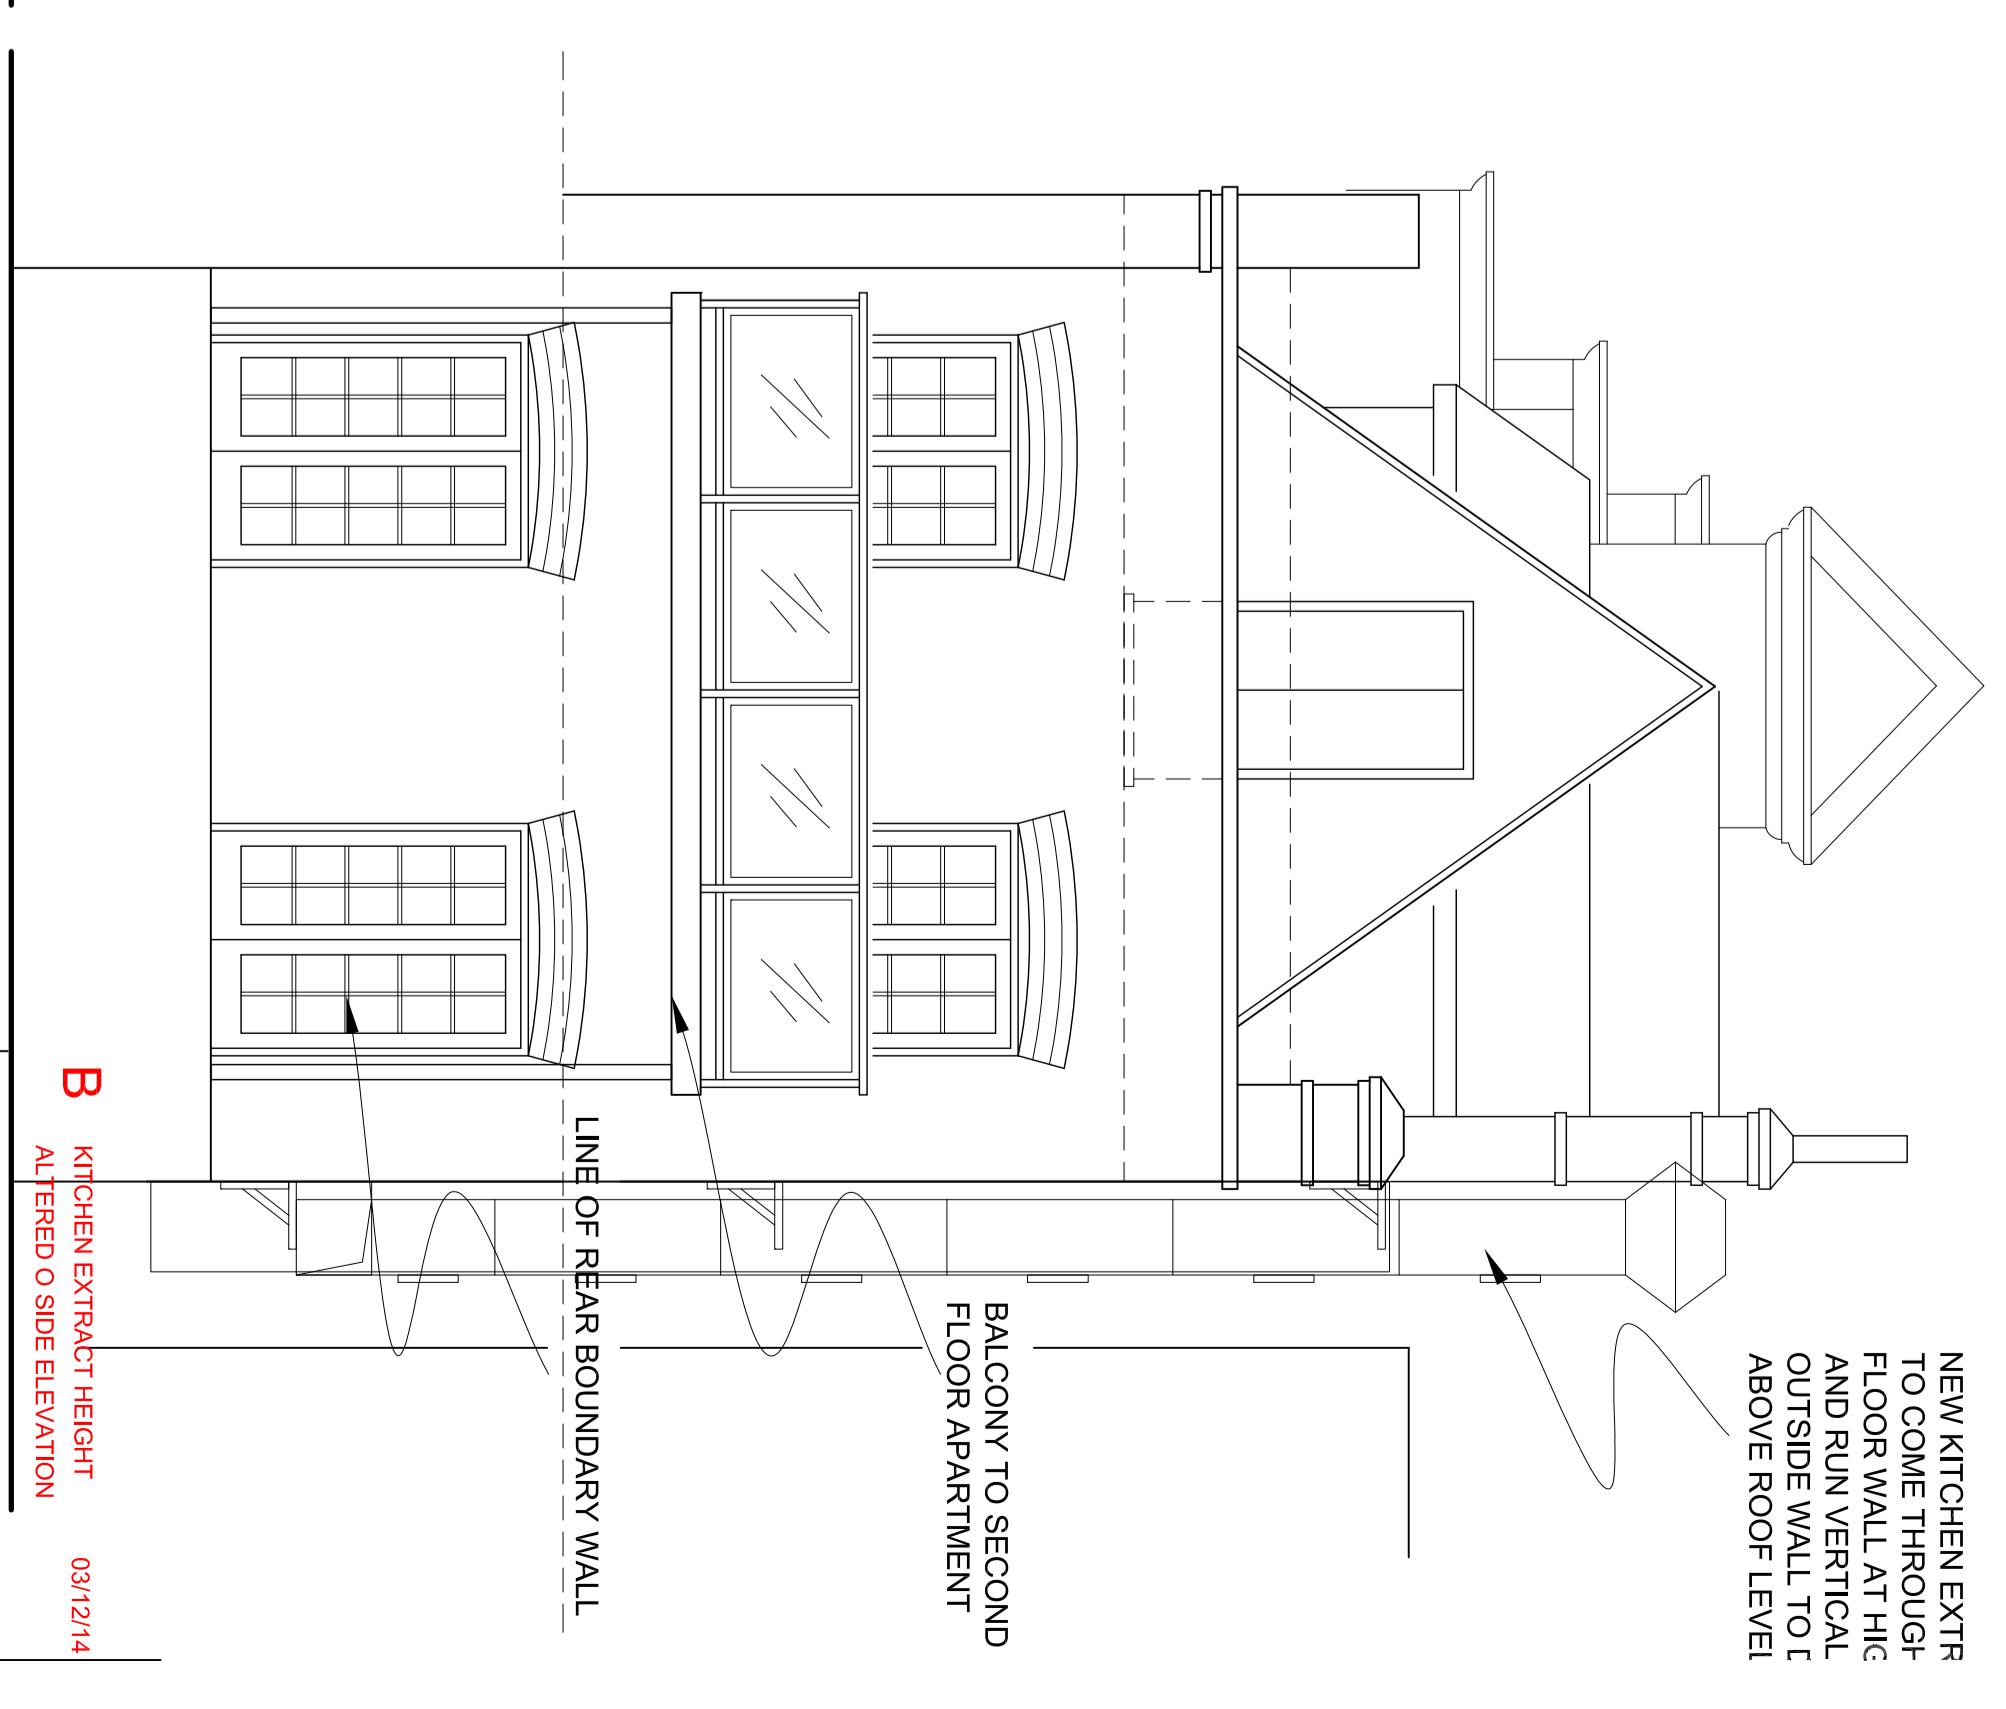

SIDE ELEVATION.

FRONT ELEVATION.

SIDE ELEVATION (PART SECTION)

REAR ELEVATION.

REVISIONS

A	ADDITIONAL SCALE BAR ADDED. 07/07/14
B	KITCHEN EXTRACT HEIGHT. 03/12/14

PROJECT

THE BLACK CAP
171 CAMDEN HIGH STREET,
CAMDEN, LONDON, NW1 7JY

PROPOSED ELEVATIONS

SCALE: 1:50 @ A0

DATE: APR 13

DRAWING NO: BLK/P4/111

REVISION: **B**

Hillman design ltd
Architectural Practice

24 Crichton Road
Carshalton, Beches
Surrey, SM5 3LS
t:(020) 8715 5584
f:(020) 8715 8134
mail@hillmandesign.co.uk