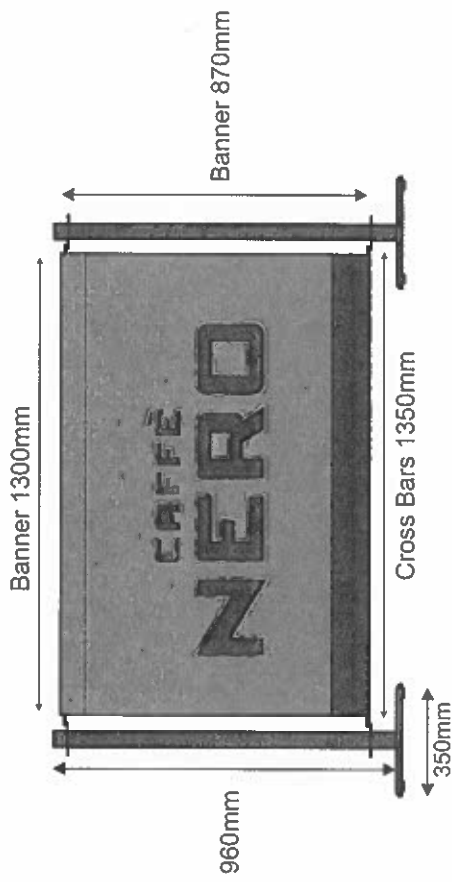

Tel: 01482 481050
www.s-zone.co.uk

Café Barrier
Scale 1:20