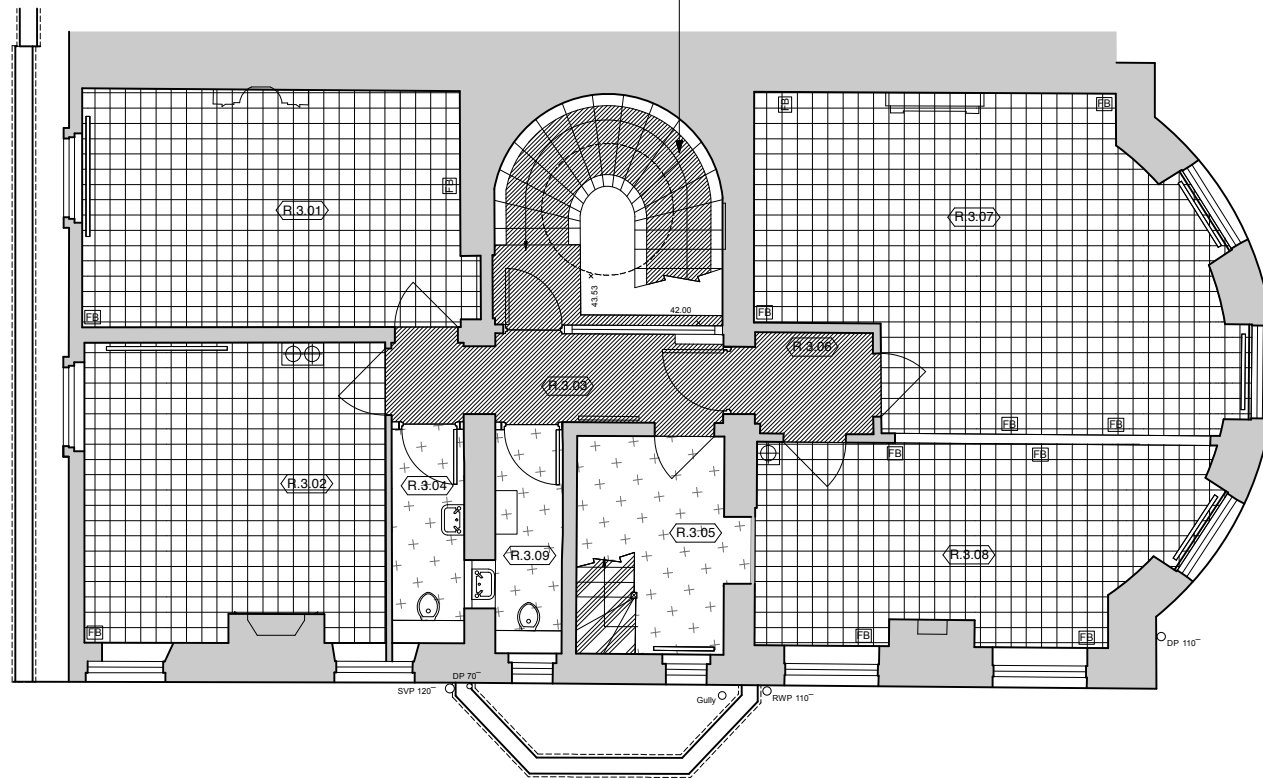

Broadloom Carpet B:  
Carpet cut to going with brass nosings. Brass runner bars to be reinstated

**PROPOSED FLOOR FINISHES**

- 
 Product Type: Safety Floor  
 Manufacturer: ALTRO  
 Product Reference: TBC  
 Colour: TBC
- 
 Product Type: Carpet Tile  
 Manufacturer: TBC  
 Product Reference: TBC  
 Colour: TBC
- 
 Product Type: Vinyl  
 Manufacturer: TBC  
 Product Reference: TBC  
 Colour: TBC
- 
 Product Type: Barrier Matting  
 Manufacturer: TBC  
 Product Reference: TBC  
 Colour: TBC
- 
 Product Type: Broadloom Carpet  
 Manufacturer: TBC  
 Product Reference: TBC  
 Colour: TBC
- 
 Fan Coil Unit Cabinet
- 
 Proposed Floor Box

**GENERAL NOTE:**  
- All finishes to terminate under doors

**General Note**  
All existing non-historic carpets and sheet material floor coverings are to be removed to make way way for new floor coverings. Refer to Strip-out drawings (1100 series), Proposed drawings (1200 series) and Proposed Floor Finishes drawings (1500 series)