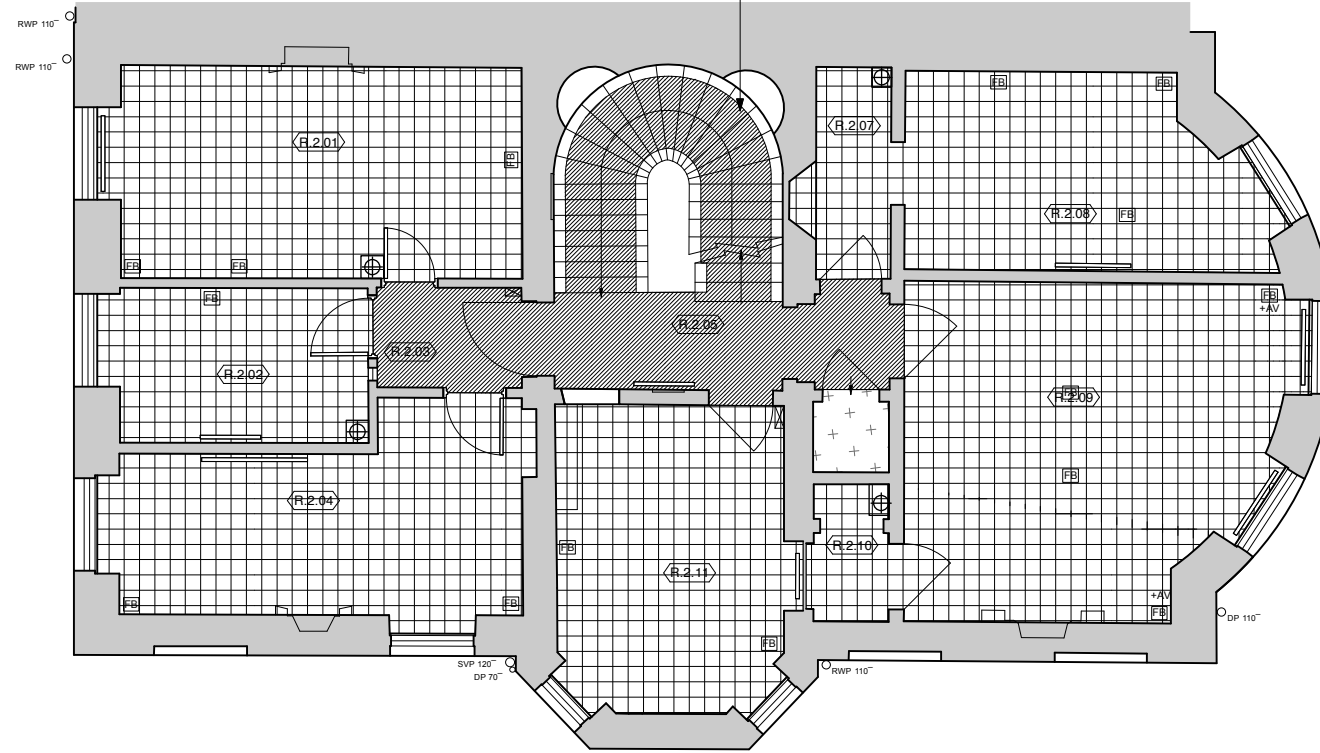

Broadloom Carpet B:
 Carpet cut to going with brass nosings. Brass runner bars to be reinstated

PROPOSED FLOOR FINISHES

- 
 Product Type: Safety Floor
 Manufacturer: ALTRO
 Product Reference: TBC
 Colour: TBC
- 
 Product Type: Carpet Tile
 Manufacturer: TBC
 Product Reference: TBC
 Colour: TBC
- 
 Product Type: Vinyl
 Manufacturer: TBC
 Product Reference: TBC
 Colour: TBC
- 
 Product Type: Barrier Matting
 Manufacturer: TBC
 Product Reference: TBC
 Colour: TBC
- 
 Product Type: Broadloom Carpet
 Manufacturer: TBC
 Product Reference: TBC
 Colour: TBC
- 
 Fan Coil Unit Cabinet
- 
 Proposed Floor Box

GENERAL NOTE:
 - All finishes to terminate under doors

General Note
 All existing non-historic carpets and sheet material floor coverings are to be removed to make way way for new floor coverings. Refer to Strip-out drawings (1100 series), Proposed drawings (1200 series) and Proposed Floor Finishes drawings (1500 series)