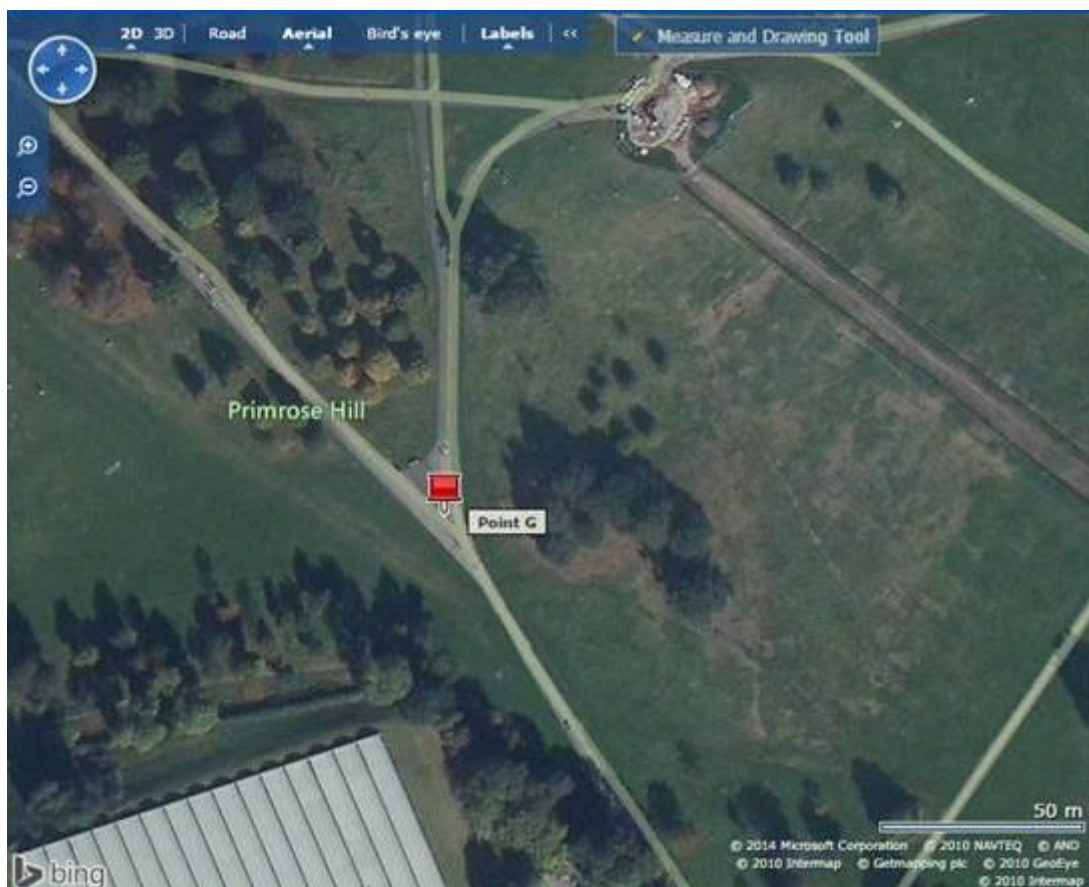

## THE PADDINGTON TRAIL

Site Location: Primrose Hill

Nearest post code: NW8 7QR

The statue would be located at:

Easting X            527601

Northing Y         183794

Statue location:

The statue is located on the fork pathway towards the summit, from the Ormond Terrace entrance. It is on the West side of Primrose Hill.

This statue is already in place, with Camden Council notification.

The original bear was requested by the Royal Parks to be relocated to its current position, after approval for the position had been already given and the statue installed.

So, it has been relocated as requested.

Figure 1:

Figure 2:

Photo of Paddington in new location:

Please note: This marker is not to scale and is for indication purposes only.