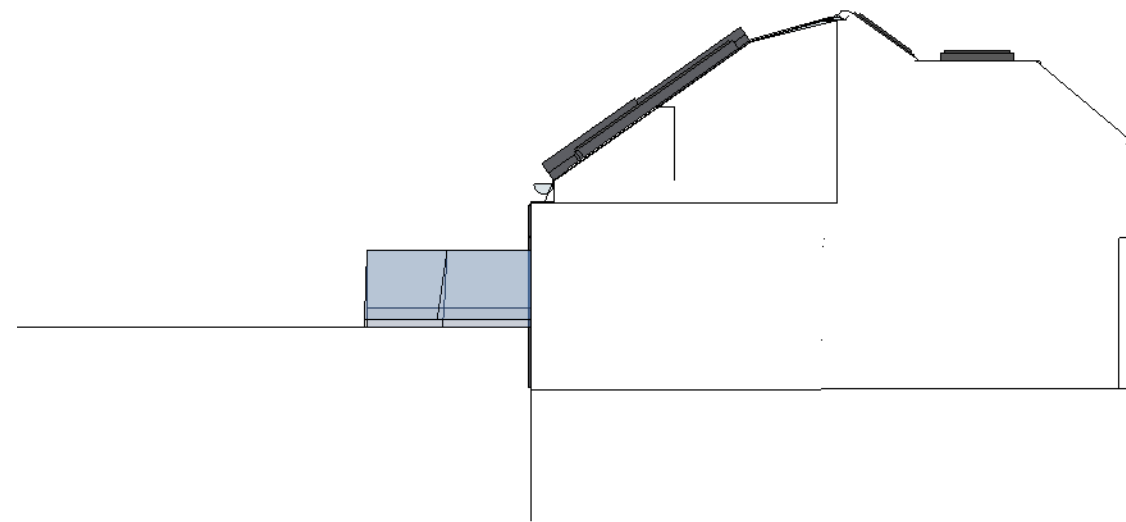

---

ASSOCIATE 1  
N/A

SCALE :  
1: 100

---

CLIENT  
Max Trautman  
5a Back lane  
Hampstead  
London  
Nw3 1HL

PROJECT  
Roof Dormer windows

---

DRAWN BY  
IB

ISSUE  
1-01

RE-ISSUE

DESCRIPTION  
Sheet Description

**EXISTING END ELEVATION**

**A3**