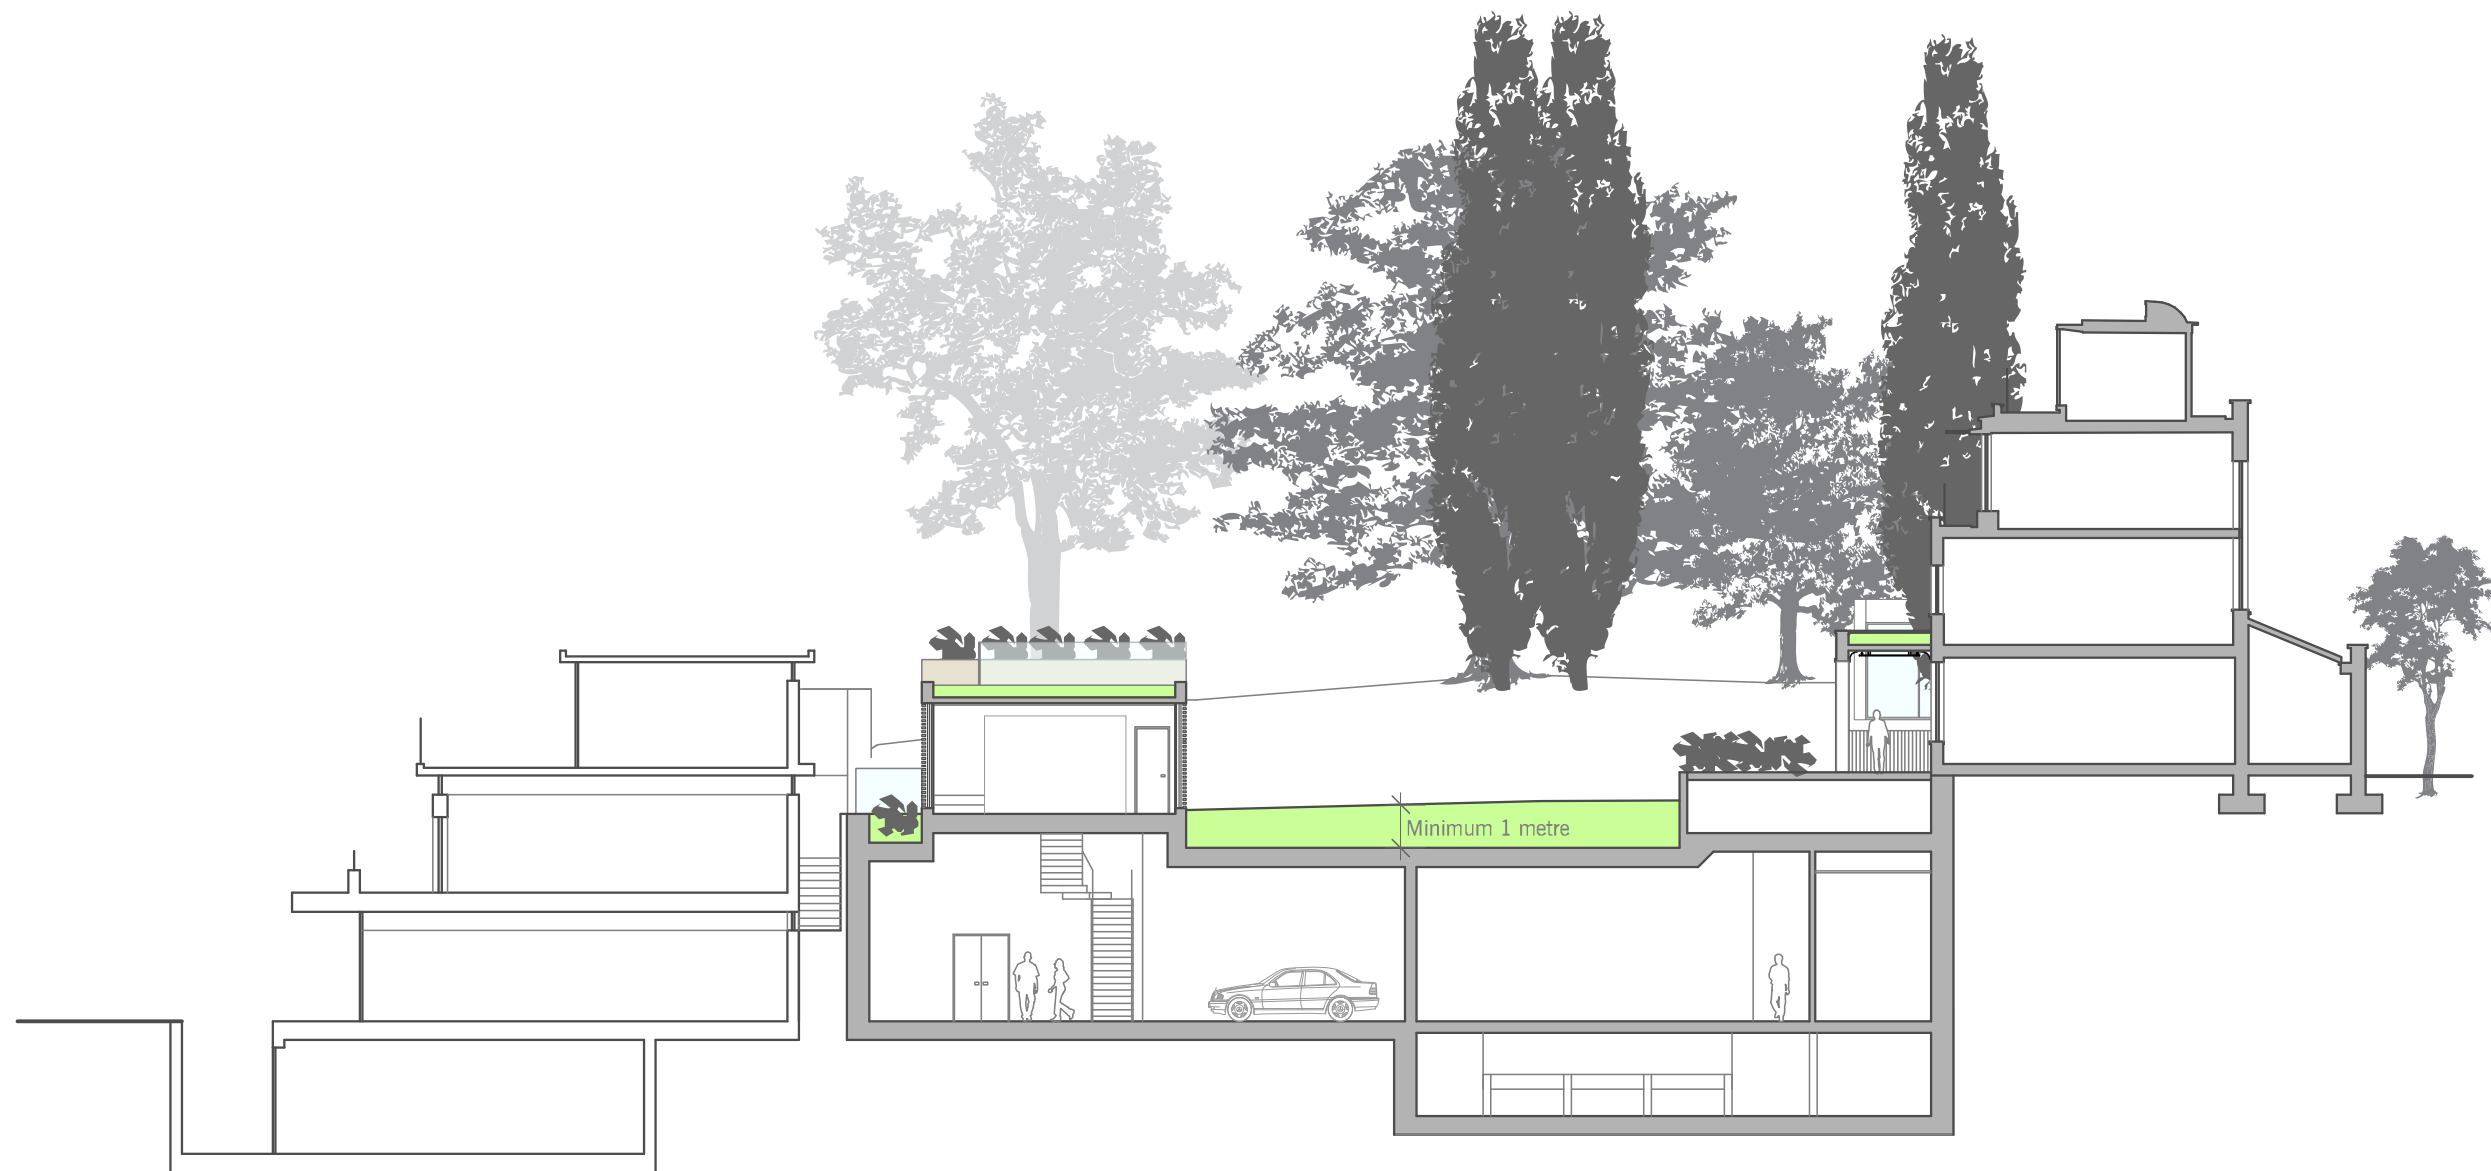

datum 110.00m

Rev A - 091009

Centre landscape depth increased.

datum 110.00m

**Rev B - 091009**

Centre landscape depth increased.

**Rev A**

Non-accessible low level planter added to south of annex.

1.2m glazed screens added to prevent access and overlooking to no 85A.

1/3 of library window specified obscured glass and non-openable.

Planters and guarding added to roof of annex at rear.

datum 110.00m

datum 110.00m