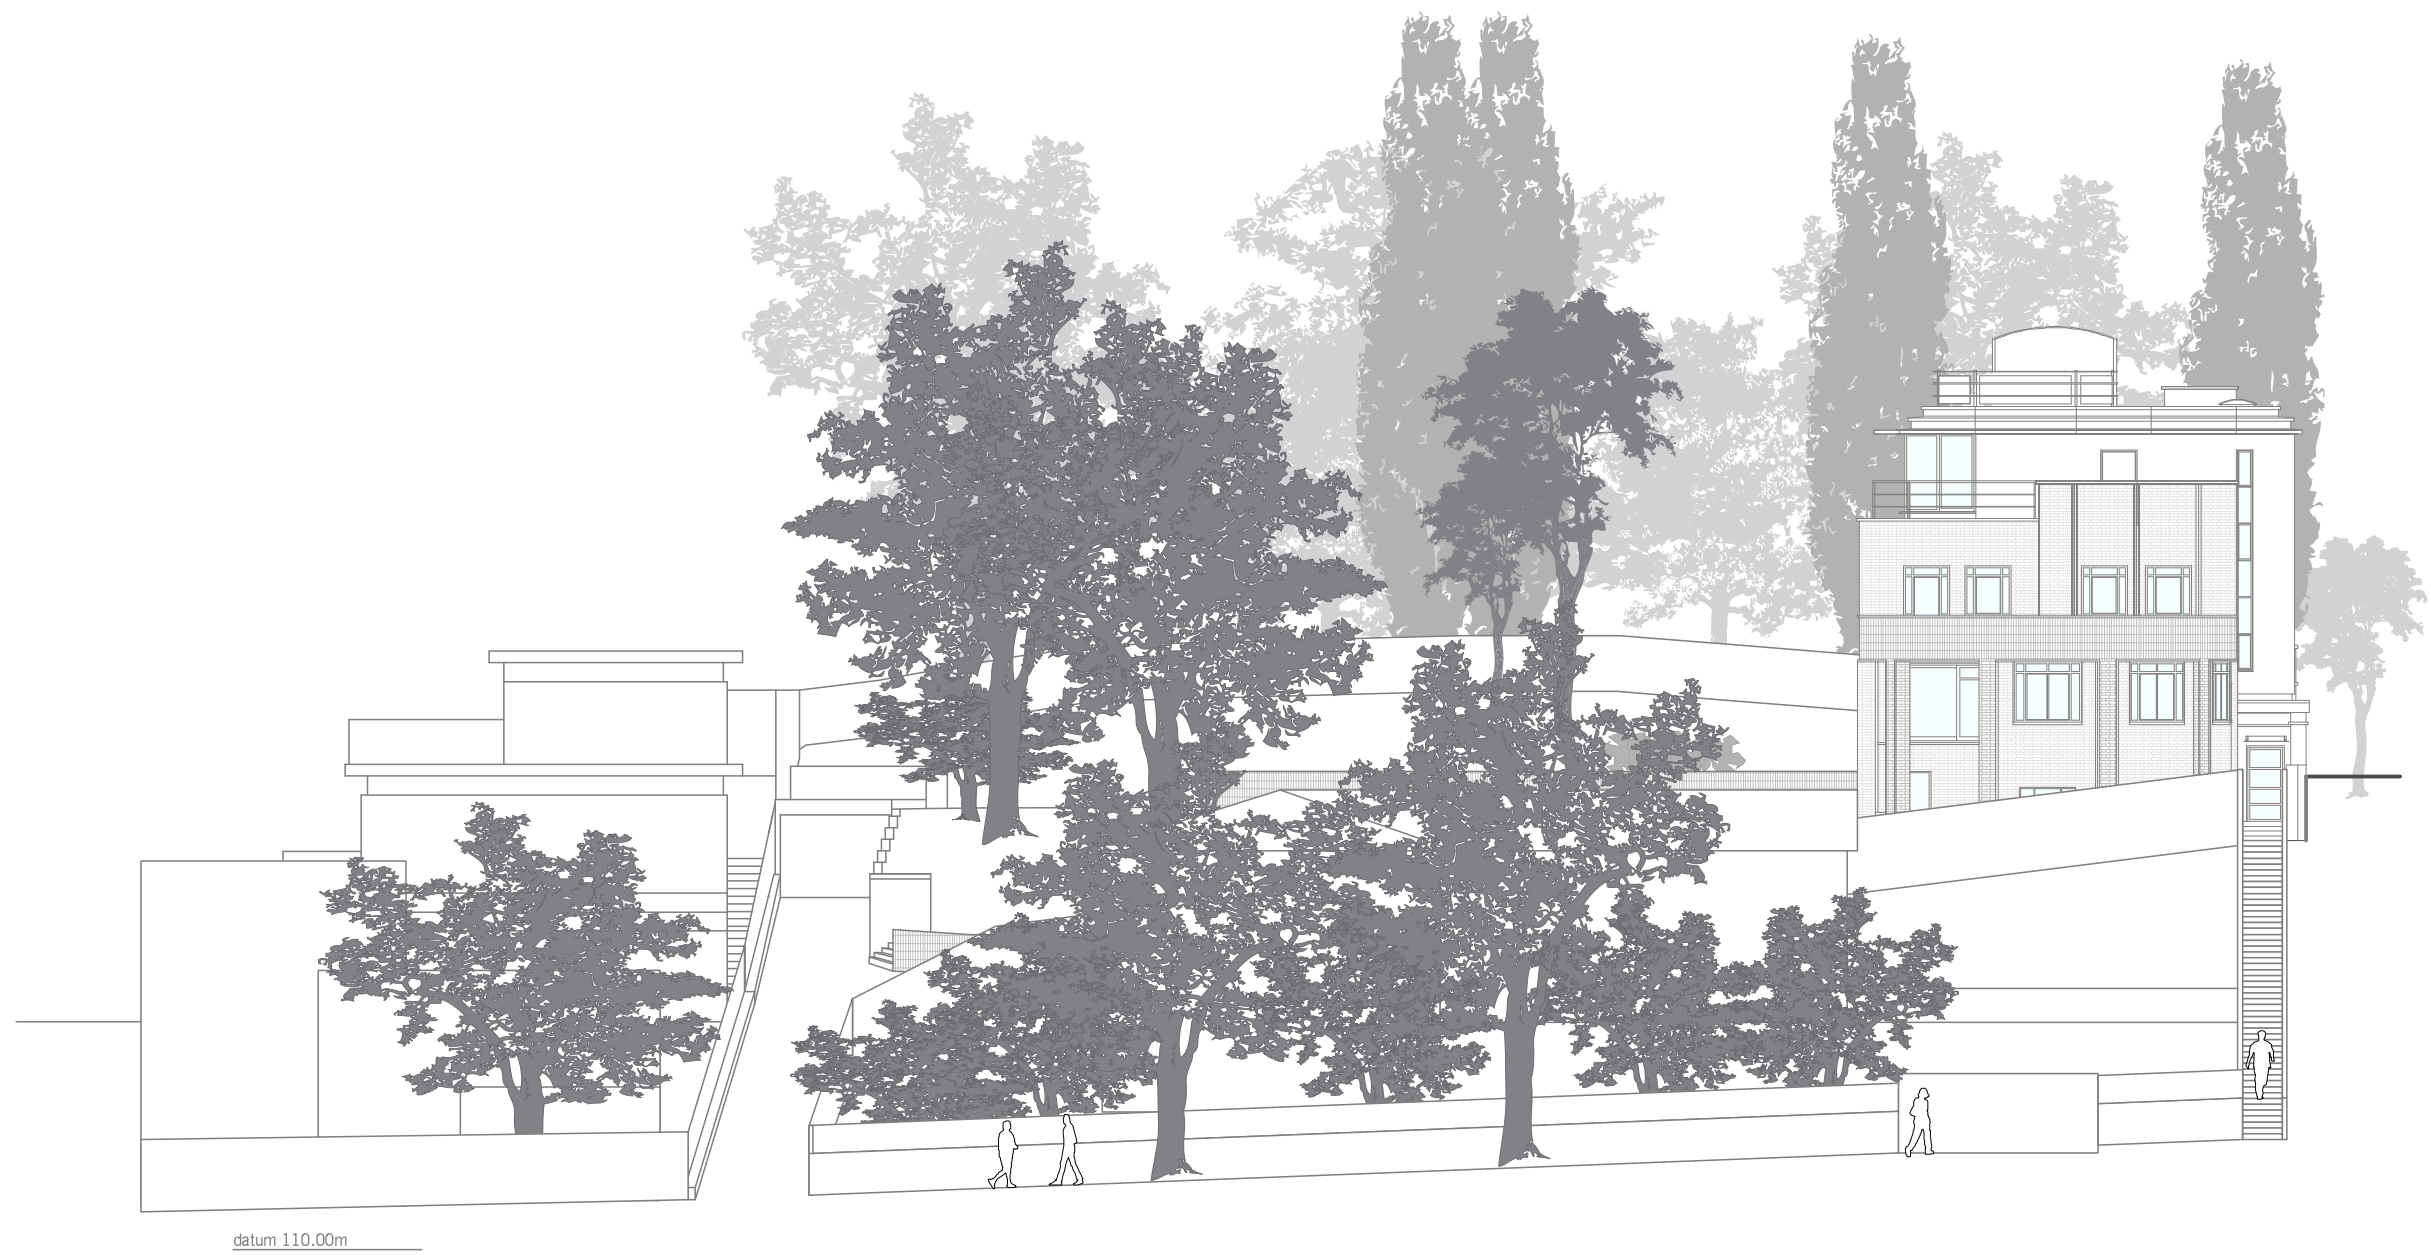

datum 110.00m

Rev A - 091009

Centre landscape depth increased.

datum 110.00m

**Rev B - 091009**

Centre landscape depth increased.

**Rev A**

Non-accessible low level planter added to south of annex.

1.2m glazed screens added to prevent access and overlooking to no 85A.

1/3 of library window specified obscured glass and non-openable.

Planters and guarding added to roof of annex at rear.

datum 110.00m

datum 110.00m