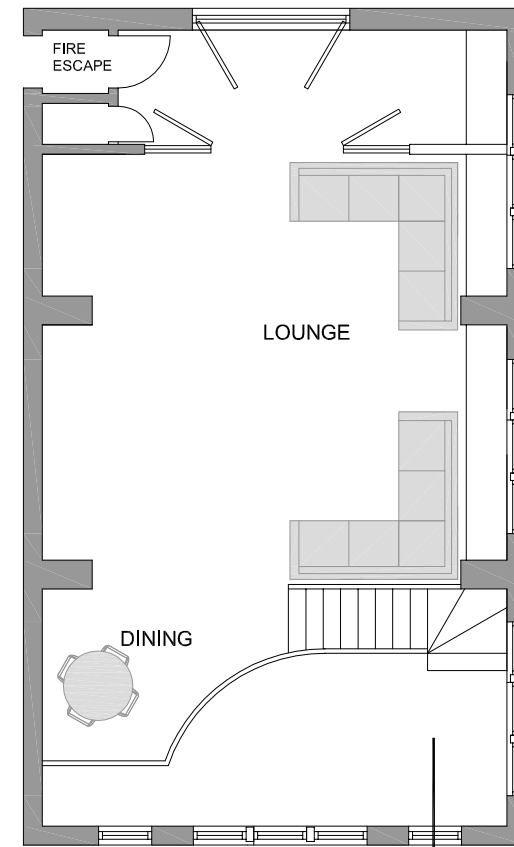

FOURTH FLOOR

MEZZANINE LEVEL

FRONT ELEVATION
(RYLANDS ROAD)

INTERNAL ELEVATION/ SECTION

INTERNAL ELEVATION

| | | | |
|--------|-----------------------------|-------------|---|
| TITLE | EXISTING CONSENTED DRAWINGS | IRISS | FLAT 21, HAMPSTEAD GATES, 38 RYLANDS ROAD, LONDON. NW5 |
| CLIENT | F. PHILLIPS | SCALE | 1:100 @ A3 |
| | | DRAWING NO. | 140223/05 |
| | | DATE | FEB 2014 |
| | | REV. | D |