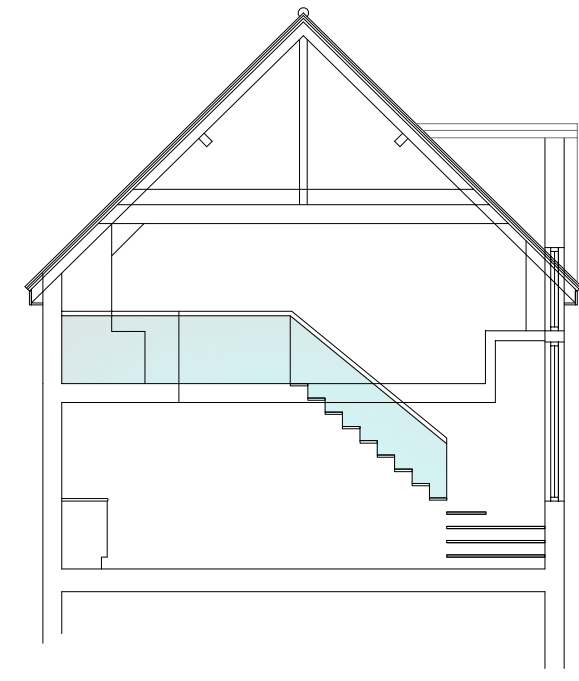

FOURTH FLOOR

MEZZANINE LEVEL

FRONT ELEVATION
(RYLANDS ROAD)

INTERNAL ELEVATION/ SECTION

INTERNAL ELEVATION

| | | | |
|--------|-----------------------------|-------------|---|
| TITLE | EXISTING CONSENTED DRAWINGS | IRISS | FLAT 21, HAMPSTEAD GATES, 38 RYLANDS ROAD, LONDON. NW5 |
| CLIENT | F. PHILLIPS | SCALE | 1:100 @ A3 |
| | | DRAWING NO. | 140223/05 |
| | | DATE | FEB 2014 |
| | | REV. | D |