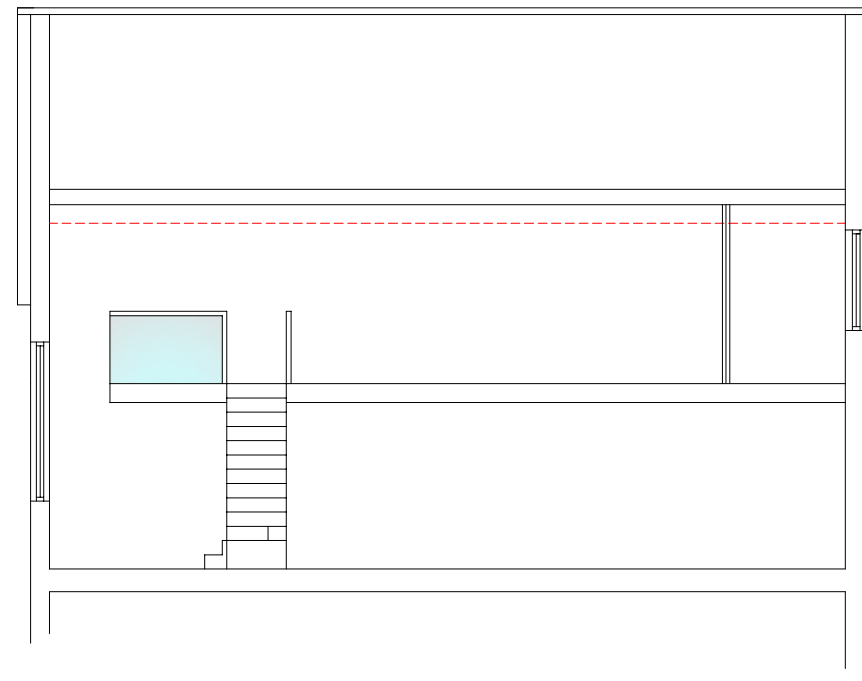

FOURTH FLOOR

MEZZANINE LEVEL

FRONT ELEVATION
(RYLANDS ROAD)

INTERNAL ELEVATION/ SECTION

INTERNAL ELEVATION

| | | | |
|--------|-----------------------------|-------------|---|
| TITLE | EXISTING CONSENTED DRAWINGS | IRISS | FLAT 21, HAMPSTEAD GATES, 38 RYLANDS ROAD, LONDON. NW5 |
| CLIENT | F. PHILLIPS | SCALE | 1:100 @ A3 |
| | | DRAWING NO. | 140223/05 |
| | | DATE | FEB 2014 |
| | | REV. | D |