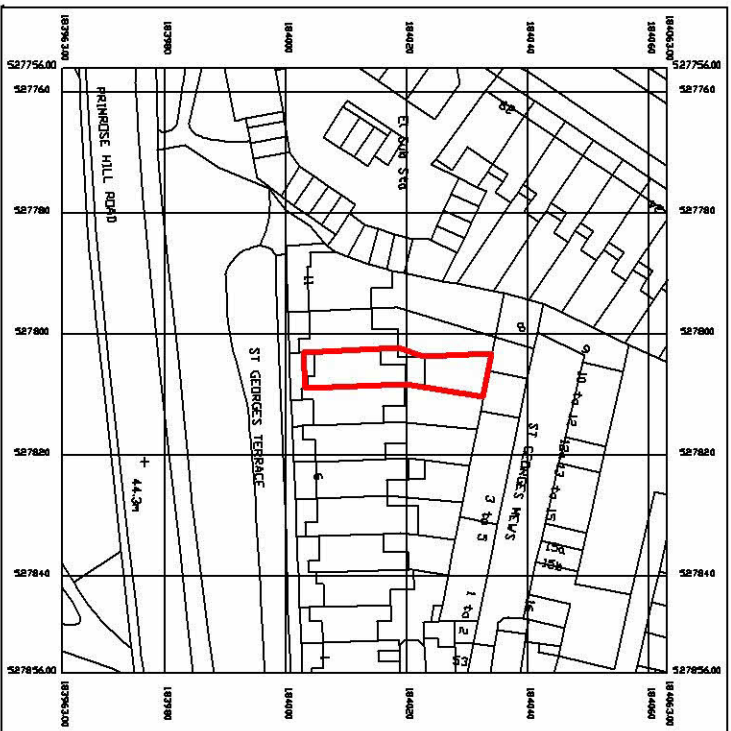

Ordnance Survey?  
 UKmapcentre.com

Ordnance Survey copyright and database right © 2014  
 Ordnance Survey License 100048937  
 Reproduction in whole or part is prohibited  
 without the prior permission of Ordnance Survey

Demise of property

**MDMA.**  
 8 Cromwell Road  
 Teddington  
 Middlesex  
 TW11 1EH  
 Tel: 020 8943 3834  
 Mob: 07931519417  
 email: [info@mdmahealth.co.uk](mailto:info@mdmahealth.co.uk)

**Project**  
 Lower Ground Flat  
 9 St Georges Terrace

**Title**  
 Location Plan

<b>Scale</b>	<b>Deg No</b>
1:1250	617(E)/001
<b>Date</b>	<b>Rbr</b>
NOV 14	