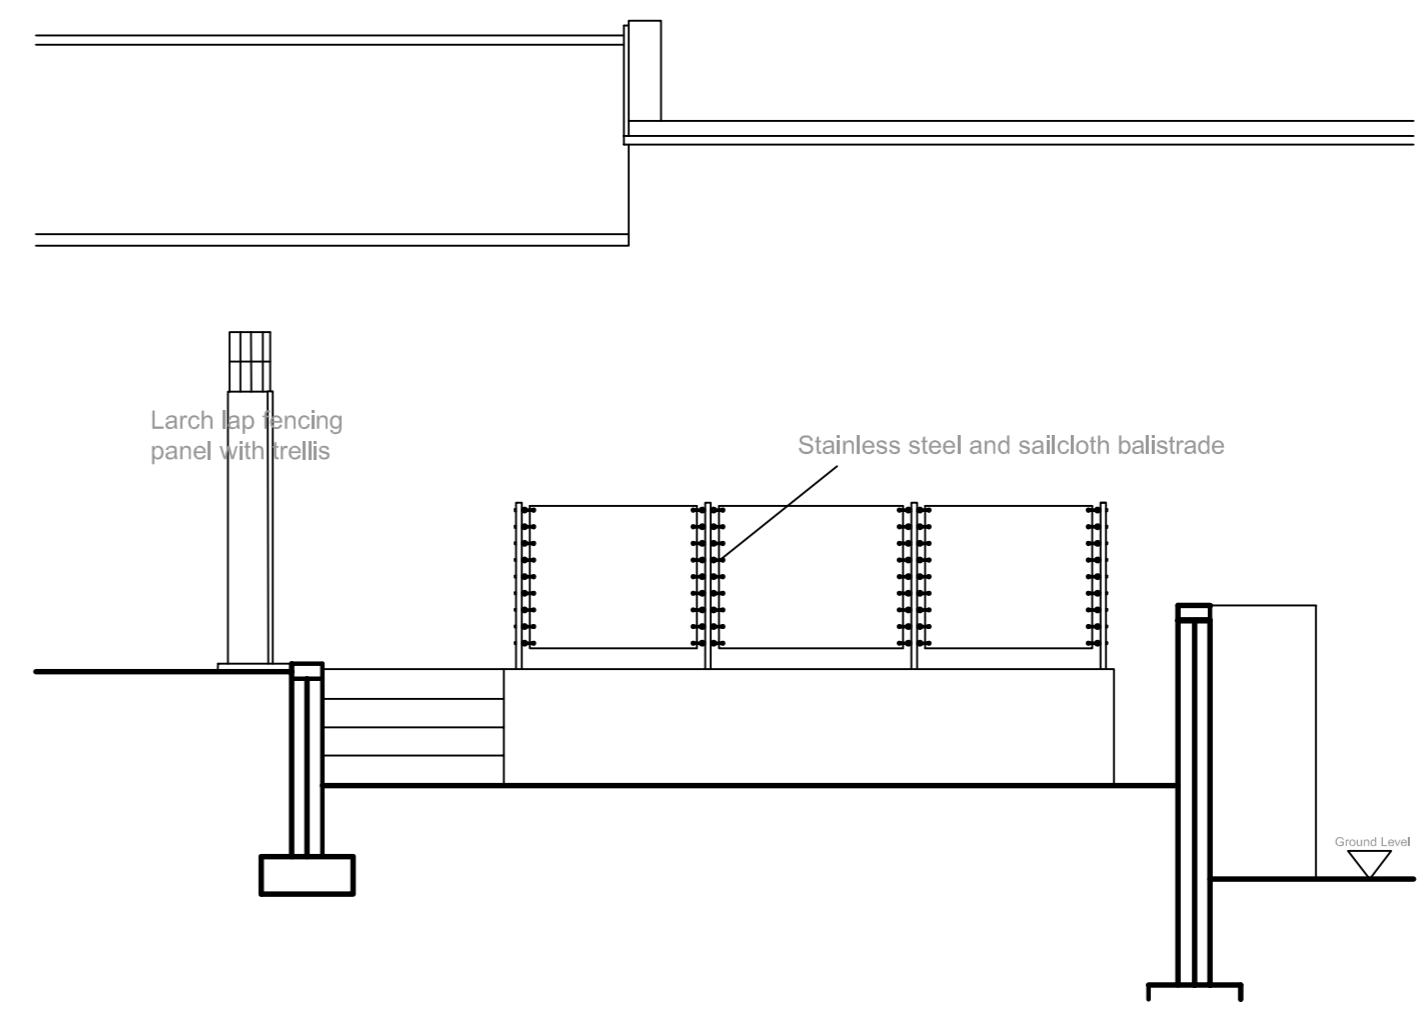

Rear Elevation as Existing 1:50

Section B-B as Existing 1:50

View from No 8 as Existing 1:50

View from No 10 as Existing 1:50

MDMA.

6 Cornwell Road
 Teddington
 Middlesex
 TW11 2EX
 Tel: 020 894 3624
 Fax: 020 894 3617
 email
 info@mdma.co.uk

Project
Lower Ground Flat
 9 St Georges Terrace

Title
Sections/Elevations
 as Existing

Scale	1:50	Disc No	617/EJ/003
Date	Nov 14	Rev	00