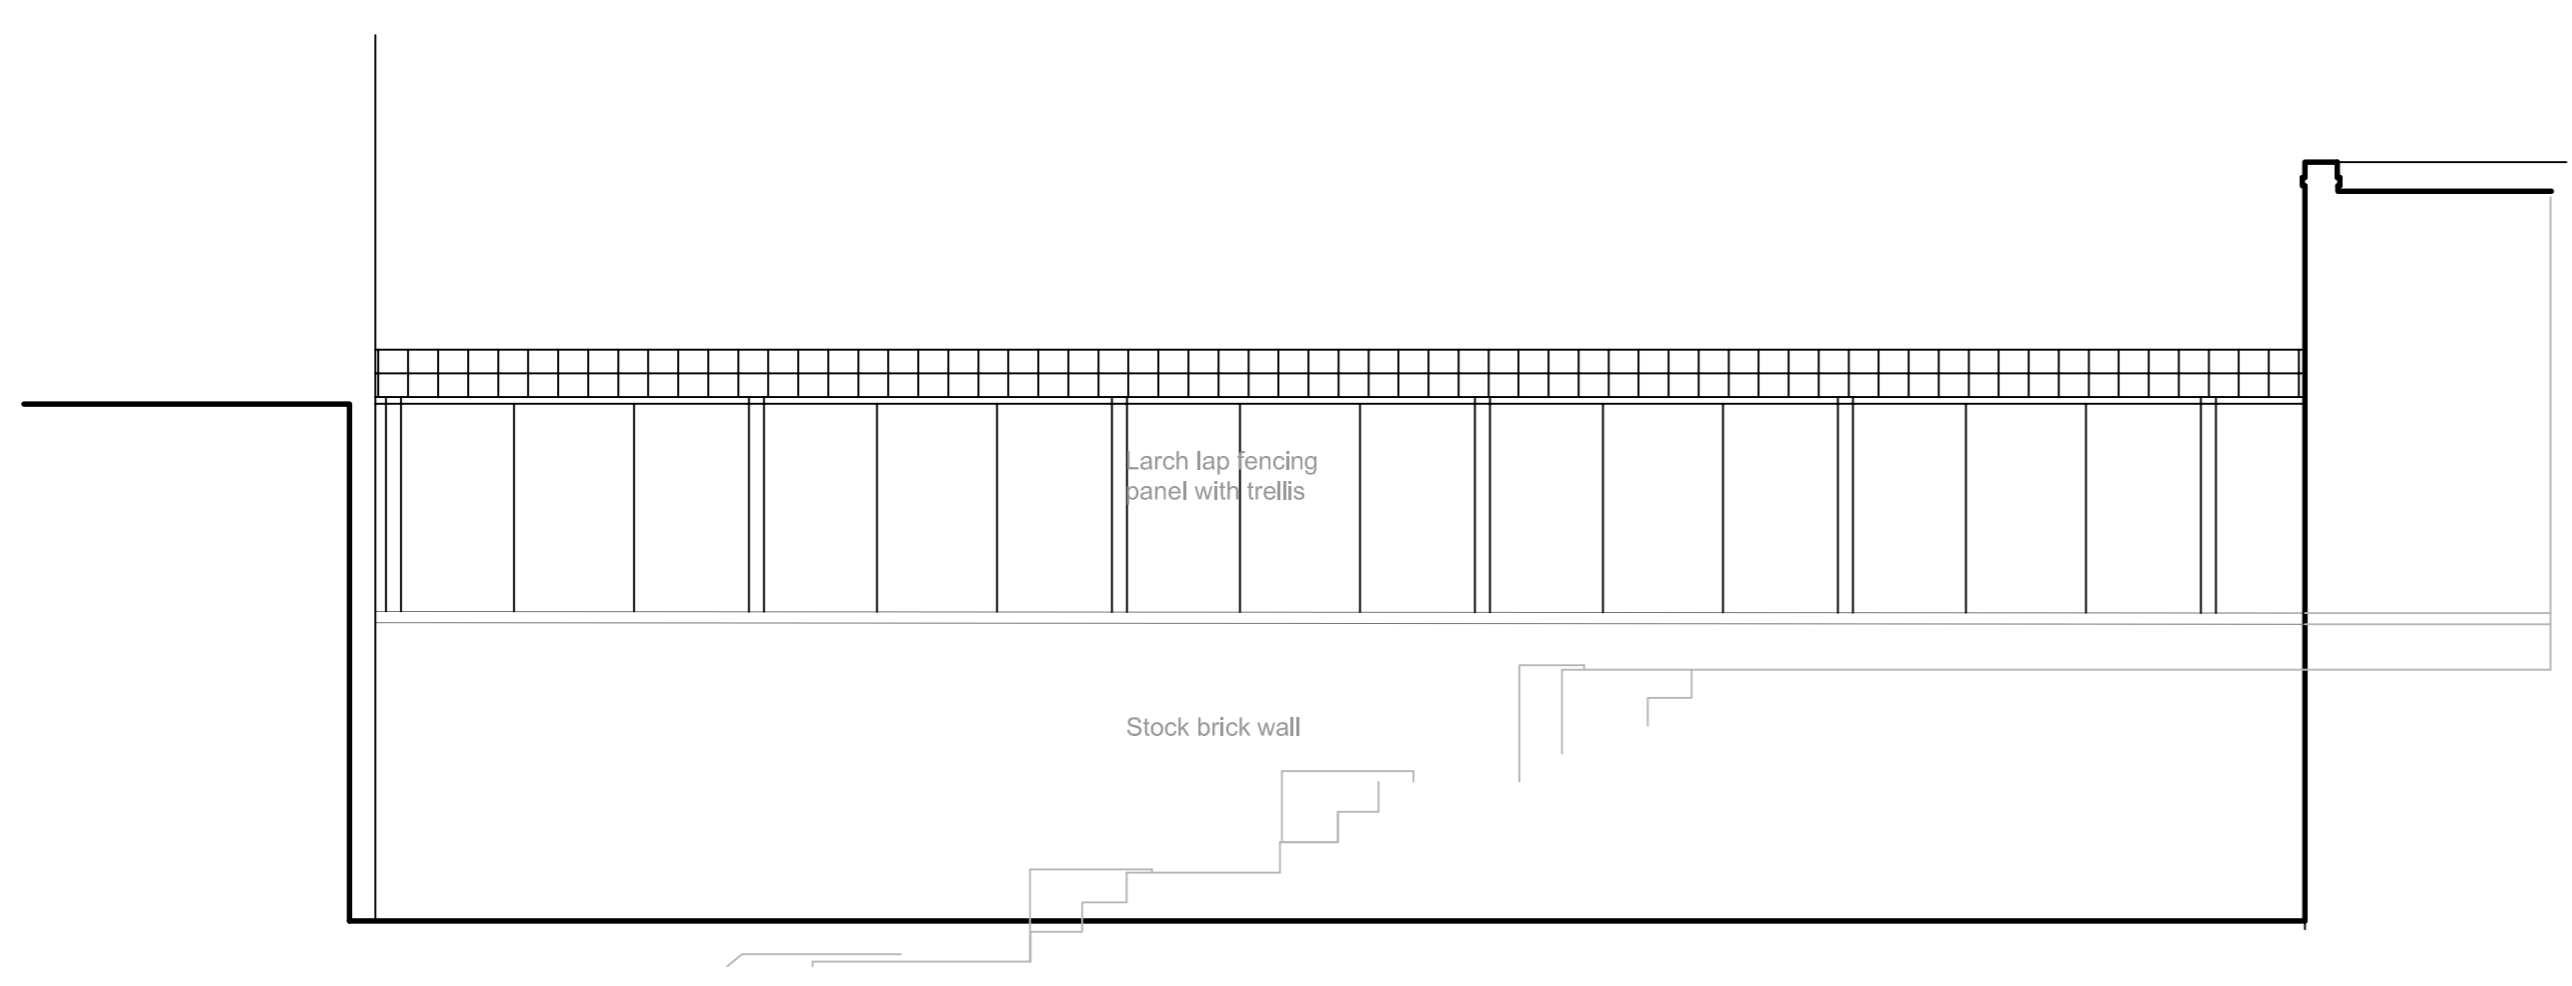

Rear Elevation as Existing 1:50

Section B-B as Existing 1:50

View from No 8 as Existing 1:50

View from No 10 as Existing 1:50

MDMA.

6 Cornwell Road
 Teddington
 Middlesex
 TW11 2EX
 Tel: 020 894 3624
 Fax: 020 894 3617
 email
 info@mdma.co.uk

Project
Lower Ground Flat
 9 St Georges Terrace

Title
Sections/Elevations
 as Existing

Scale	1:50	Disc No	617/EJ/003
Date	Nov 14	Rev	00