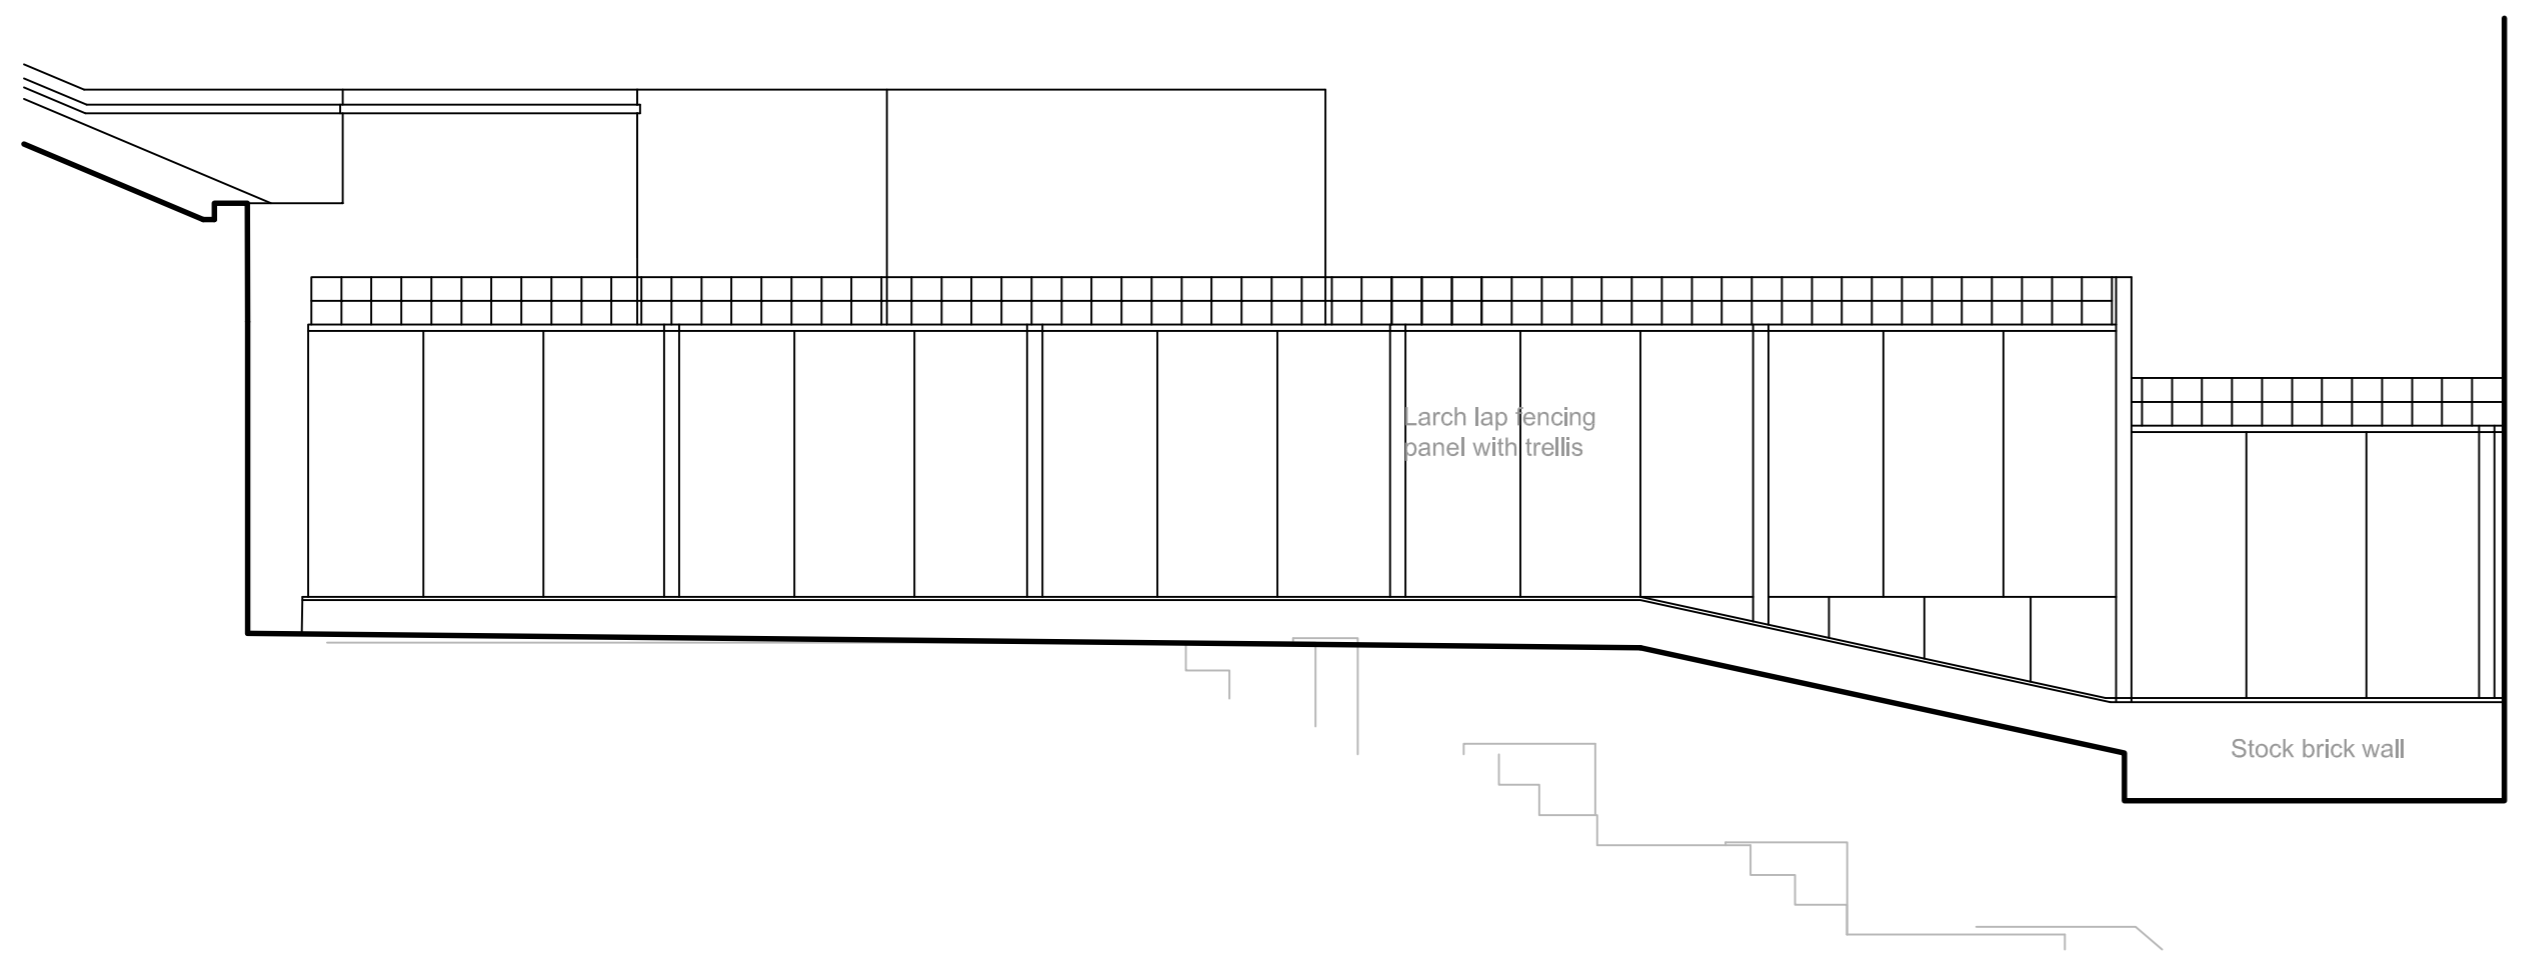

Rear Elevation as Existing 1:50

Section B-B as Existing 1:50

View from No 8 as Existing 1:50

View from No 10 as Existing 1:50

MDMA.

6 Cornwell Road
 Teddington
 Middlesex
 TW11 2EX
 Tel: 020 894 3624
 Fax: 020 894 3617
 email
 info@mdma.co.uk

Project
Lower Ground Flat
 9 St Georges Terrace

Title
Sections/Elevations
 as Existing

Scale	1:50	Disc No	617/EJ/003
Date	Nov 14	Rev	00