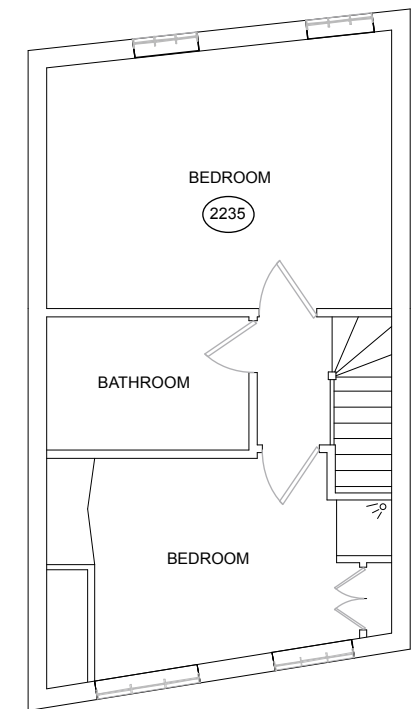

Existing Lower Floor (First)
Scale: 1:100

Existing Upper Floor (second)
Scale: 1:100

Show Name 59 Endell Street		
Reference E/S/001	Drawn By RM	Date 14/11/14
CAD File Name		