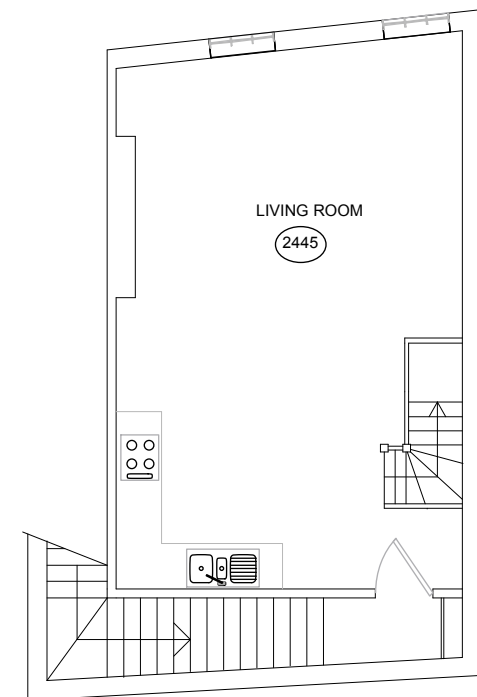

Existing Lower Floor (First)
Scale: 1:100

Existing Upper Floor (second)
Scale: 1:100

Show Name 59 Endell Street		
Reference E/S/001	Drawn By RM	Date 14/11/14
CAD File Name		