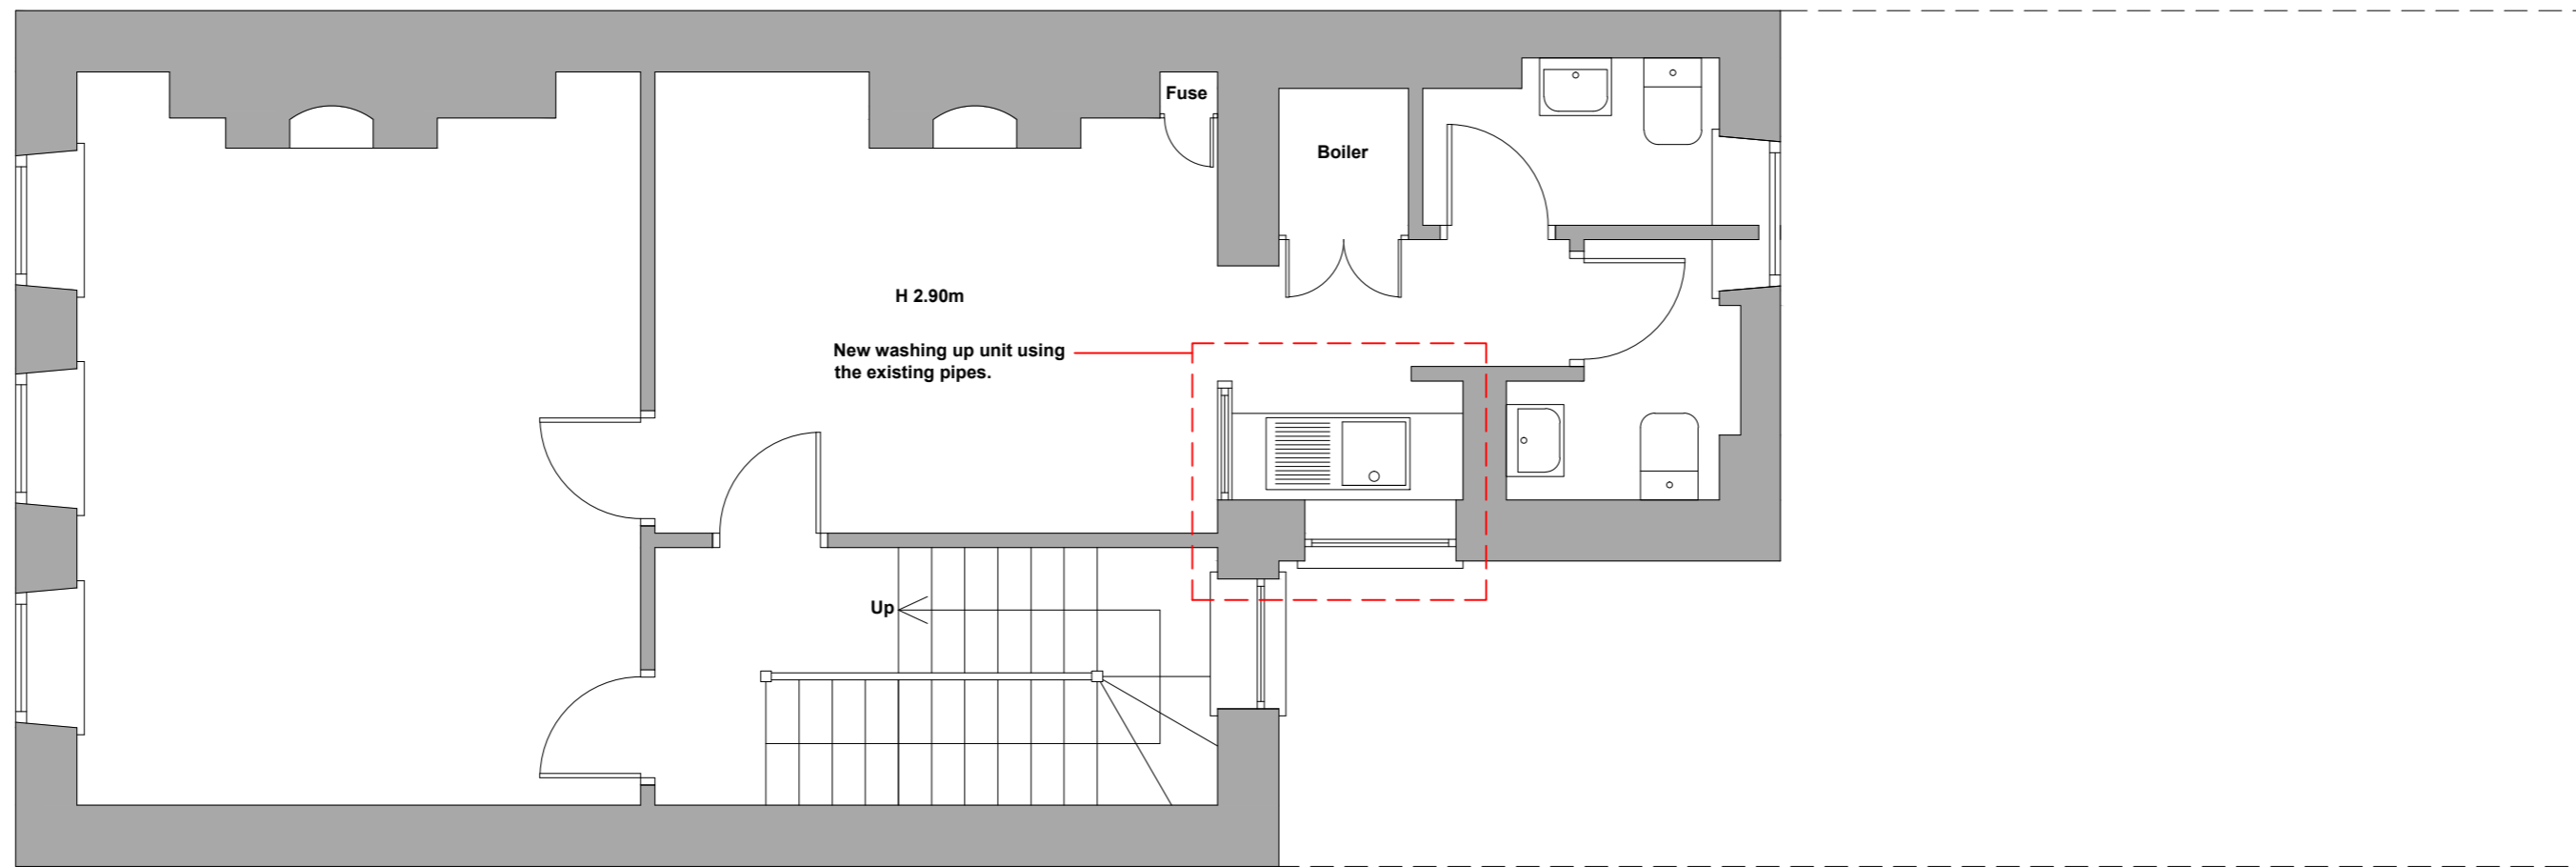

Existing Second Floor Plan

Proposed Second Floor Plan

| | | | | |
|--|---|----------|-----------|------------|
|  Chartered Surveyors Building Engineers | My Breast 49 Mount Pleasant, London WC1X 0AE SECOND FLOOR PLAN | | | |
| | date | drawn by | scale | checked by |
| | NOVEMBER 2014 | RP | 1:50 @ A2 | PH |