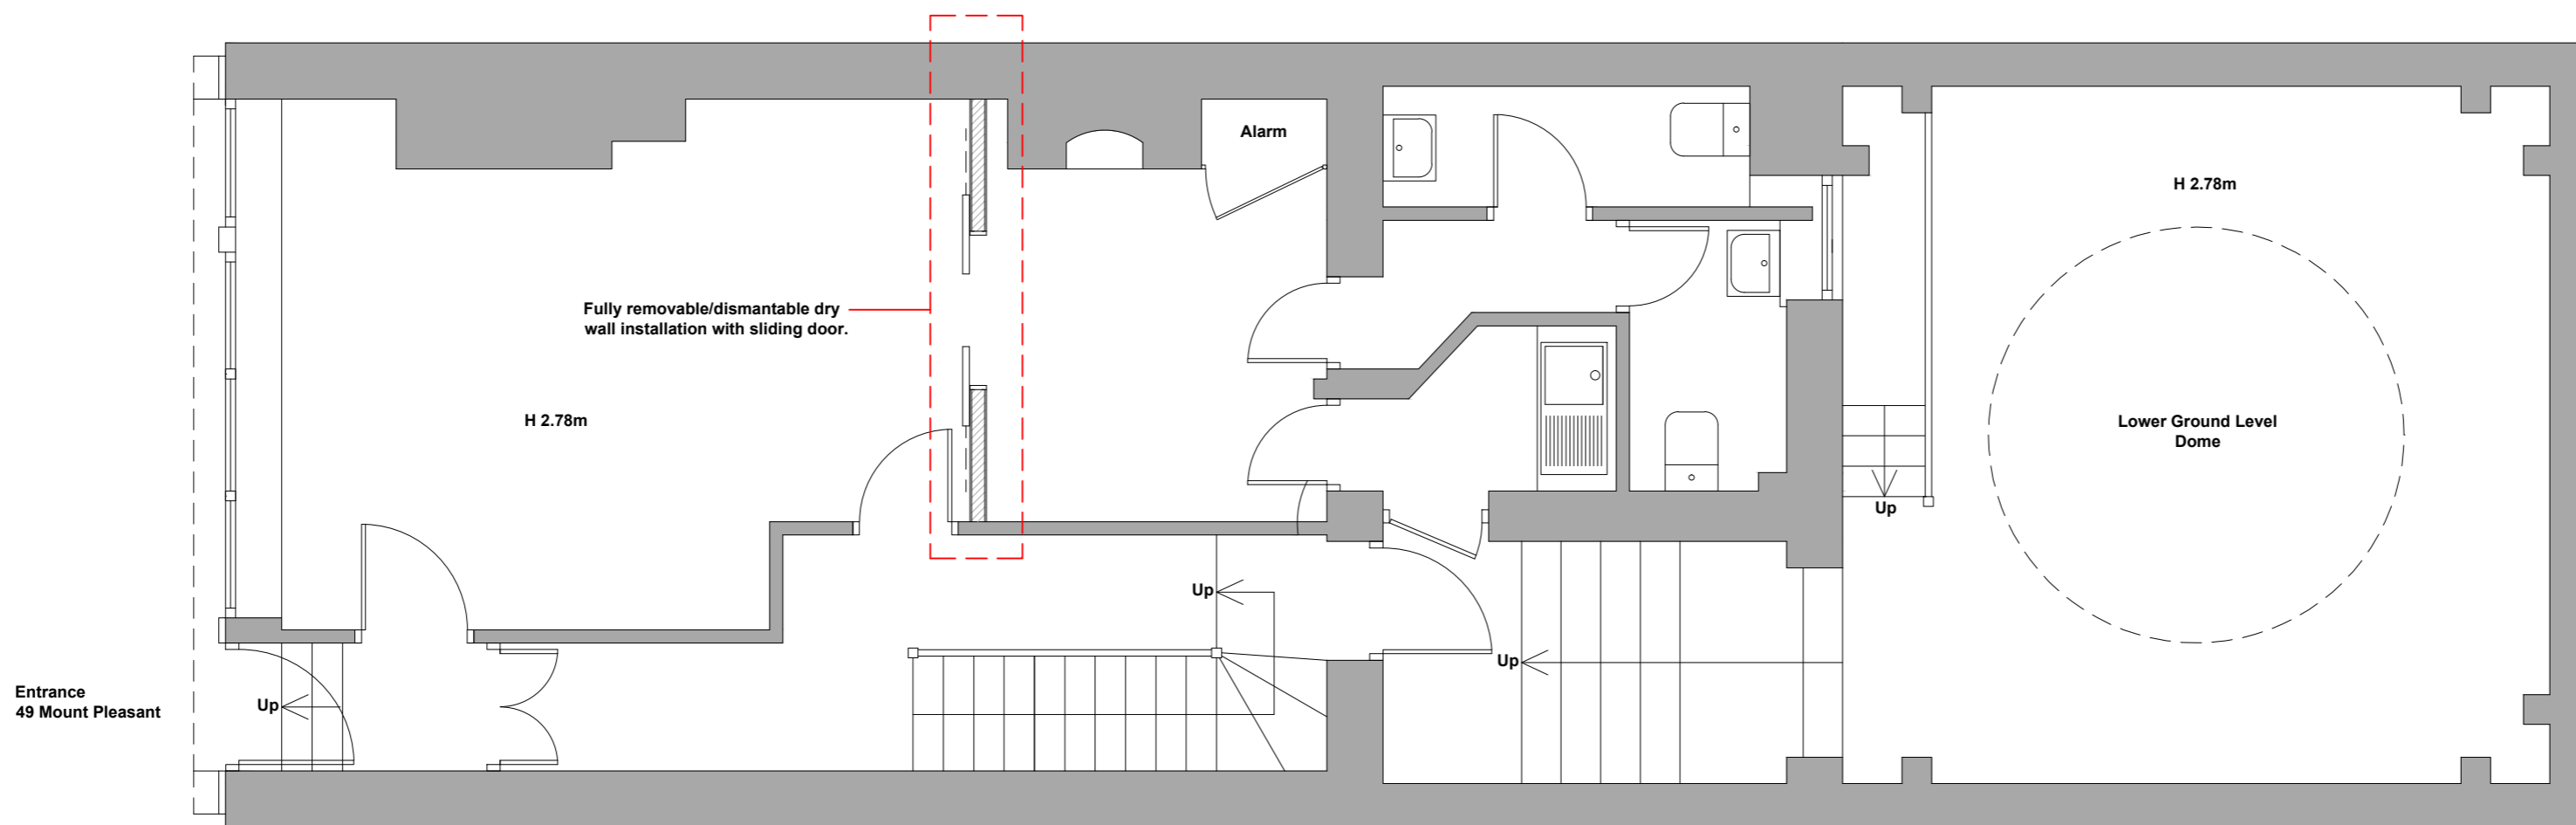

Existing Ground Floor Plan

Proposed Ground Floor Plan

 Chartered Surveyors Building Engineers	My Breast 49 Mount Pleasant, London WC1X 0AE GROUND FLOOR PLAN			
	date	drawn by	scale	checked by
NOVEMBER 2014	RP	1:50 @ A2	PH	