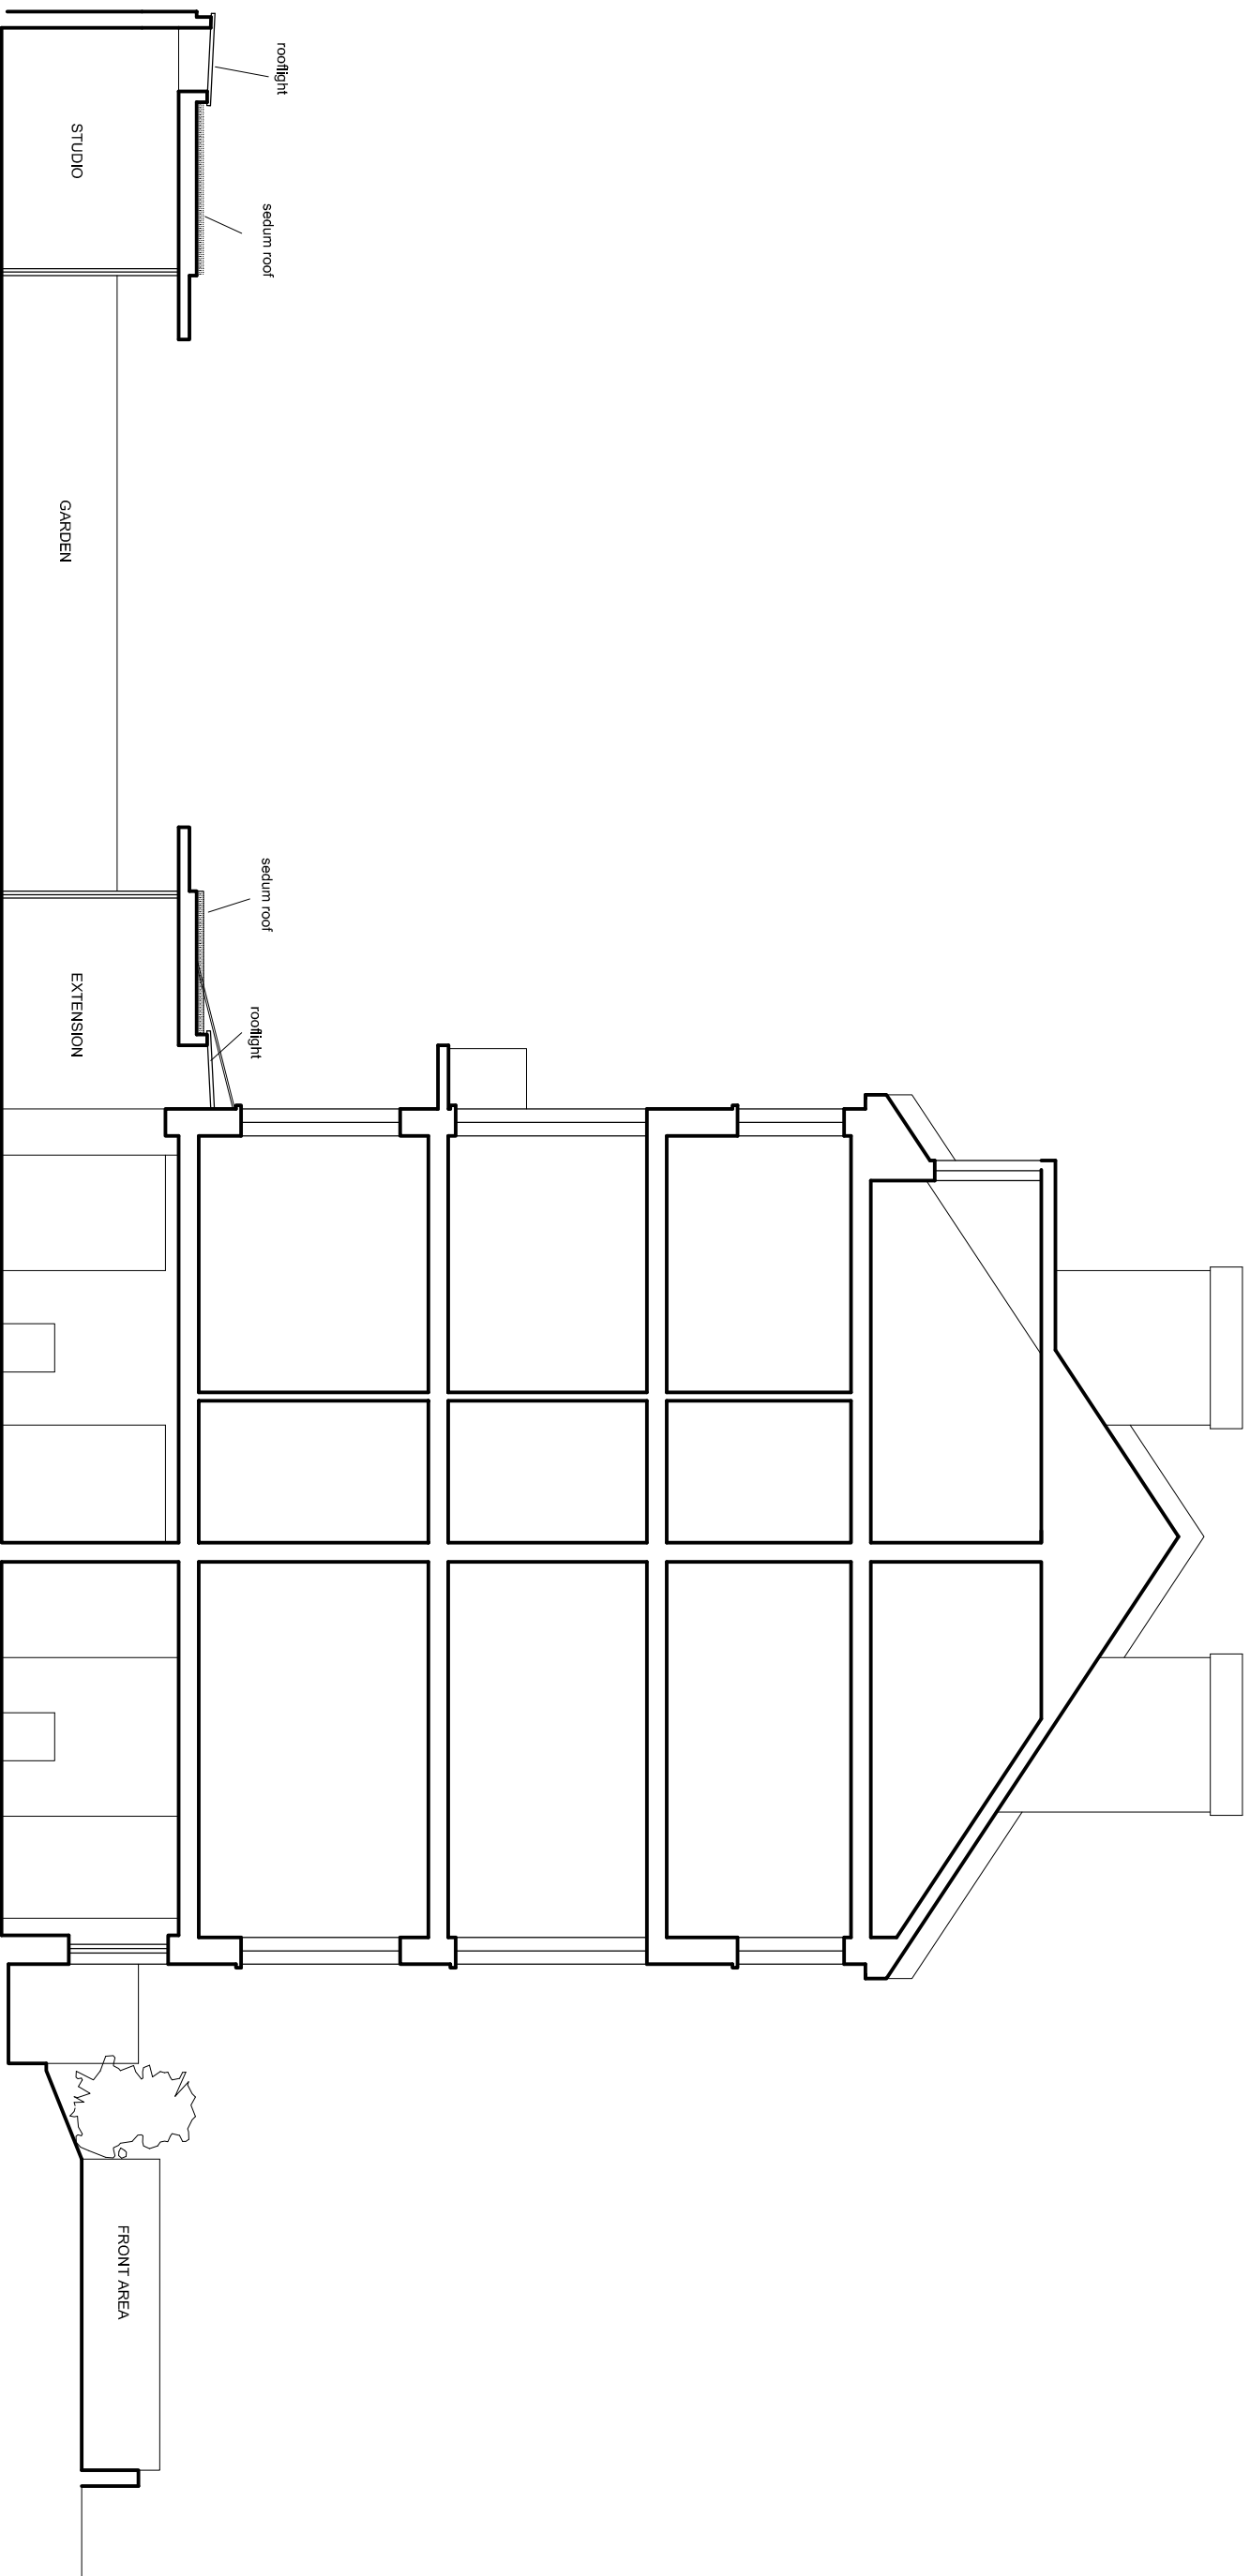

NOTES
DIMENSIONS TO BE CONFIRMED
ON SITE

DAVIES ARCHITECTURE LTD ©
28 ELLIOTT SQ
LONDON NW3 3SU
TEL 020 7483 0669

JOB
FRANCES DAFFERN
38 ELSWORTHY RD
LONDON NW3

TITLE
PROPOSALS
SECTION A

DATE 24.11.14
SCALE 1:100 @A3

DRAWING NO ELS-PL-GA-05