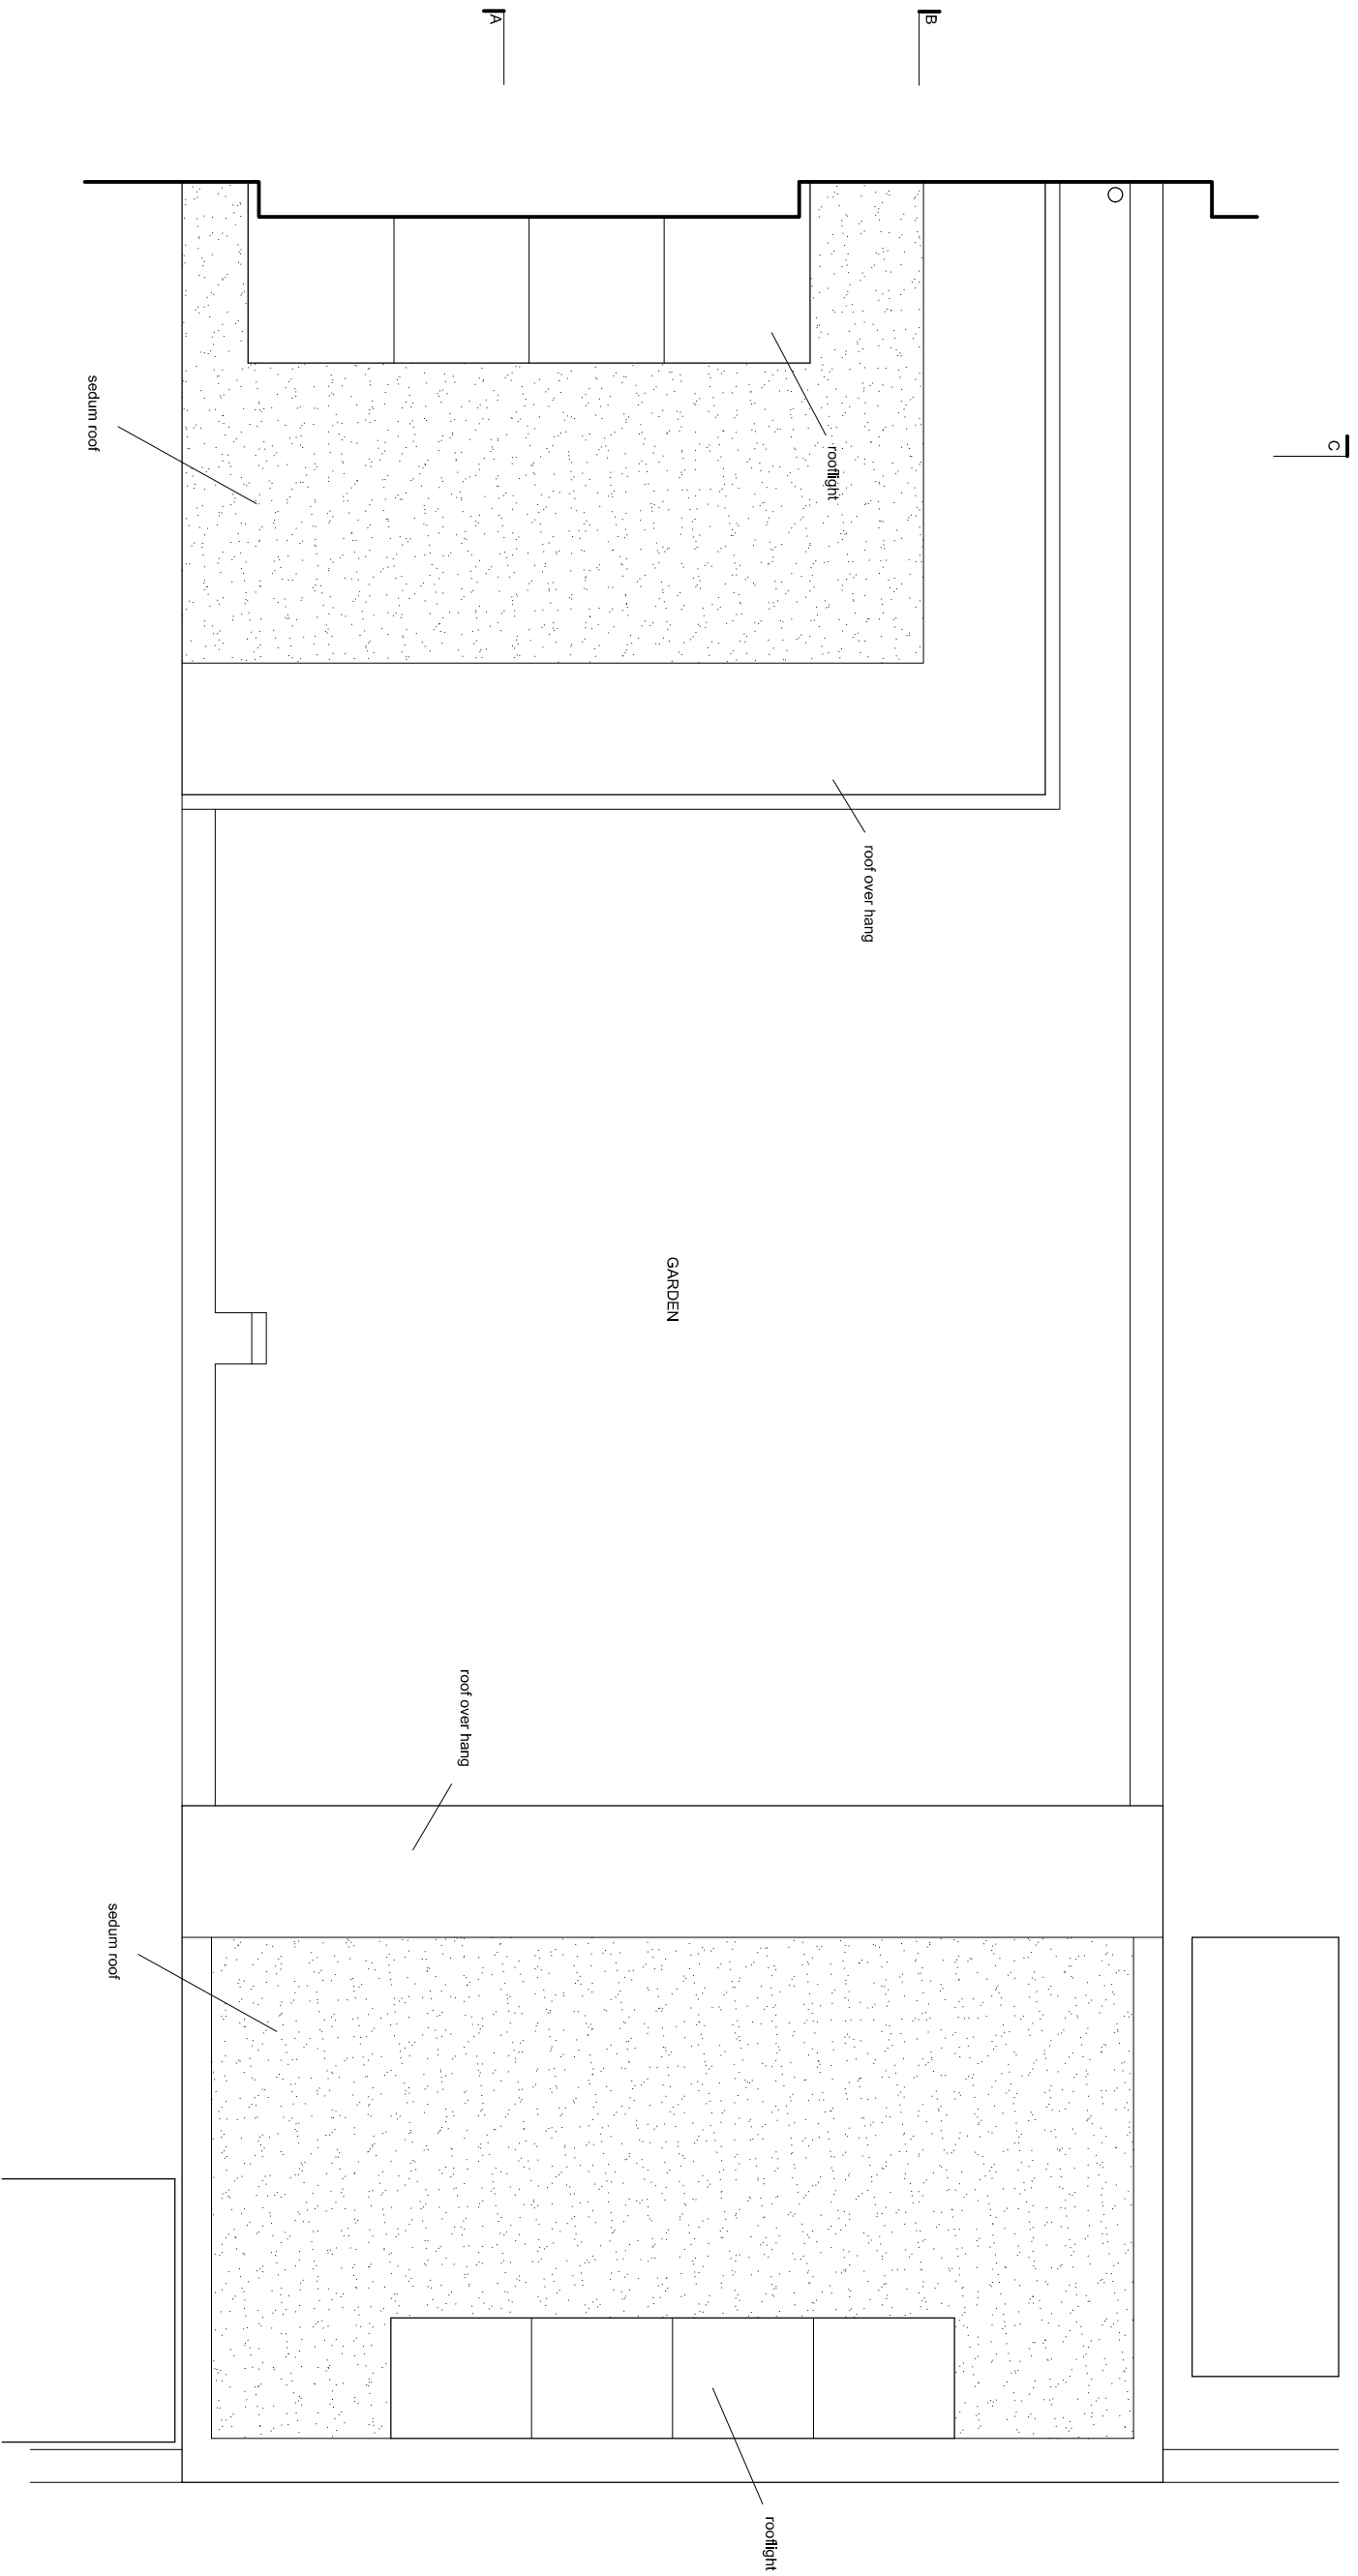

NOTES  
DIMENSIONS TO BE CONFIRMED  
ON SITE

0 1m 2m  
1:50 scale

**DAVIES ARCHITECTURE LTD** ©

28 ELLIOTT SQ  
LONDON NW3 3SU  
TEL 020 7483 0669

**JOB**  
FRANCES DAFFERN  
38 ELSWORTHY RD  
LONDON NW3

**TITLE**  
PROPOSALS  
PLAN  
FIRST FLOOR

**DATE** 24.11.14  
**SCALE** 1:50 @A3

**DRAWING NO** ELS-PL-GA-03