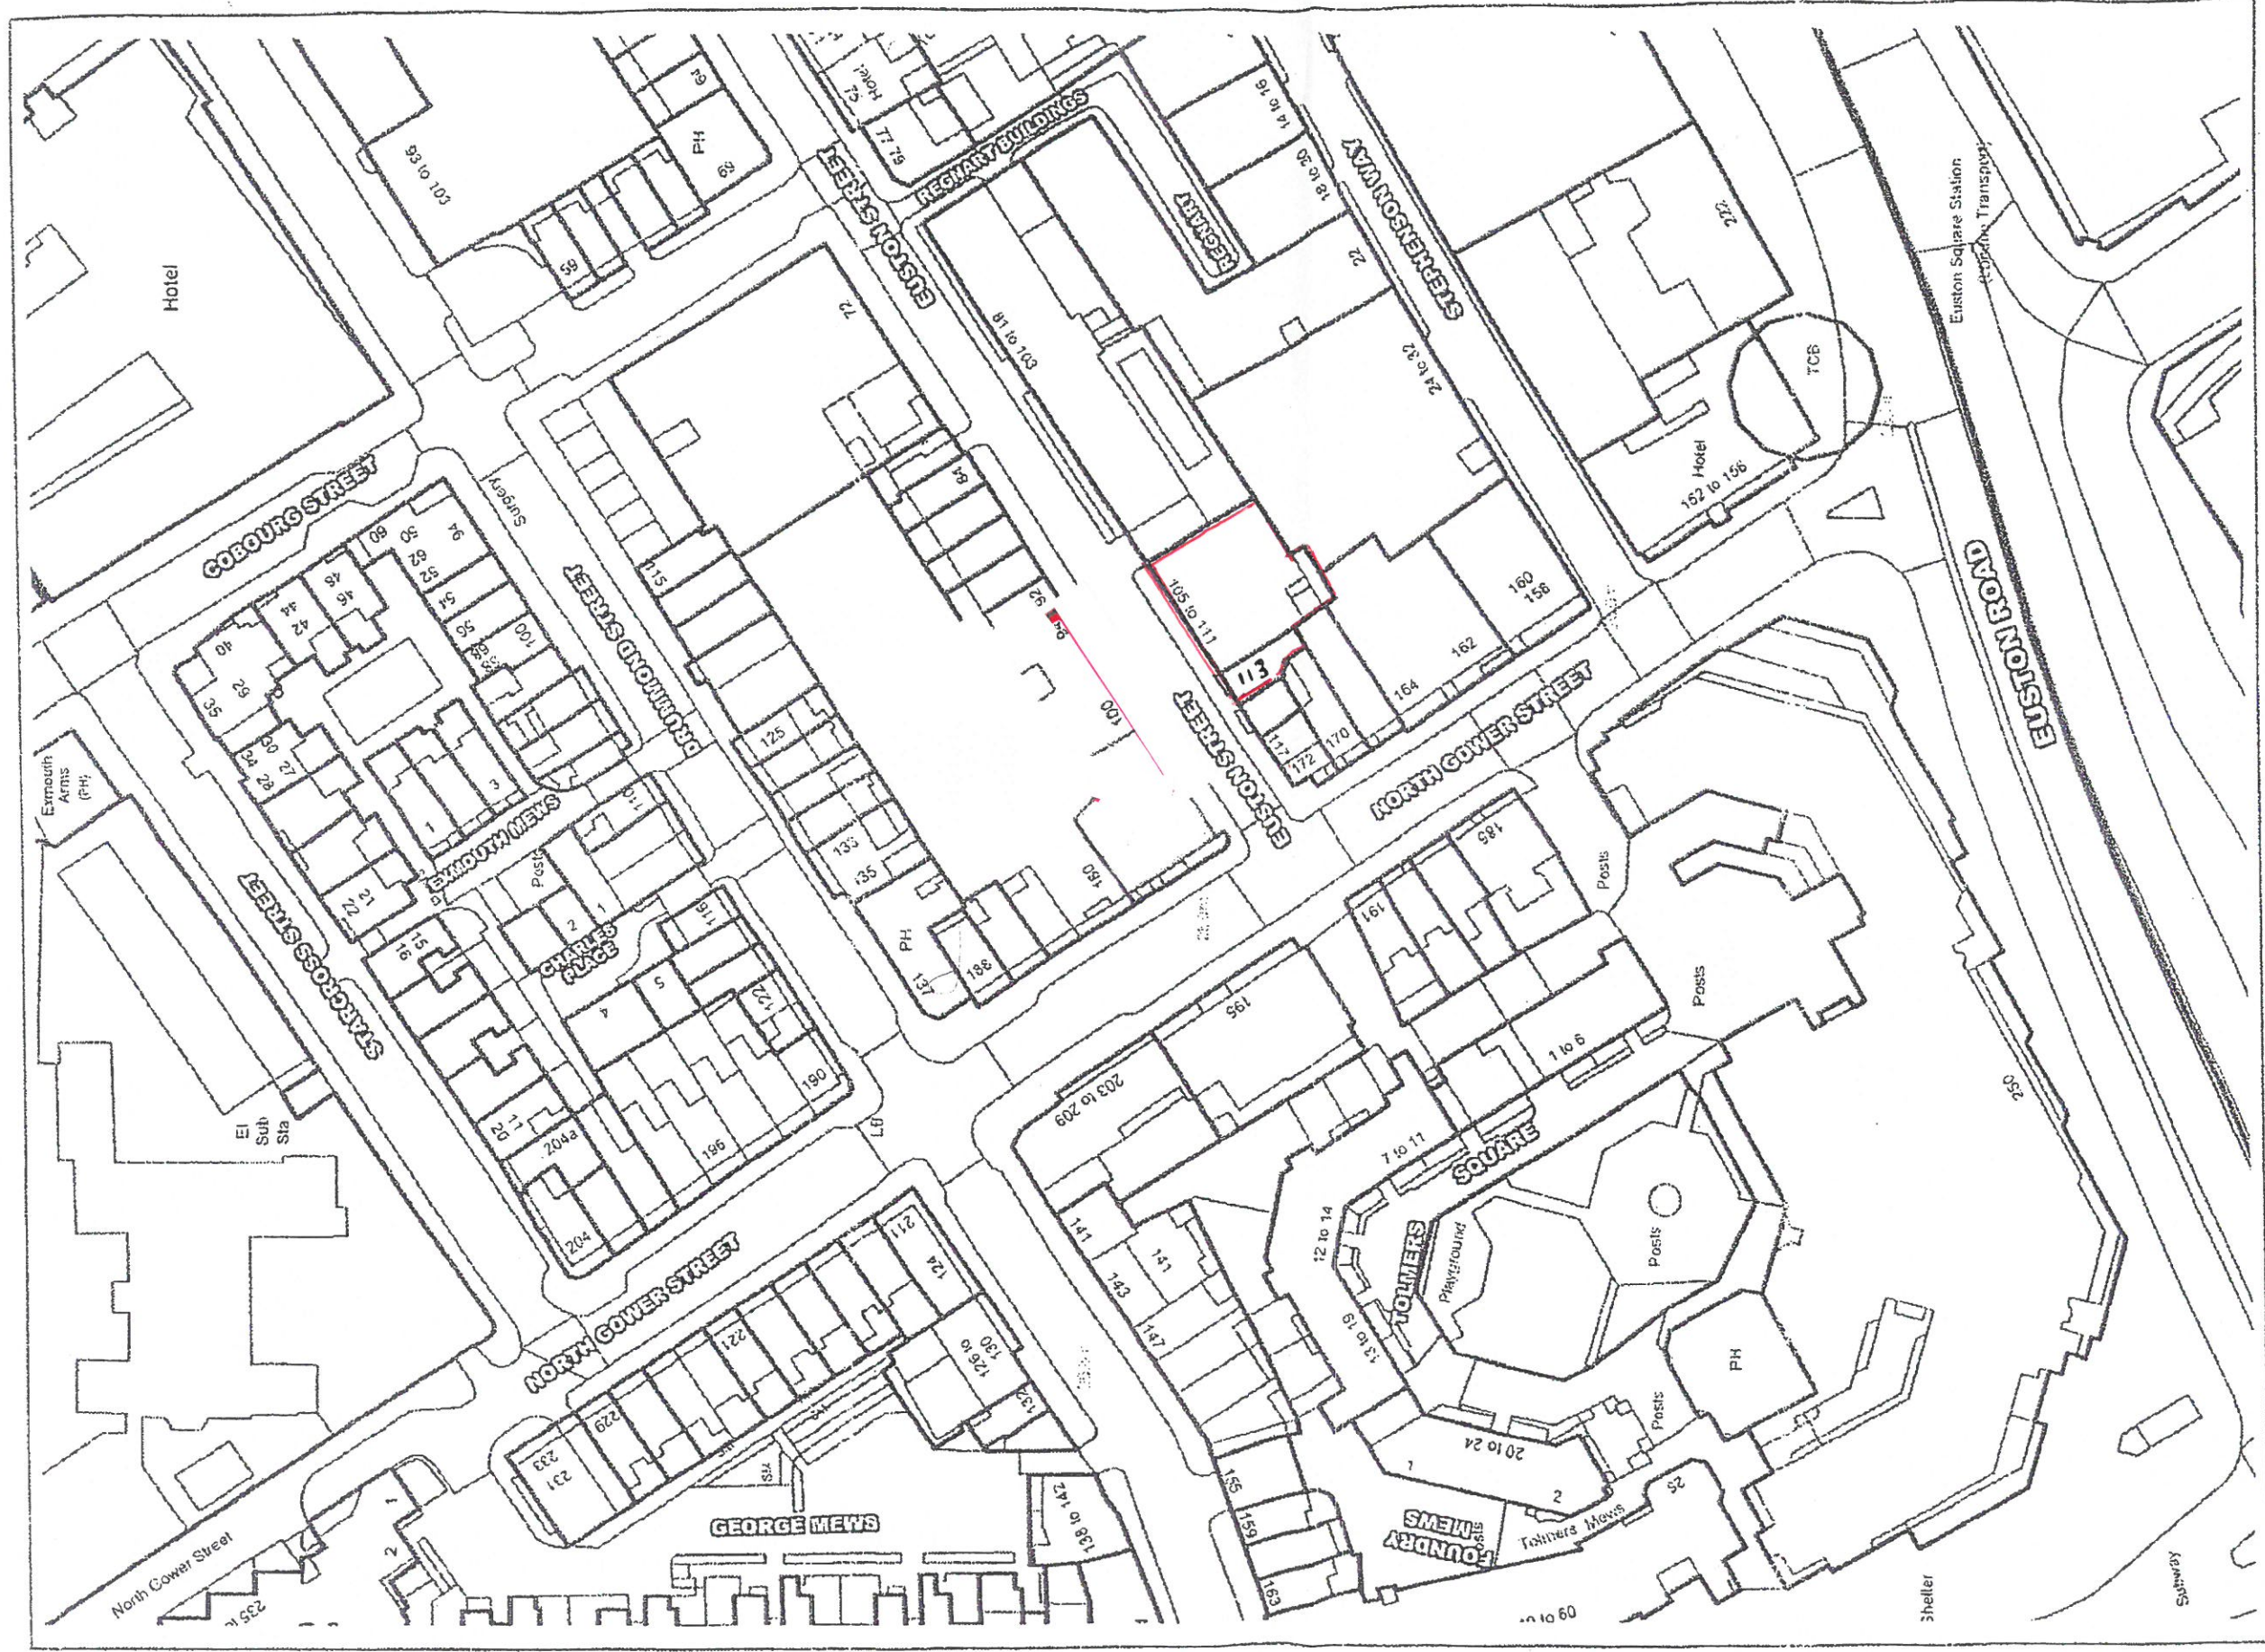

Suite 113  
SECOND FLOOR  
105-111 EUSTON STREET  
LONDON NW1 2EX

SCALE 1:50

105-113 EUSTON STREET  
SECOND FLOOR.

N

**105 - 113 . EUSTON STREET**

London  
 NW1 2EX

Scale: 1:1250  
 Date: Nov, 2014

This map is reproduced from Ordnance Survey material with the permission of Ordnance Survey on behalf of the Controller of Her Majesty's Stationery Office, © Crown Copyright. Unauthorised reproduction infringes Crown copyright and may lead to prosecution or civil proceedings.