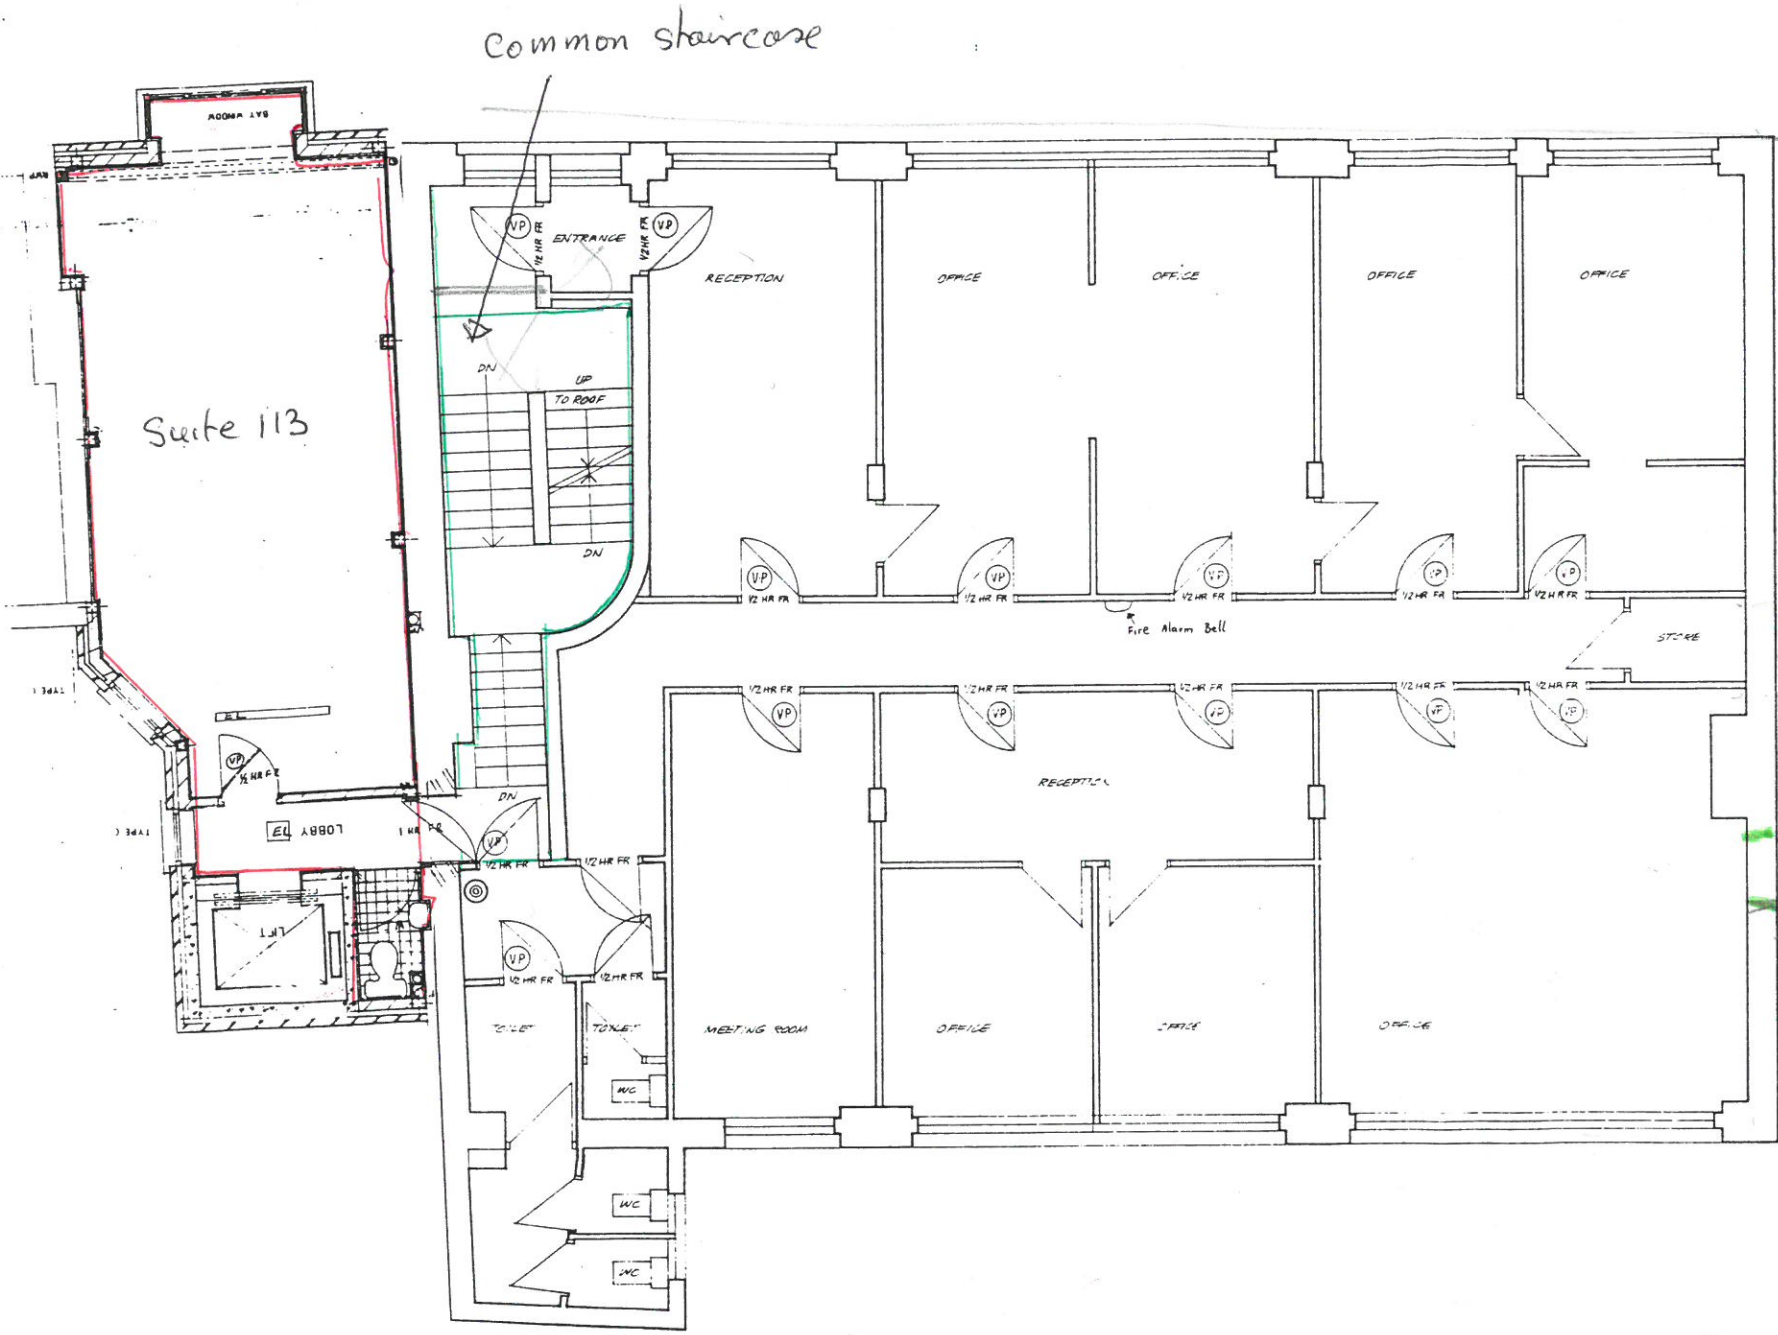

Suite 113  
SECOND FLOOR  
105-111 EUSTON STREET  
LONDON NW1 2EX

SCALE 1:50

105-113 EUSTON STREET  
SECOND FLOOR.

N

**105 - 113 . EUSTON STREET**

London  
 NW1 2EX

Scale: 1:1250  
 Date: Nov, 2014

This map is reproduced from Ordnance Survey material with the permission of Ordnance Survey on behalf of the Controller of Her Majesty's Stationery Office, © Crown Copyright. Unauthorised reproduction infringes Crown copyright and may lead to prosecution or civil proceedings.