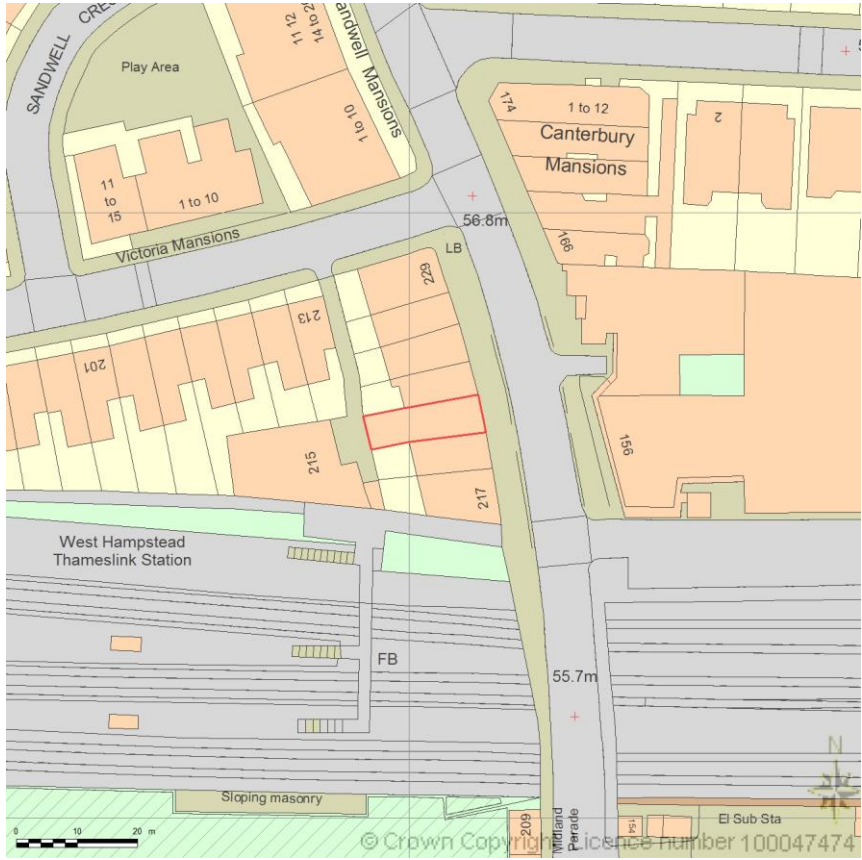

**SITE LOCATION PLAN 221 west end lane**  
**AREA 2 HA**  
**SCALE 1:1250 on A4**  
**CENTRE COORDINATES: 525504, 184864**

Supplied by Streetwise Maps Ltd  
[www.streetwise.net](http://www.streetwise.net)  
Licence No: 100047474  
21/11/2014 16:01