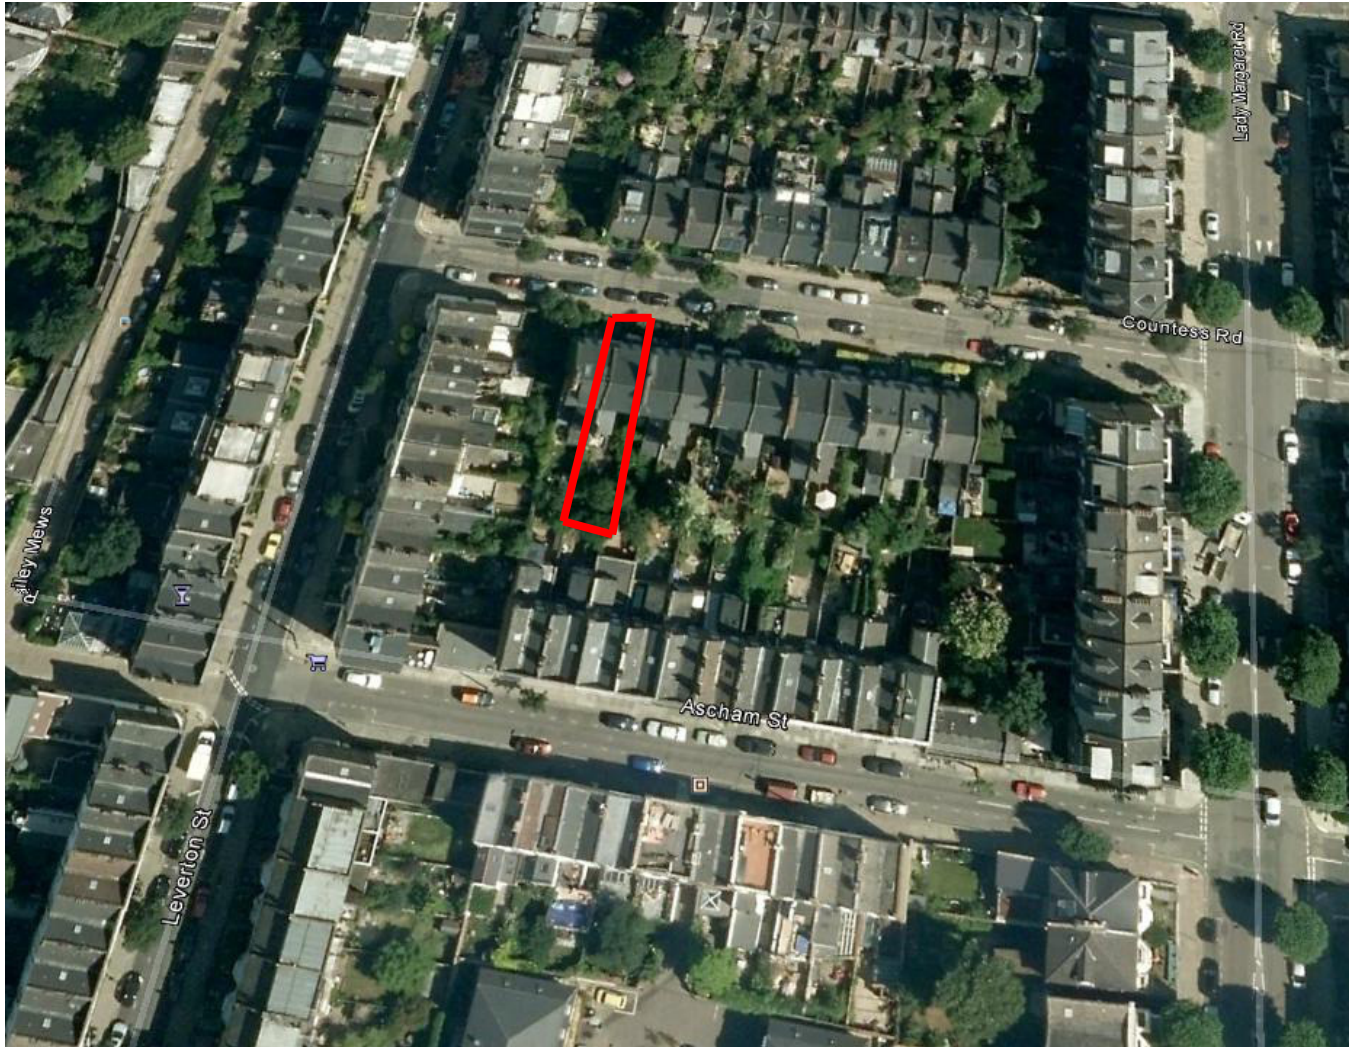

DESIGN & ACCESS STATEMENT

4 A & B COUNTESS ROAD, LONDON NW5 2NT

Ariel View of location with No 4A & 4B highlighted in red.

TOLEMAN ASSOCIATES

Chartered Architects & Interior Designers
Rennie House, Torriano Mews, LONDON NW5 2R
Tel: 020 7284 3774 E mail architecture@toleman.net