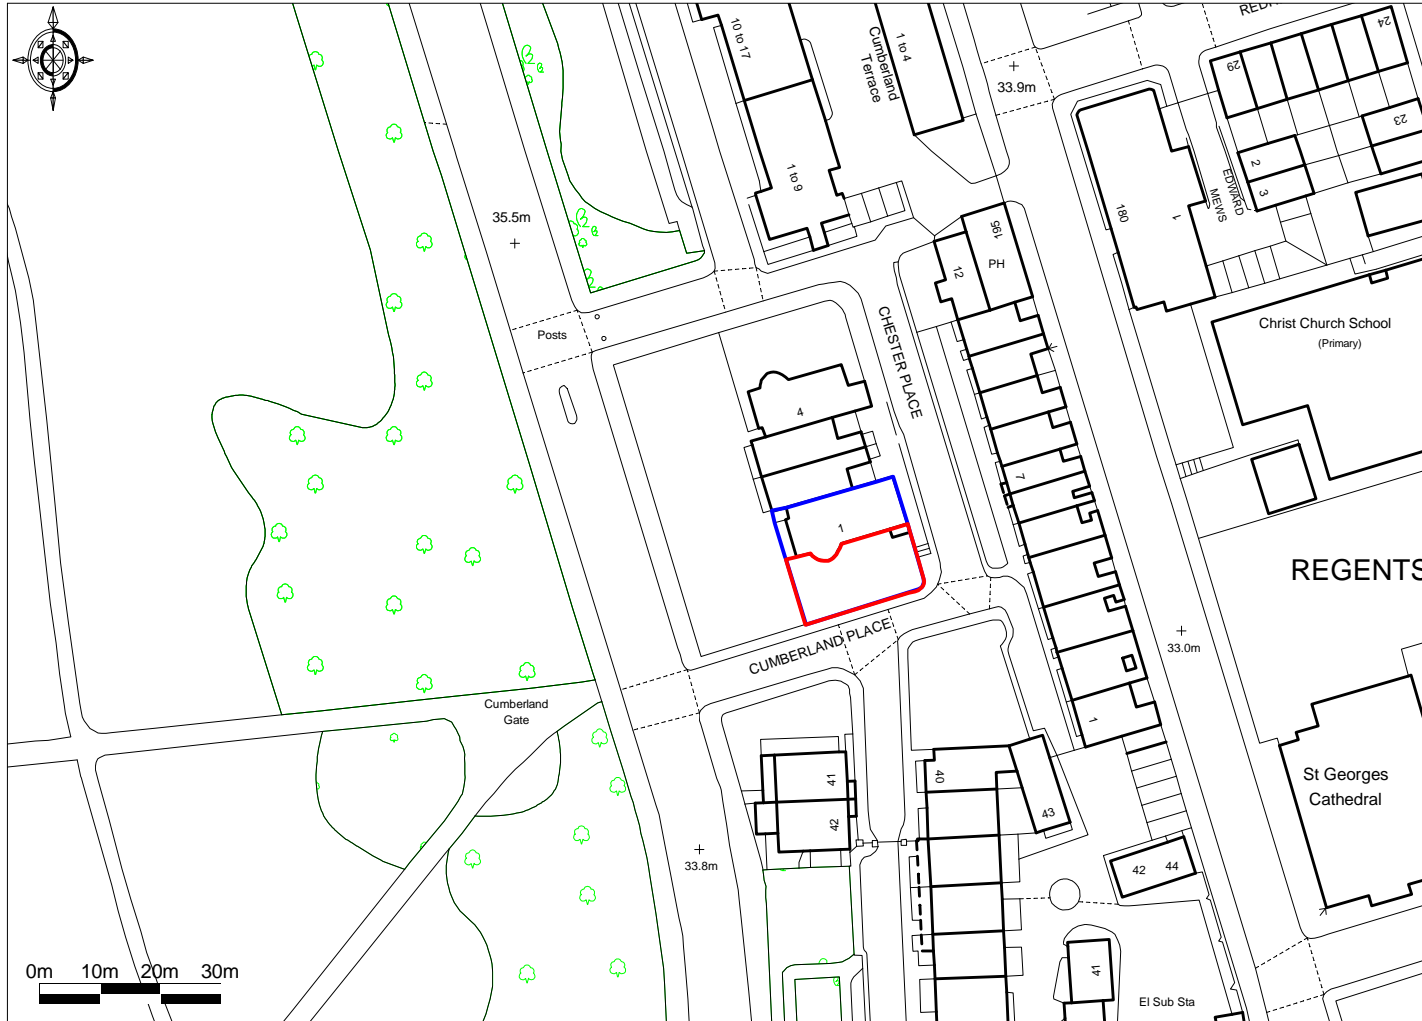

Site Location Plan

Ordnance Survey © Crown Copyright 2014. All rights reserved. Licence number 100022432. Plotted Scale - 1:1250

1 Cumberland Place, London, NW1 4NA

Ref: DWD/01

Scale: 1:1,250 at A4