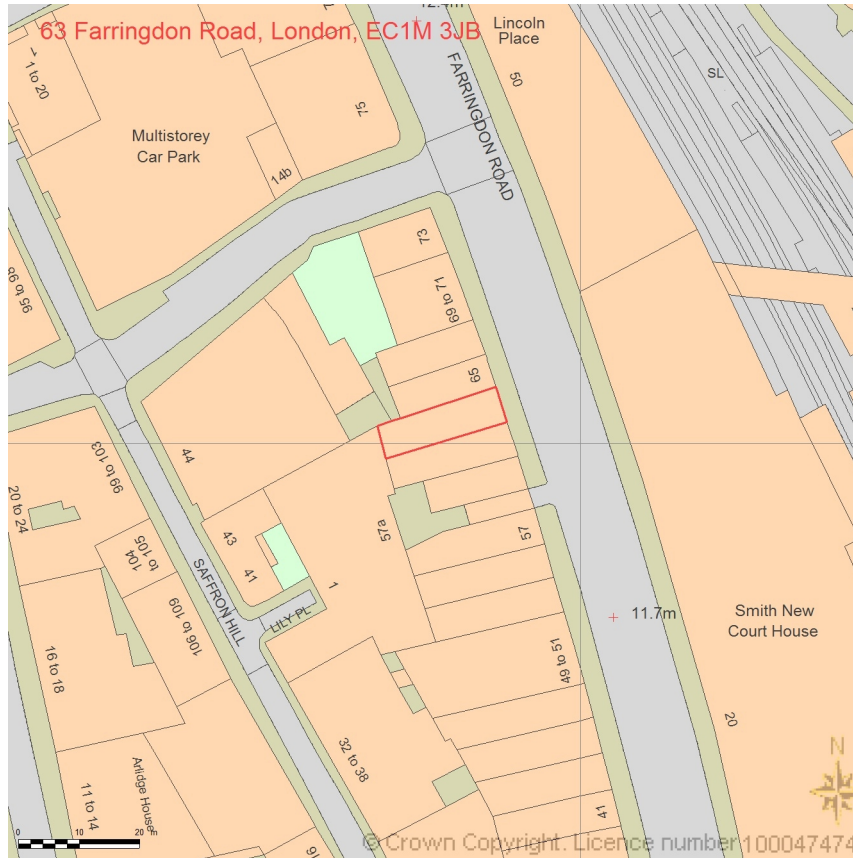

SITE LOCATION PLAN
AREA 2 HA
SCALE: 1:1250 on A4
CENTRE COORDINATES: 531476 , 181902

Supplied by Streetwise Maps Ltd
www.streetwise.net
Licence No: 100047474