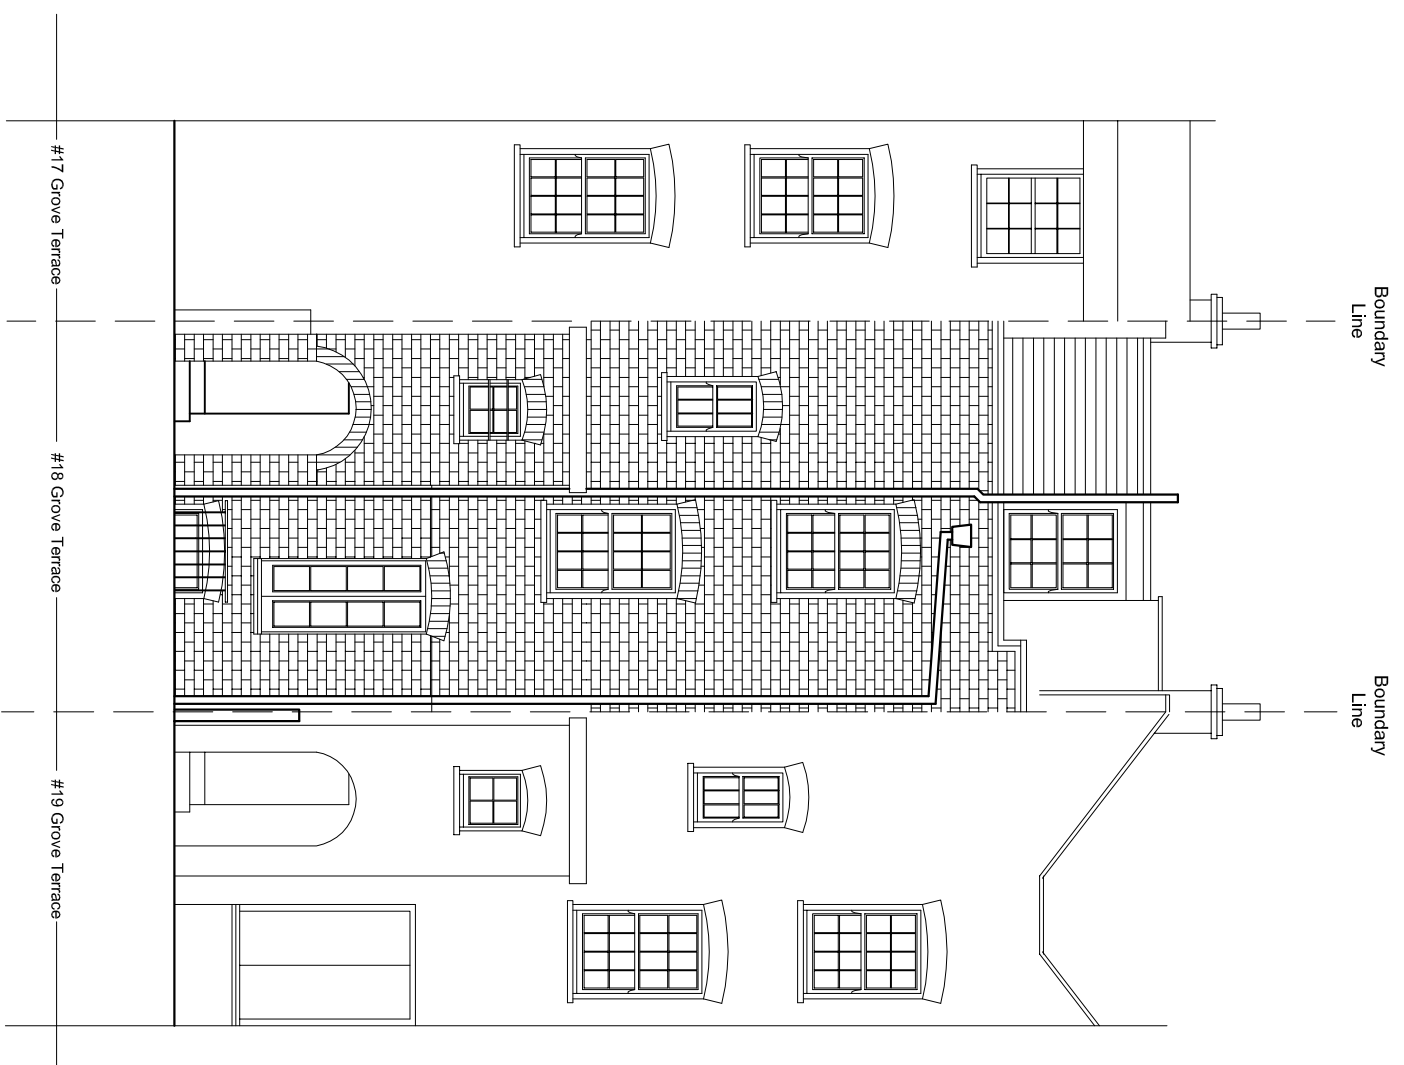

FRONT ELEVATION

REAR ELEVATION

Archetype	
<i>Architects Planners Designers</i>	
121 Gloucester Place, London W1U Tel: 020 7486 3866 Fax: 020 7486 3886 e-mail: architect@archetype.org.uk	
Project: 18 GROVE TERRACE LONDON NWS 1PH	
Drawing Title: EXISTING ELEVATIONS	
Drawn:	Date: OCT 14
Scale:	Scale: 1:100 @ A3
Plan No. 1049 (01) -03	Sheet: A
Status: <input checked="" type="radio"/> Preliminary drawing <input type="radio"/> Tender drawing <input type="radio"/> Working drawing	
CAD Ref. -	