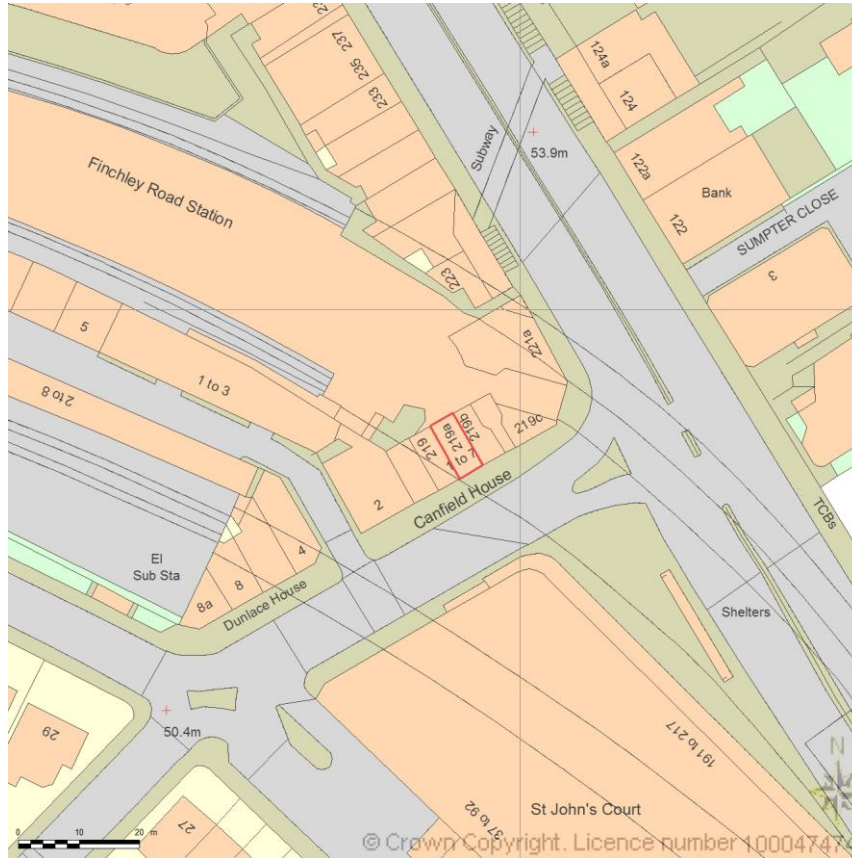

SITE LOCATION PLAN
AREA 2 HA
London-Tokyo Property Services - 219A Finchley Road NW3 6LP
SCALE 1:1250 on A4
CENTRE COORDINATES: 526286, 184680

Supplied by Streetwise Maps Ltd
www.streetwise.net
Licence No: 100047474
10/11/2014 19:02