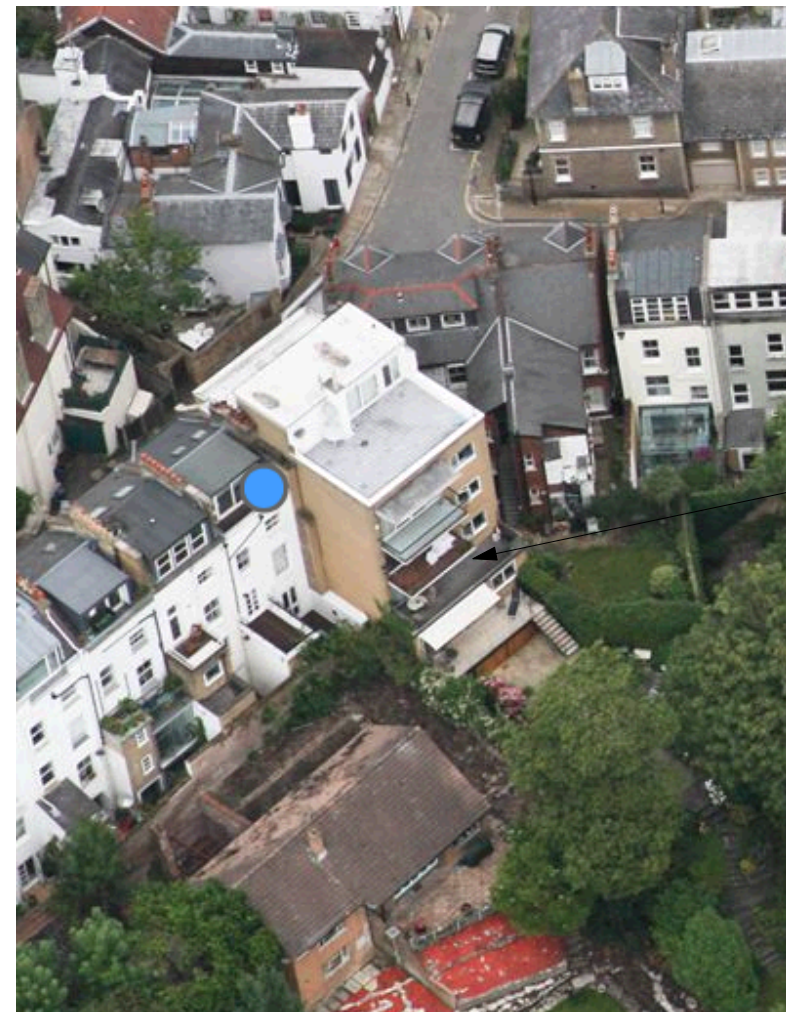

**FIND**  
PROFESSIONAL MAPPING INTELLIGENCE

© Crown Copyright 2014. All rights reserved. Licence Number 100047514

Scale 1:500  
Date 13/11/14

Flat 2 Athenaeum Hall

Flat 2 Athenaeum Hall

rev	date	initials	description

location

Amos Goldreich Architecture  
Studio 32  
Bickerton House  
25 Bickerton Road  
London N19 5JT  
T +44(0)207272 2532  
E info@agarchitecture.net  
www.agarchitecture.net

project  
**Flat 2 Athenaeum Hall**

drawing title  
**Site Plan and Photos**

drawn	scale @ A3	status
AG	1:100	Planning
date	project number	drawing number
November 2014	078	100
rev.		
-		