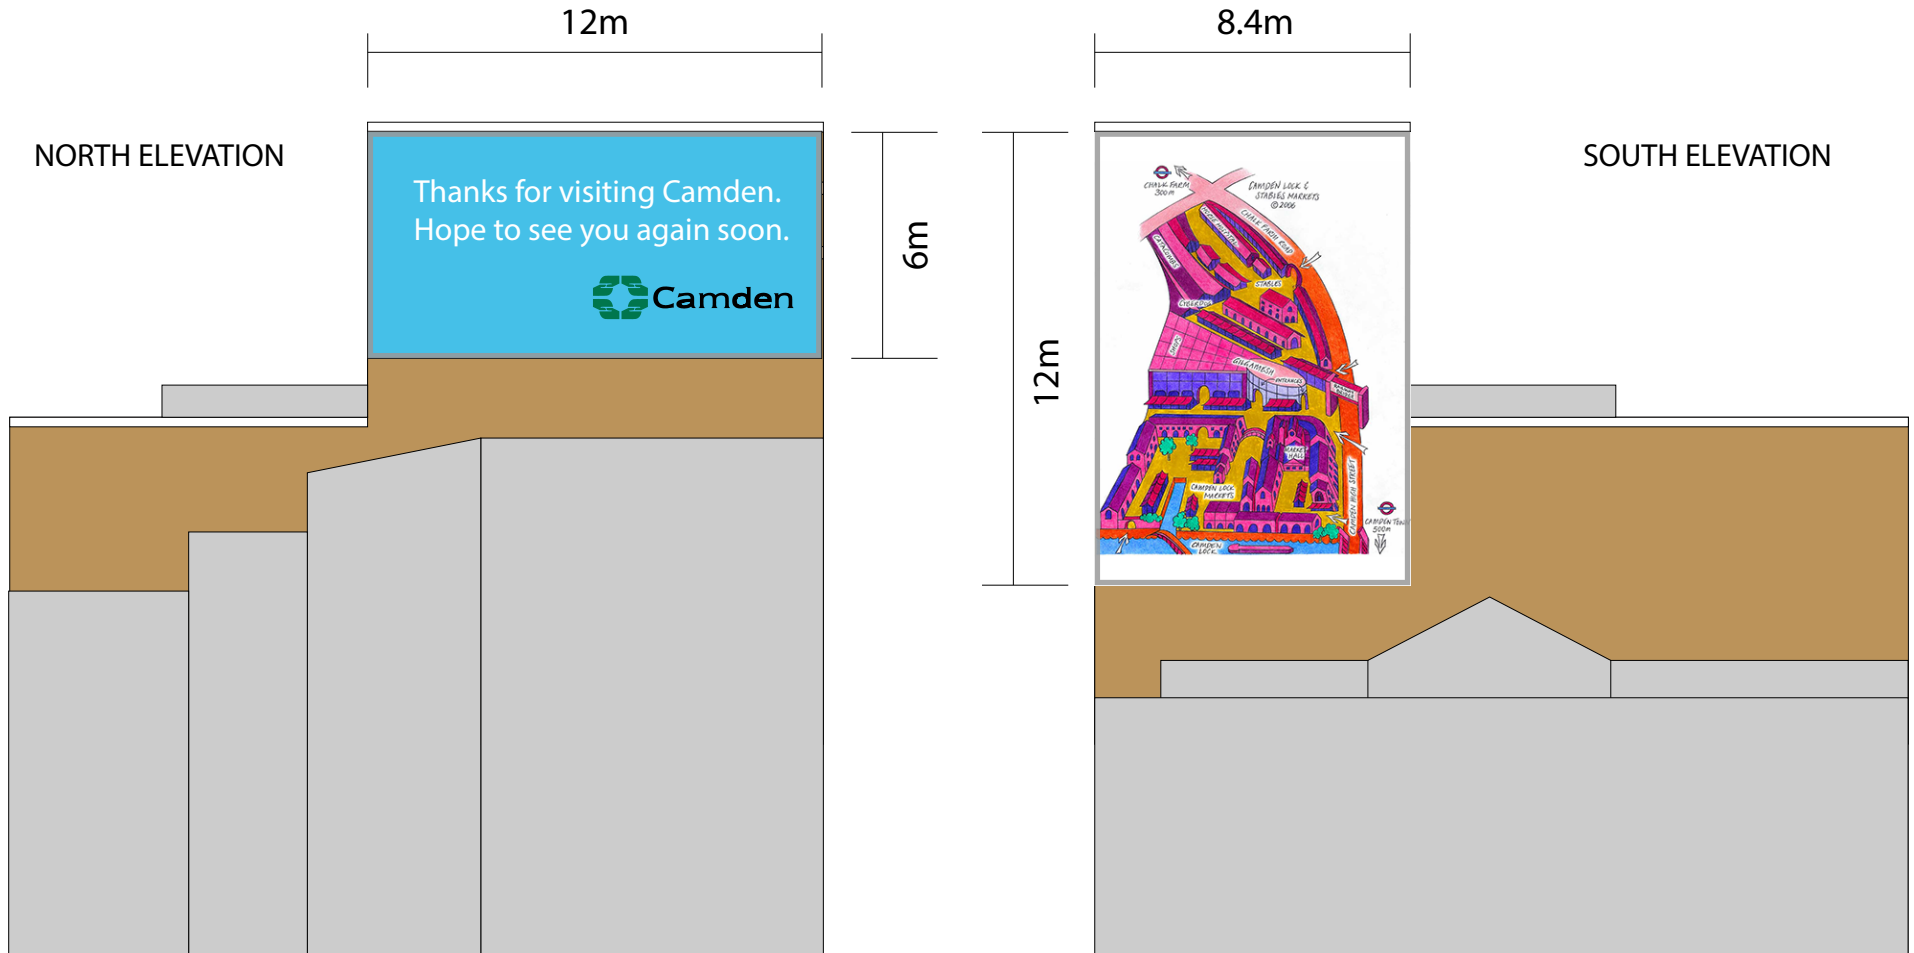

## BANNER SPECIFICATIONS 2

Site: 178-182 Camden High Street,  
Camden Town, London, NW1 8QP

Date: 6 July 2014

Dwg. No: 002144/008

Scale: 1:200@A4