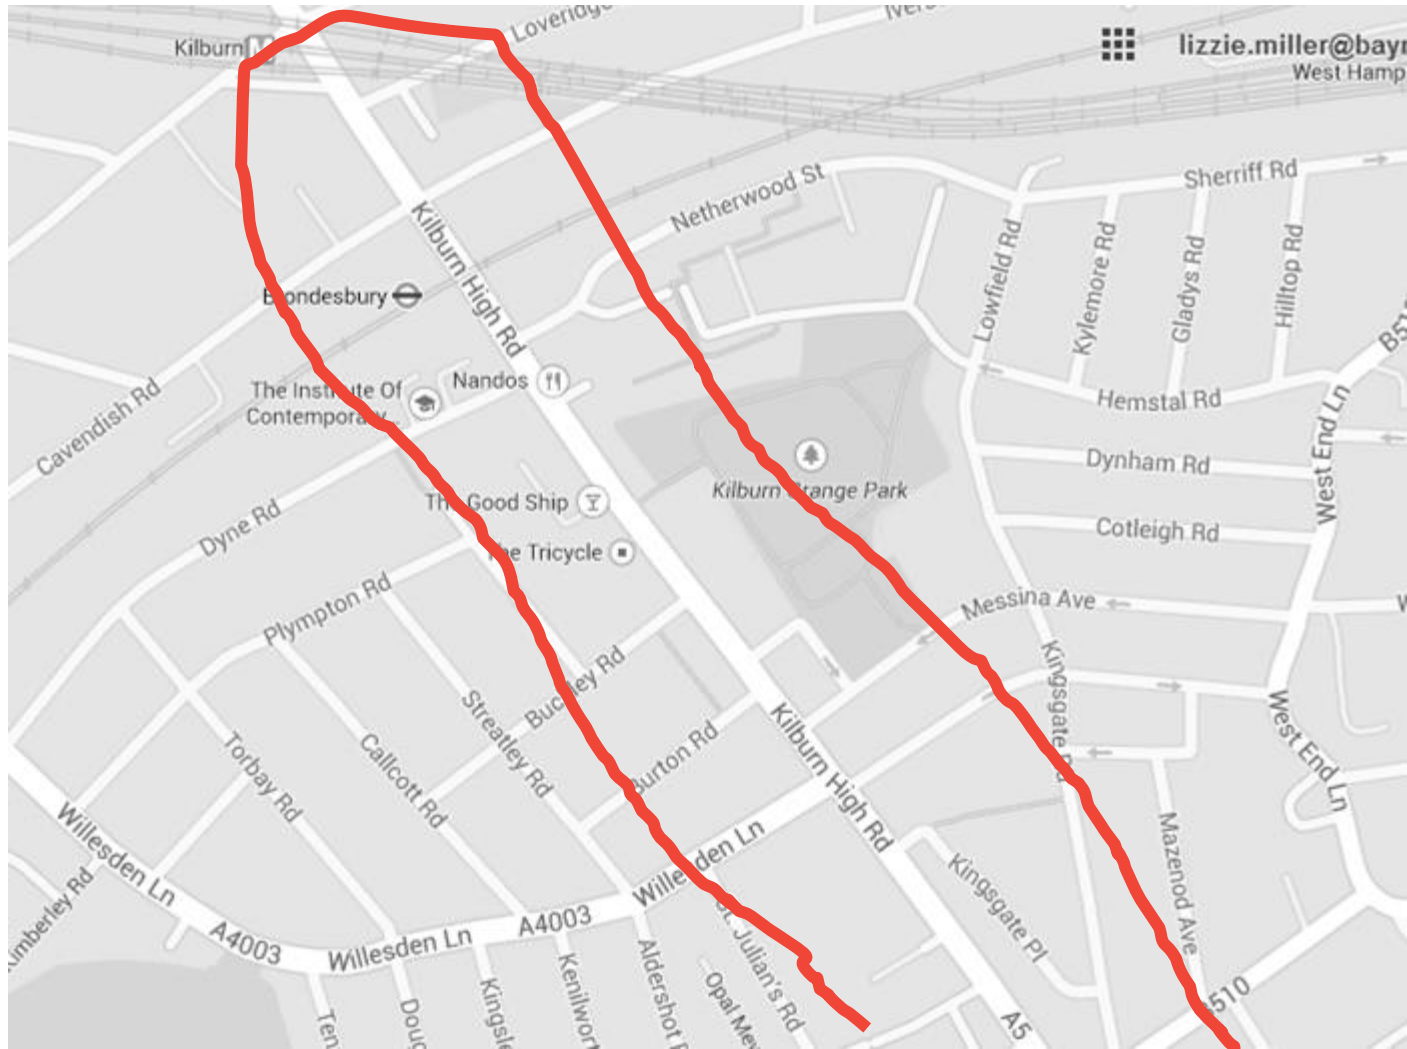

Banner description

2.2m x 0.785m
PVC double sided banner

Kilburn High Road [1] [2.2m x 0.785m] – 20 sites

Camden

 SITE BOUNDARY

Banner description

2.2m x 0.785m
PVC double sided banner

Kilburn High Road [2] [2.2m x 0.785m] – 8 sites

Camden

SITE BOUNDARY