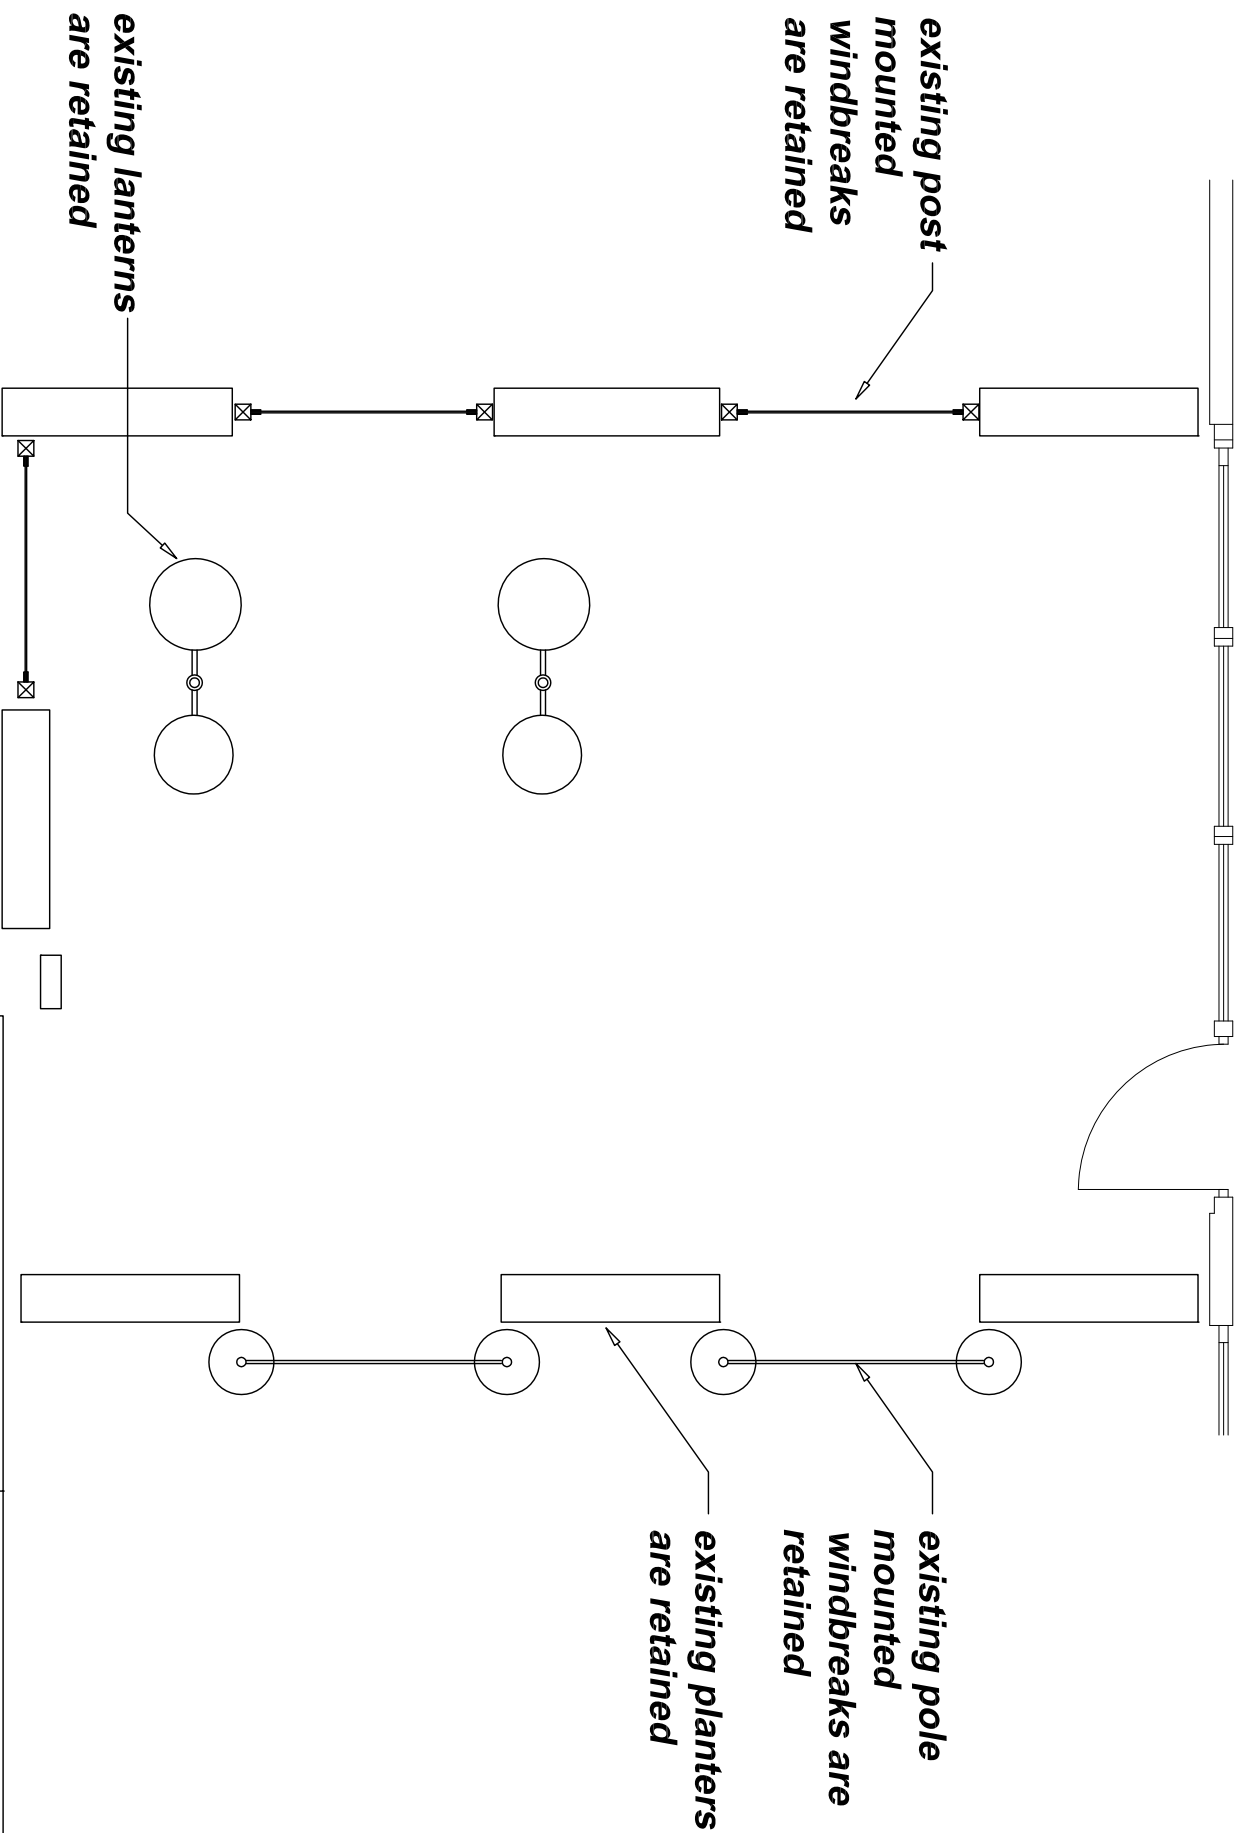

Wall mounted menu box - 1 off
Scale 1:10
 1.2mm descaled stainless steel folded and welded box is finished satin black. Front display is backed with laminated 6mm glass. Internally illuminated by low energy white LEDs which are fitted in the top recess. Screw fixed to the wall.

Front elevation and aerial view with the windbreaks and lanterns in place
Scale 1:50

Proposed

Lantern frame - 2 off
Scale 1:20
 Existing frames and lanterns are retained. Replacement vinyl has printed black text added to one of the white stripes.