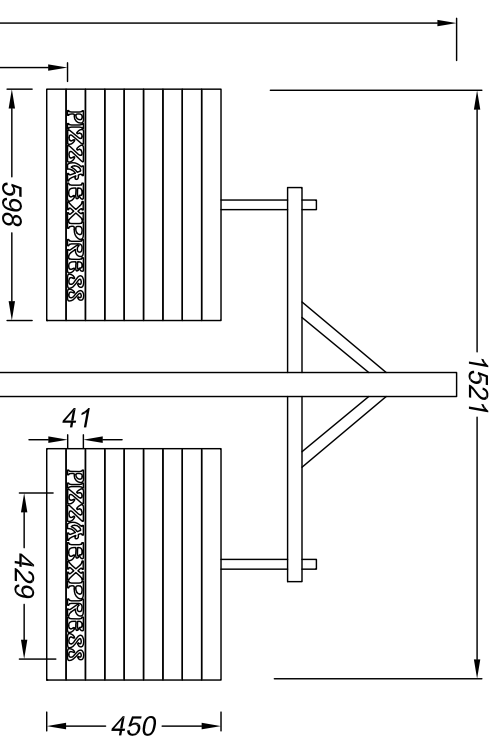

Wall mounted menu box - 1 off
Scale 1:10
 1.2mm descaled stainless steel folded and welded box is finished satin black. Front display is backed with laminated 6mm glass. Internally illuminated by low energy white LEDs which are fitted in the top recess. Screw fixed to the wall.

Front elevation and aerial view with the windbreaks and lanterns in place
Scale 1:50

Proposed

Lantern frame - 2 off
Scale 1:20
 Existing frames and lanterns are retained. Replacement vinyl has printed black text added to one of the white stripes.