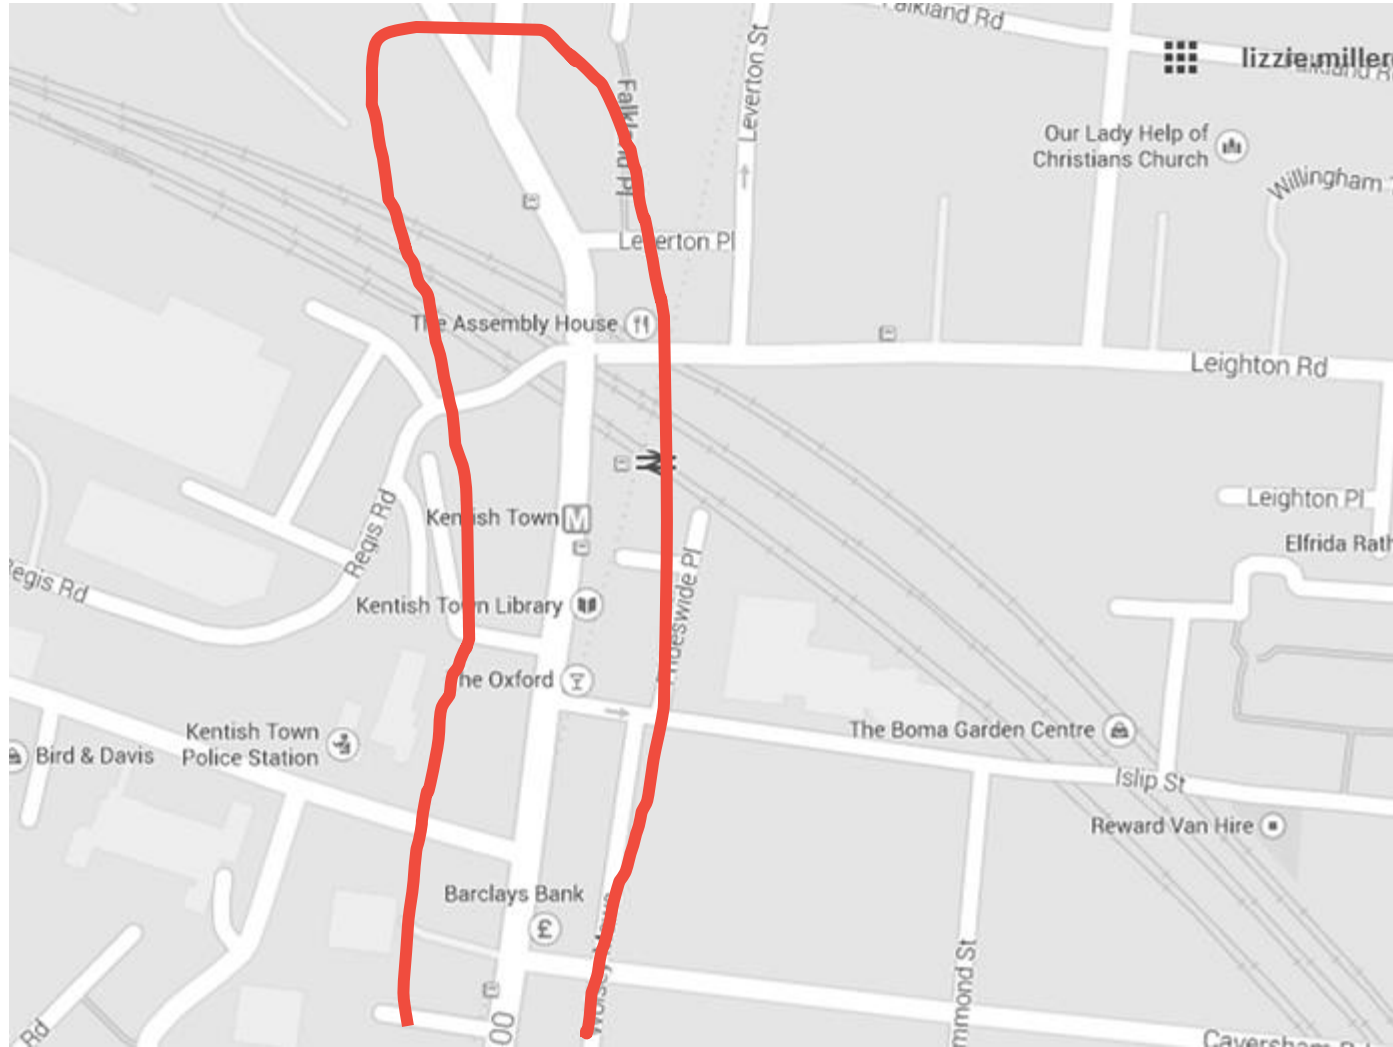

Banner description

2.2m x 0.785m
PVC double sided banner

Kentish Town Road [1] [2.2m x 0.785m] – 6 sites

Camden

SITE BOUNDARY

Banner description

2.2m x 0.785m
PVC double sided banner

Kentish Town Road [2] [2.2m x 0.785m] – 8 sites

Camden

Banner description

2.2m x 0.785m

PVC double sided banner

Kentish Town Road [3] [2.2m x 0.785m] – 8 sites

Camden

SITE BOUNDARY