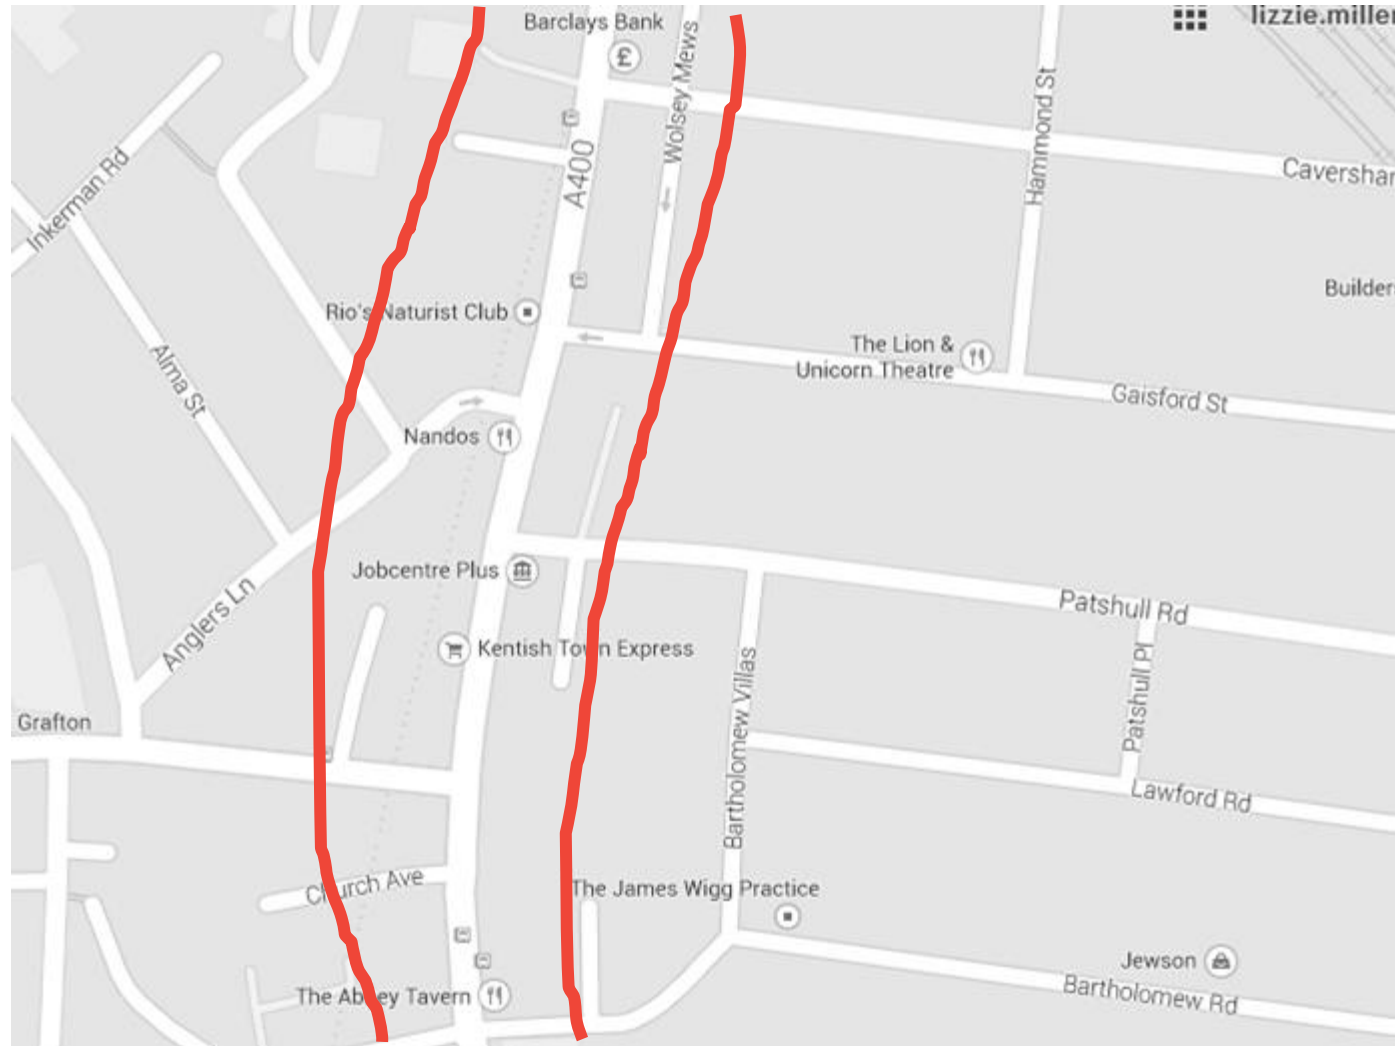

Banner description

2.2m x 0.785m
PVC double sided banner

Kentish Town Road [1] [2.2m x 0.785m] – 6 sites

Camden

SITE BOUNDARY

Banner description

2.2m x 0.785m
PVC double sided banner

Kentish Town Road [2] [2.2m x 0.785m] – 8 sites

Camden

Banner description

2.2m x 0.785m

PVC double sided banner

Kentish Town Road [3] [2.2m x 0.785m] – 8 sites

Camden

SITE BOUNDARY