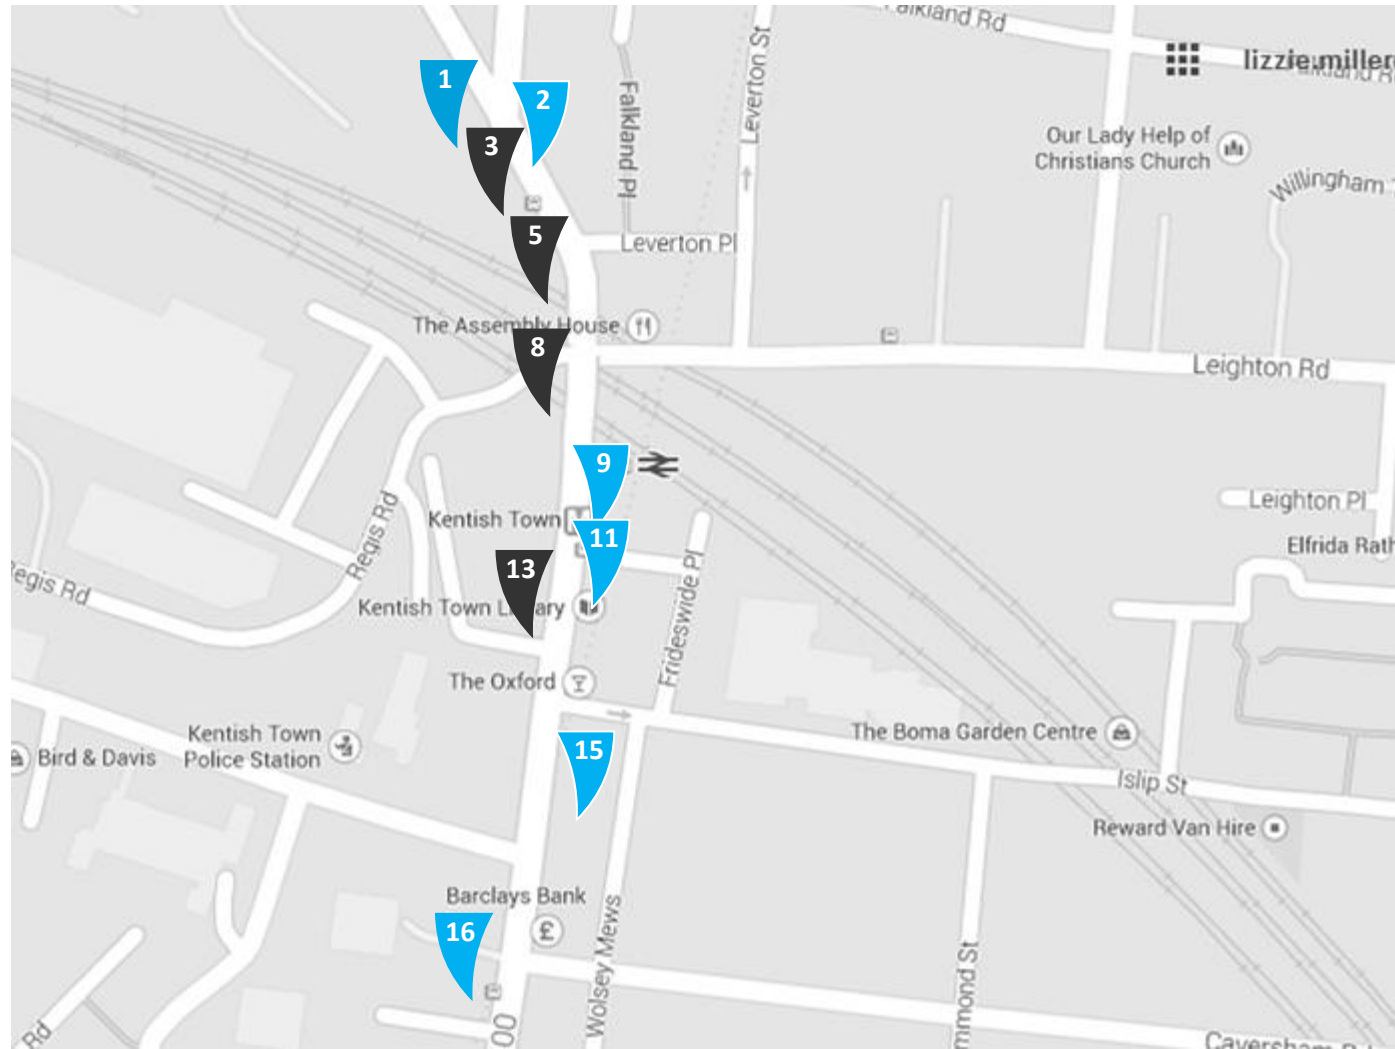

**Banner description**

2.2m x 0.785m  
PVC double sided banner

# Kentish Town Road [1] [2.2m x 0.785m] – 6 sites

Camden

-  CHOSEN SITES
-  SITE UNSUITABLE, PLANNING NOT REQ'D

**Banner description**

2.2m x 0.785m  
PVC double sided banner

# Kentish Town Road [2] [2.2m x 0.785m] – 8 sites

Camden

-  CHOSEN SITES
-  SITE UNSUITABLE, PLANNING NOT REQ'D

**Banner description**

2.2m x 0.785m  
PVC double sided banner

# Kentish Town Road [3] [2.2m x 0.785m] – 8 sites

Camden

-  CHOSEN SITES
-  SITE UNSUITABLE,  
PLANNING NOT REQ'D