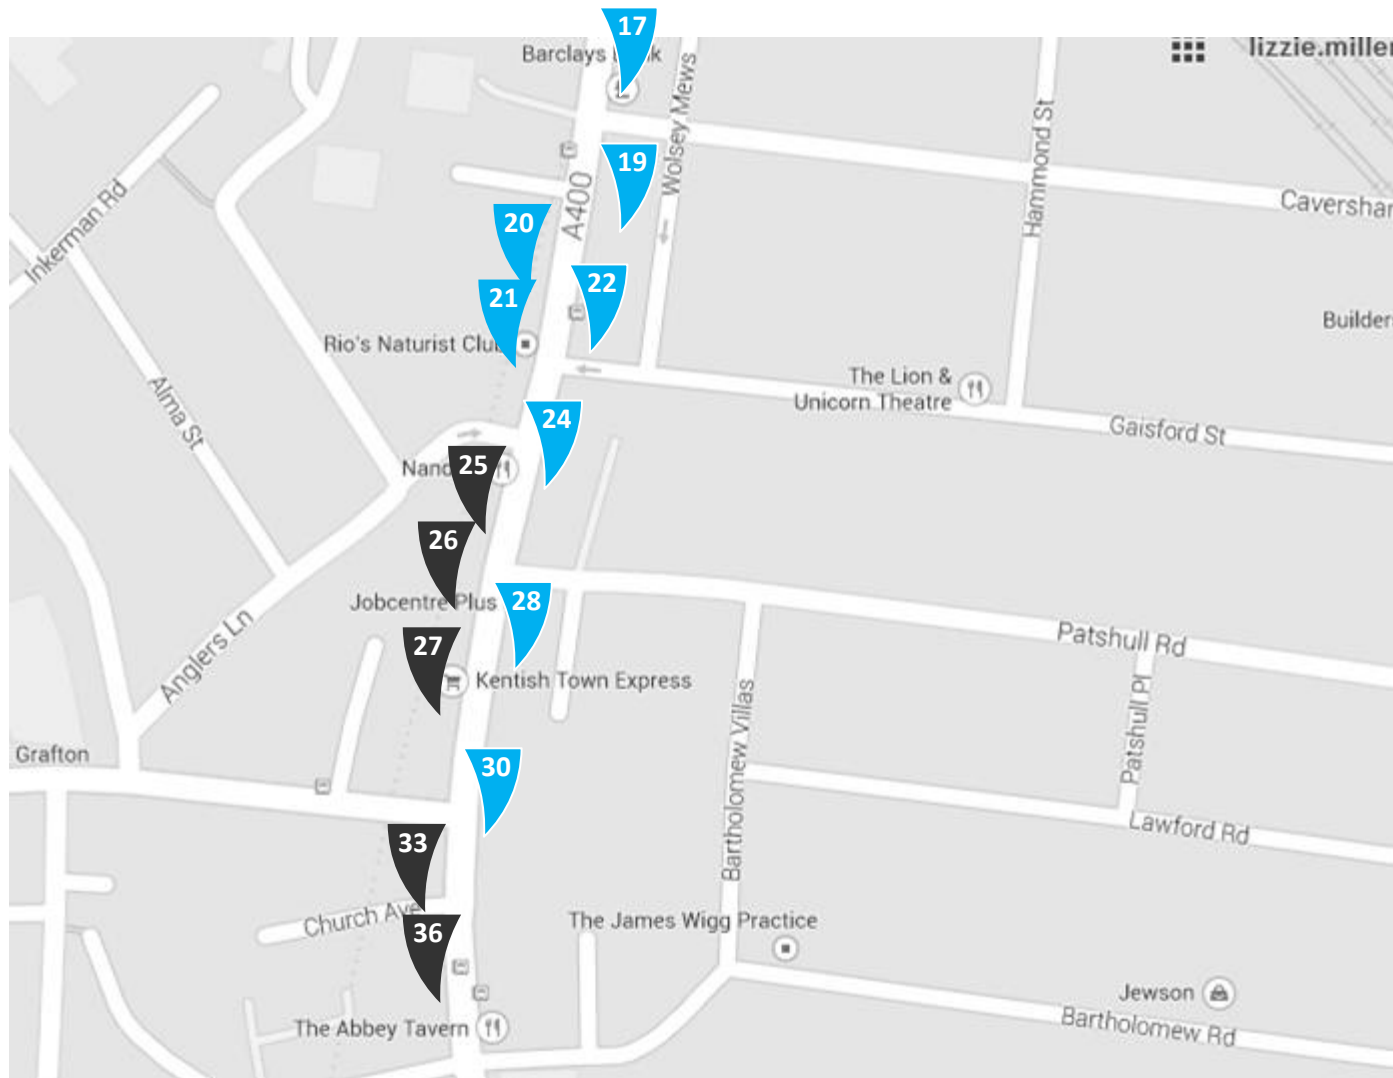

**Banner description**

2.2m x 0.785m  
PVC double sided banner

# Kentish Town Road [1] [2.2m x 0.785m] – 6 sites

Camden

-  CHOSEN SITES
-  SITE UNSUITABLE, PLANNING NOT REQ'D

**Banner description**

2.2m x 0.785m  
PVC double sided banner

# Kentish Town Road [2] [2.2m x 0.785m] – 8 sites

Camden

-  CHOSEN SITES
-  SITE UNSUITABLE, PLANNING NOT REQ'D

**Banner description**

2.2m x 0.785m  
PVC double sided banner

# Kentish Town Road [3] [2.2m x 0.785m] – 8 sites

Camden

-  CHOSEN SITES
-  SITE UNSUITABLE,  
PLANNING NOT REQ'D