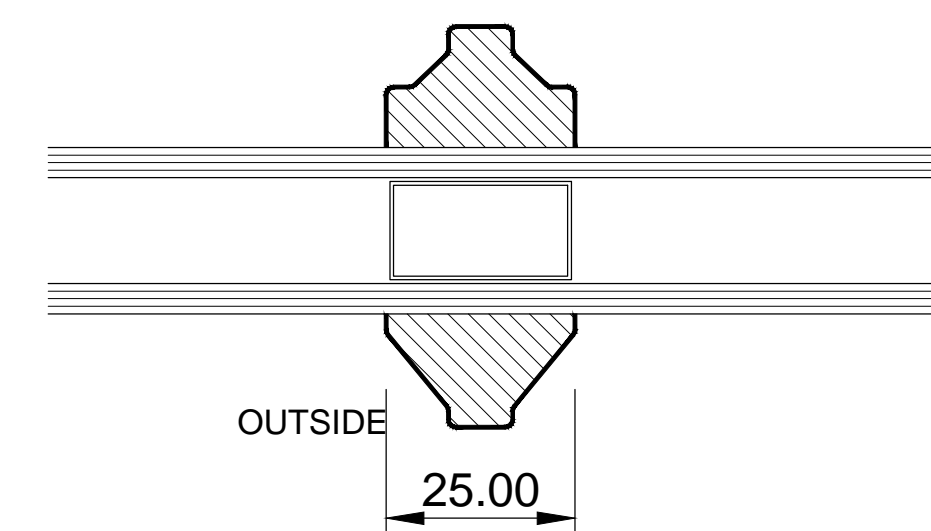

WINDOW 2

GEORGIAN BAR SECTION

SECTION C

Title: SHAH ES3747AS
Scale: 1:1 | 1:10 Paper Size: A1
Date: 11/11/2014 Drawing No. 6202104