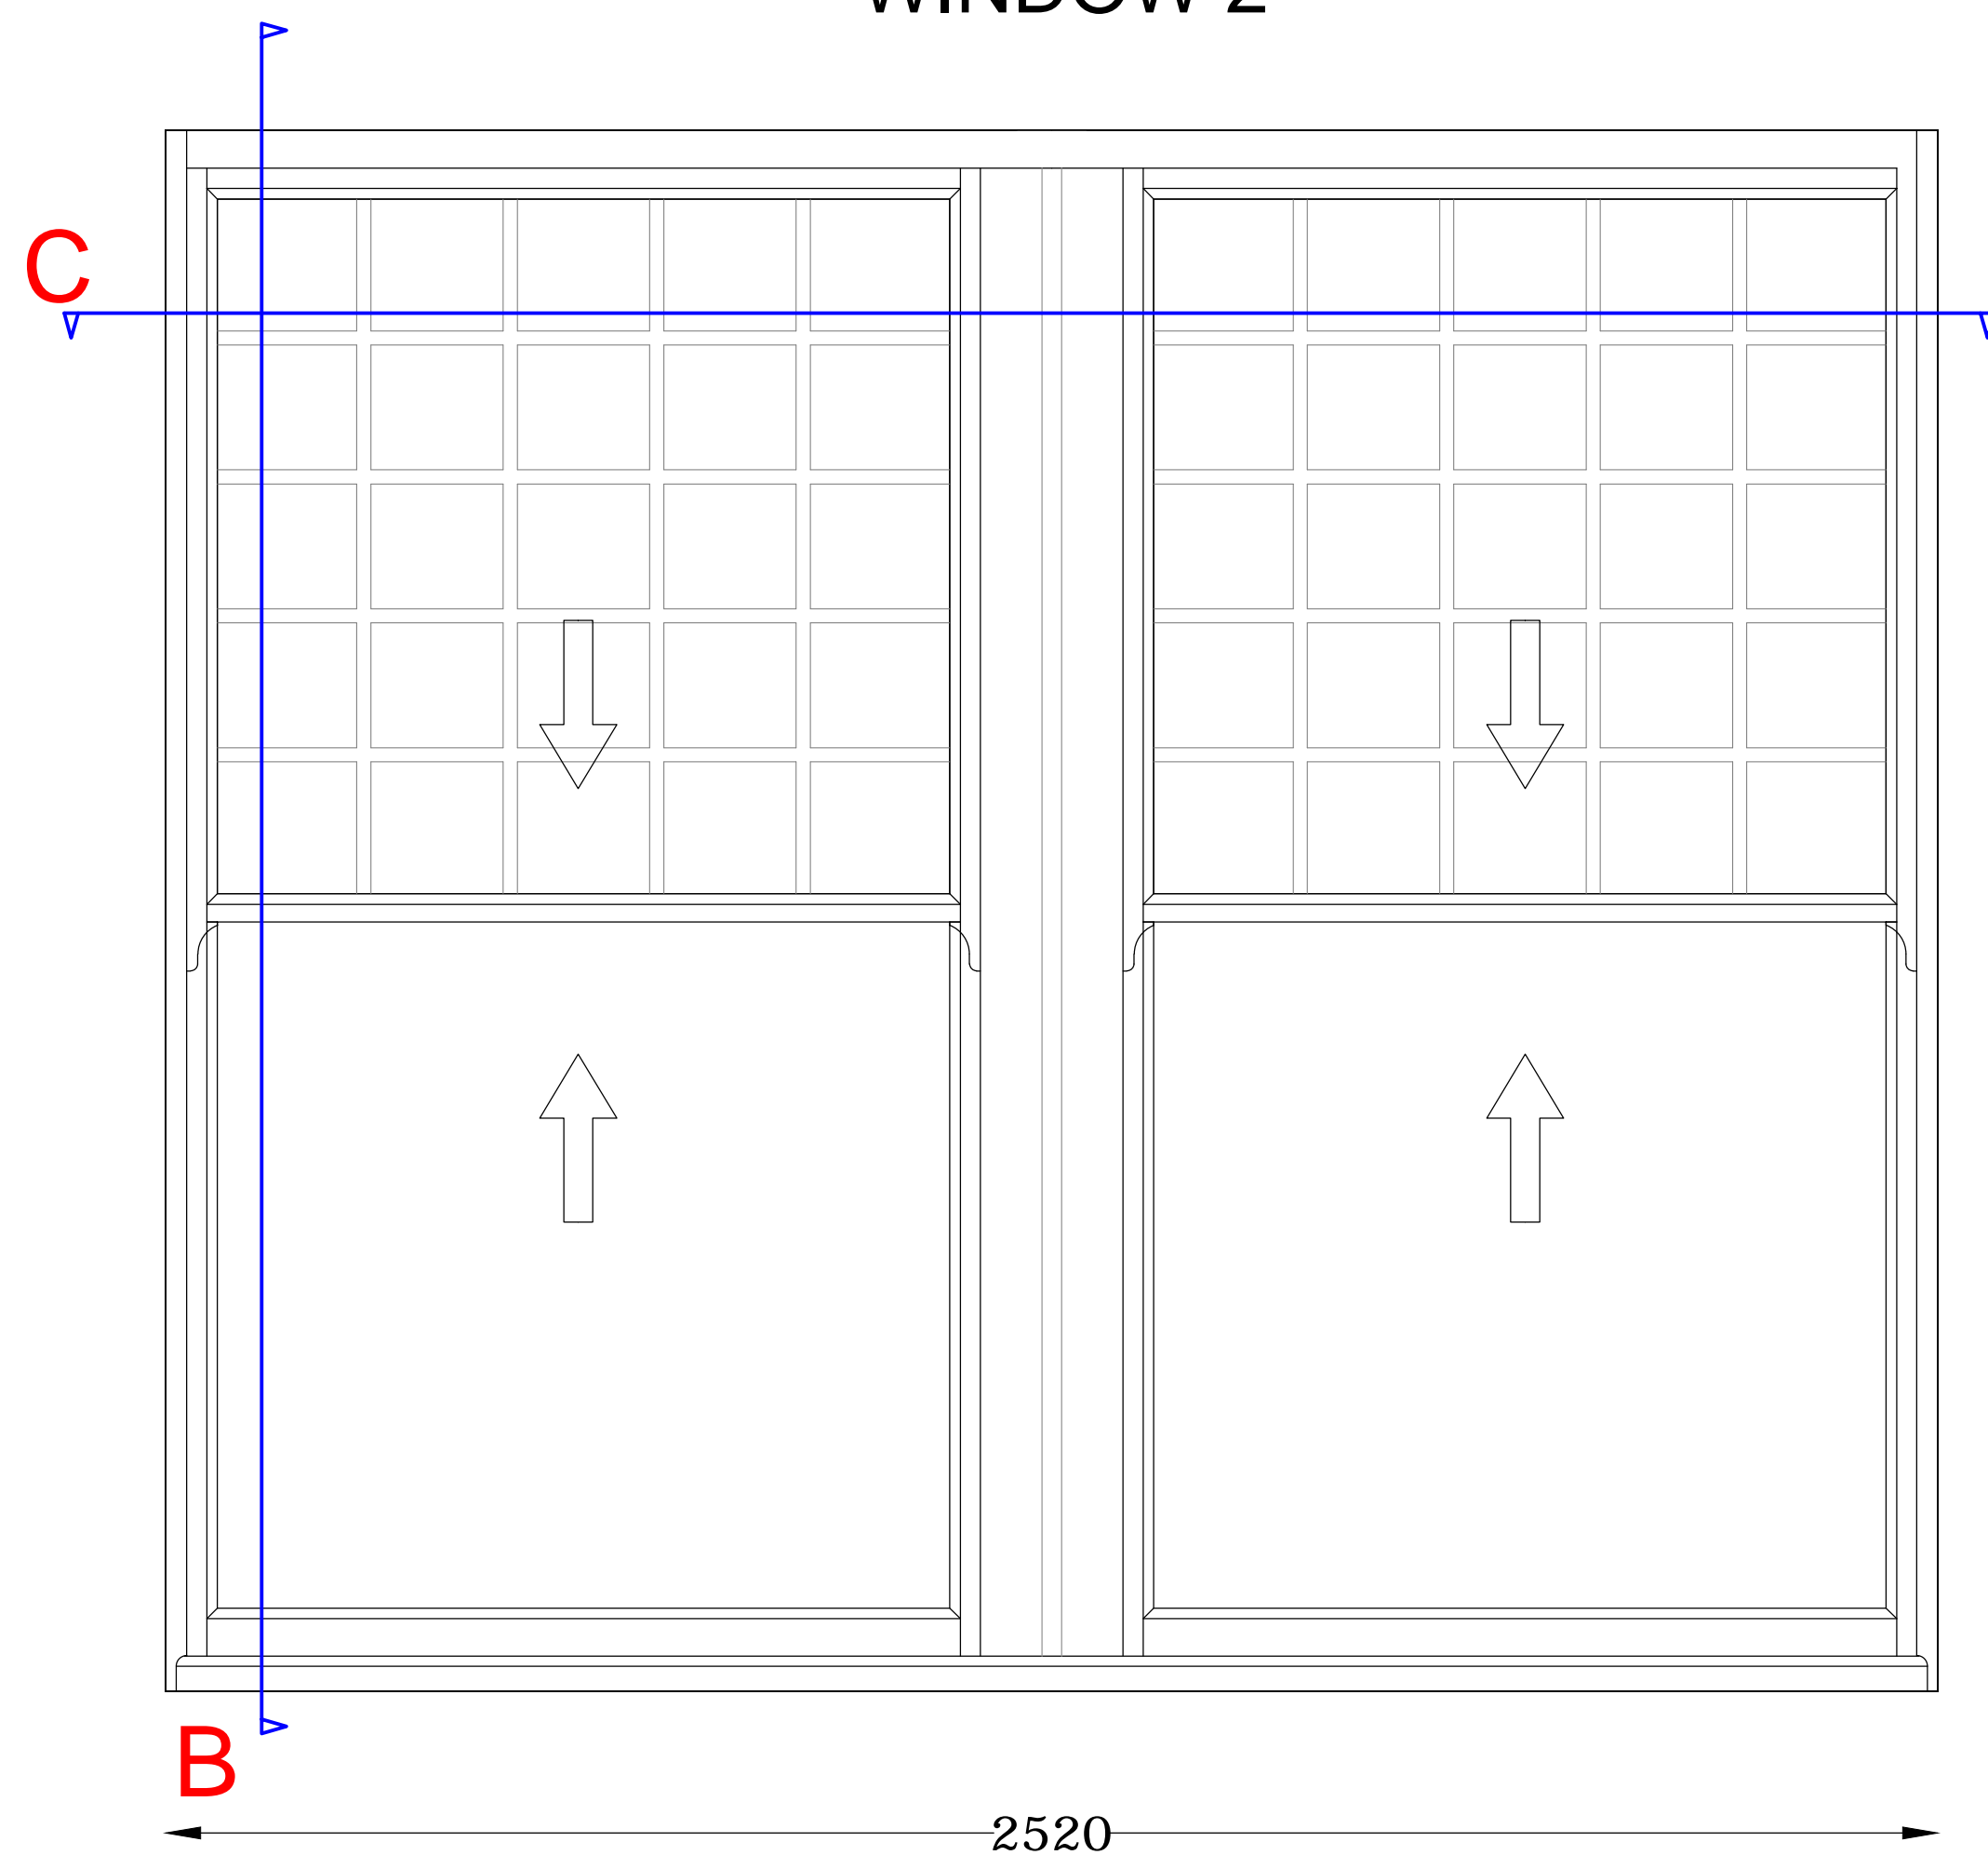

WINDOW 2

GEORGIAN BAR SECTION

SECTION C

Title: SHAH ES3747AS
Scale: 1:1 | 1:10 Paper Size: A1
Date: 11/11/2014 Drawing No. 6202104