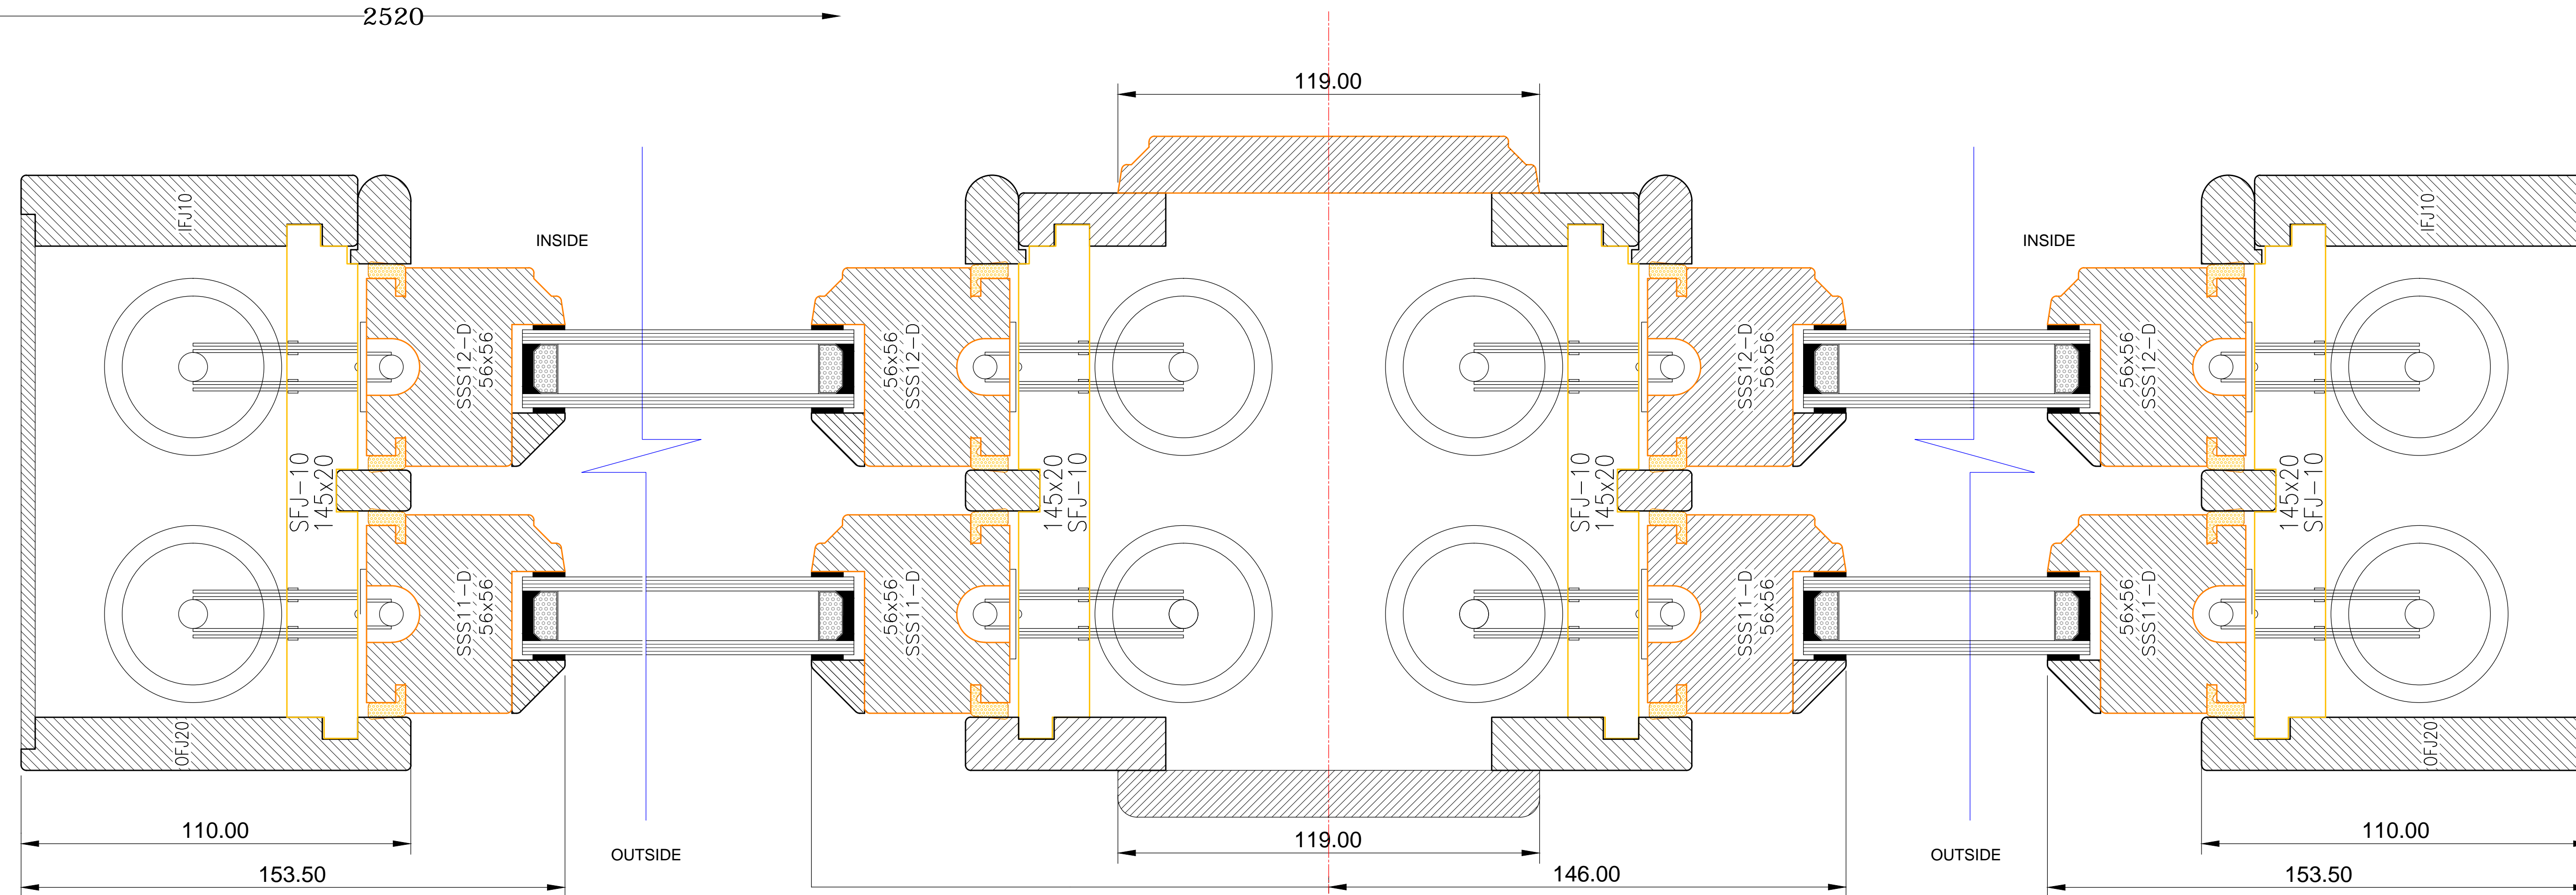

WINDOW 2

GEORGIAN BAR SECTION

SECTION C

Title: SHAH ES3747AS
Scale: 1:1 | 1:10 Paper Size: A1
Date: 11/11/2014 Drawing No. 6202104