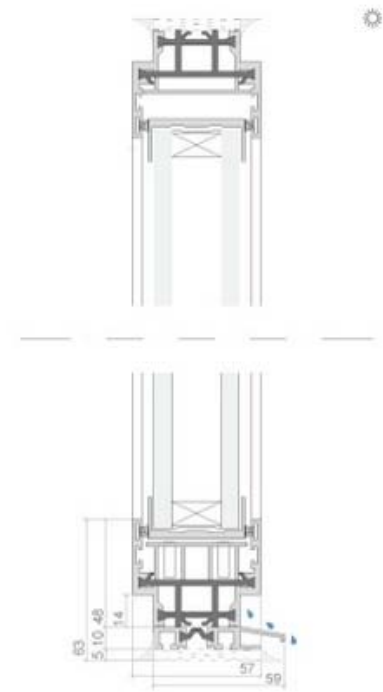

## — Panoramah 38 Series

This series is used for exterior and allows an excellent acoustic and thermal insulation. This structural characteristics permit the inclusion of a mosquito net, interior shutters or blinds, and also offer the possibility of a heated glass system. It is a system that allows minimalist double glazed windows with glass surface until 18 m<sup>2</sup> with or without motorization.

— Panoramah! 38 monorail (into pocket)  
Panoramah! 38 Series

MAXIMUM 18 M<sup>2</sup> PER GLASS PANEL

MONORAIL SLIDING INTO POCKET

Scale 1:2

— Panoramah! 38 birail  
Panoramah! 38 Series

Scale 1:2

maximum 16 m<sup>2</sup> per glass panel

# — Panoramah! 38 birail (into pocket)

Panoramah! 38 Series

Scale 1:2

MAXIMUM 18 M' PER GLASS PANEL

MONORAIL SLIDING INTO POCKET