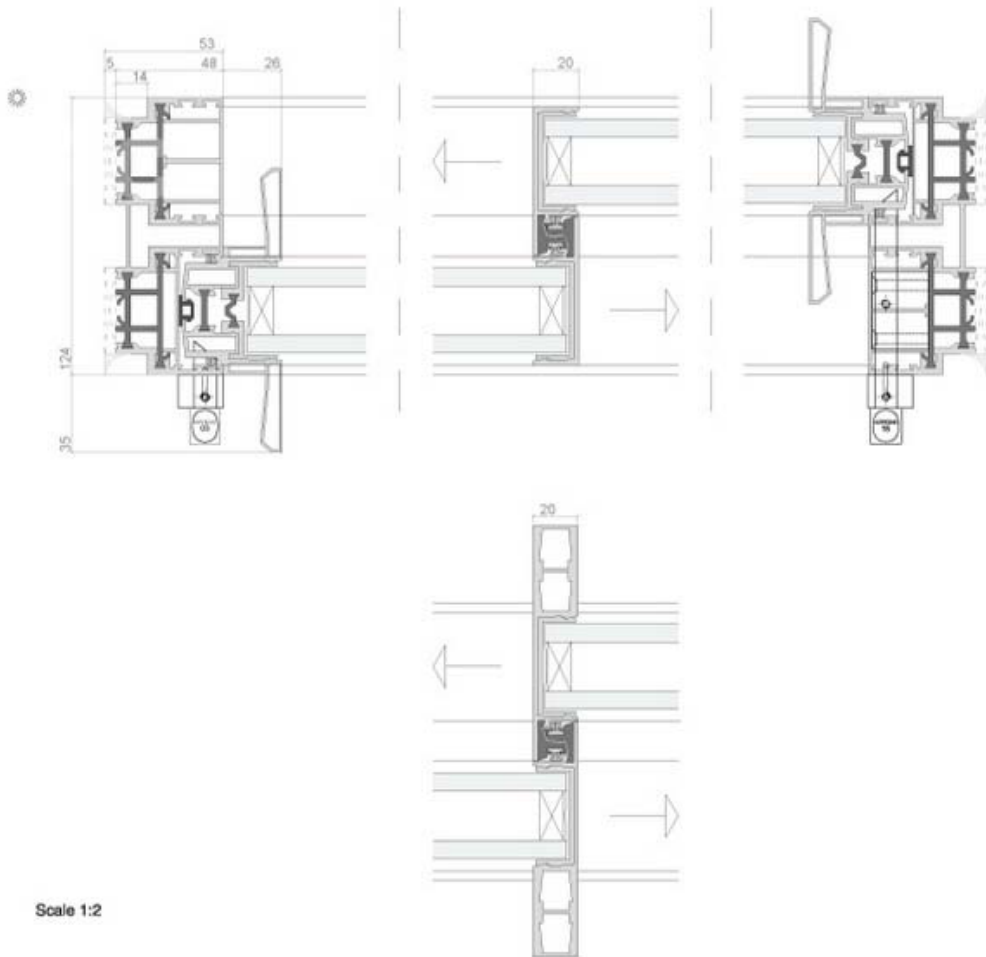

— Panoramah! 38 monorail (into pocket)  
Panoramah! 38 Series

MAXIMUM 18 M<sup>2</sup> PER GLASS PANEL

MONORAIL SLIDING INTO POCKET

Scale 1:2

— Panoramah! 38 birail  
Panoramah! 38 Series

Scale 1:2

maximum 16 m<sup>2</sup> per glass panel

BIFAIL SLIDING

# — Panoramah! 38 birail (into pocket)

Panoramah! 38 Series

Scale 1:2

MAXIMUM 18 M' PER GLASS PANEL

MONORAIL SLIDING INTO POCKET