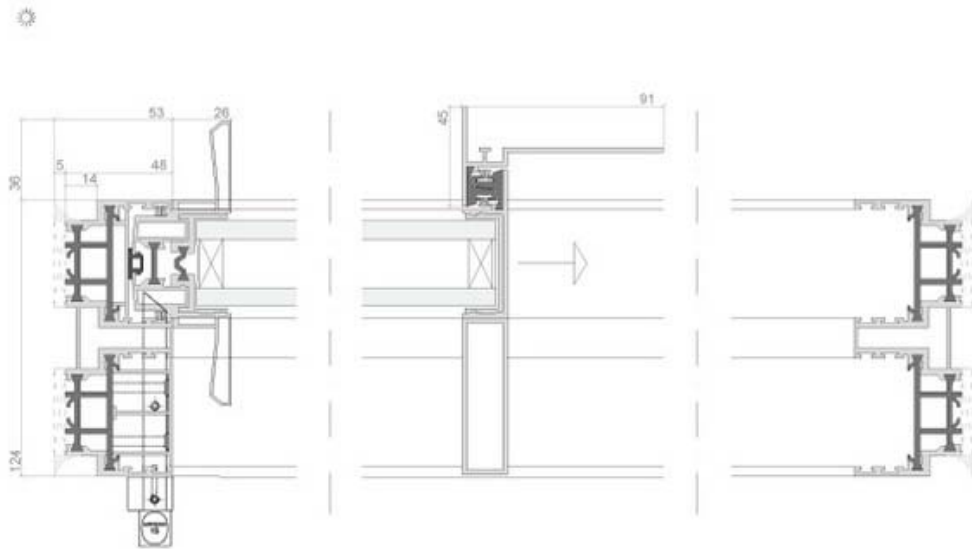

— Panoramah! 38 monorail (into pocket)  
Panoramah! 38 Series

MAXIMUM 18 M<sup>2</sup> PER GLASS PANEL

MONORAIL SLIDING INTO POCKET

Scale 1:2

— Panoramah! 38 birail  
Panoramah! 38 Series

Scale 1:2

maximum 16 m<sup>2</sup> per glass panel

# — Panoramah! 38 birail (into pocket)

Panoramah! 38 Series

Scale 1:2

MAXIMUM 18 M' PER GLASS PANEL

MONORAIL SLIDING INTO POCKET