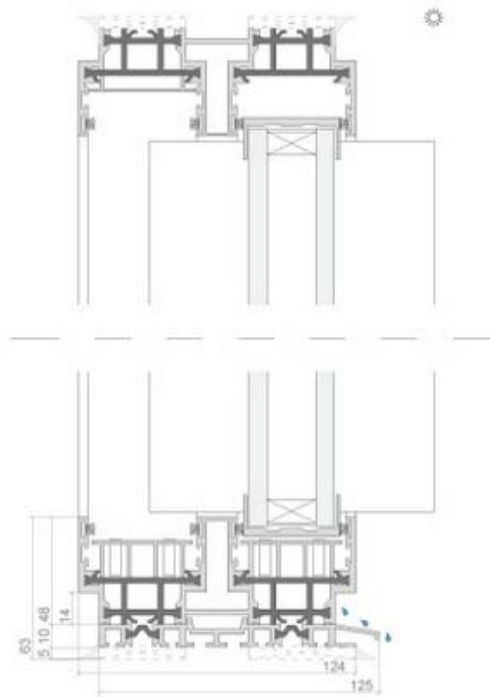

— Panoramah! 38 monorail (into pocket)  
Panoramah! 38 Series

MAXIMUM 18 M<sup>2</sup> PER GLASS PANEL

MONORAIL SLIDING INTO POCKET

Scale 1:2

— Panoramah! 38 birail  
Panoramah! 38 Series

Scale 1:2

maximum 16 m<sup>2</sup> per glass panel

BIFAIL SLIDING

# — Panoramah! 38 birail (into pocket)

Panoramah! 38 Series

Scale 1:2

MAXIMUM 18 M' PER GLASS PANEL

MONORAIL SLIDING INTO POCKET