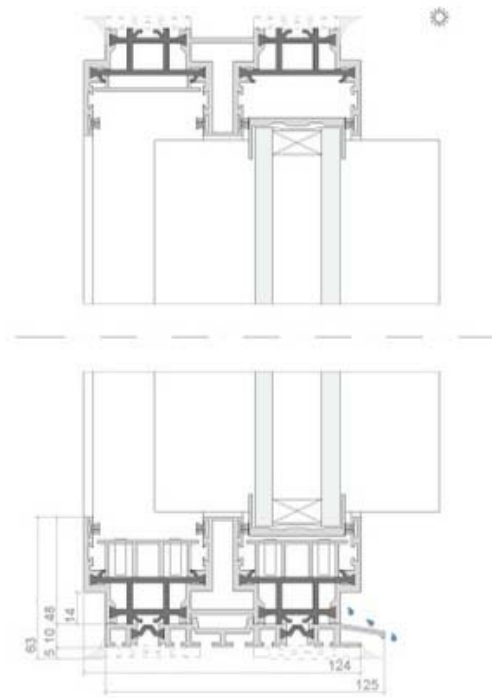

— Panoramah! 38 monorail (into pocket)  
Panoramah! 38 Series

MAXIMUM 18 M<sup>2</sup> PER GLASS PANEL

MONORAIL SLIDING INTO POCKET

Scale 1:2

— Panoramah! 38 birail  
Panoramah! 38 Series

Scale 1:2

maximum 16 m<sup>2</sup> per glass panel

# — Panoramah! 38 birail (into pocket)

Panoramah! 38 Series

Scale 1:2

MAXIMUM 18 M' PER GLASS PANEL

MONORAIL SLIDING INTO POCKET