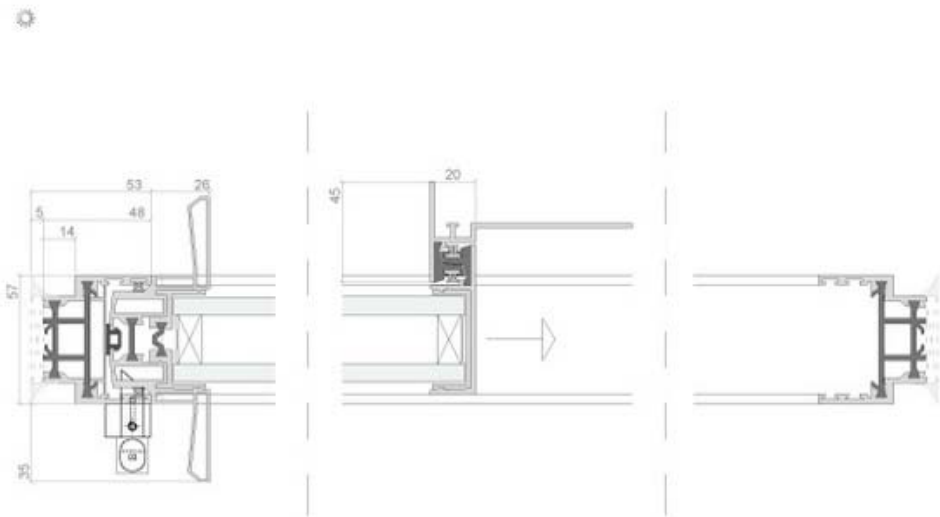

## — Panoramah 38 Series

This series is used for exterior and allows an excellent acoustic and thermal insulation. This structural characteristics permit the inclusion of a mosquito net, interior shutters or blinds, and also offer the possibility of a heated glass system. It is a system that allows minimalist double glazed windows with glass surface until 18 m<sup>2</sup> with or without motorization.

— Panoramah! 38 monorail (into pocket)  
Panoramah! 38 Series

MAXIMUM 18 M<sup>2</sup> PER GLASS PANEL

MONORAIL SLIDING INTO POCKET

Scale 1:2

— Panoramah! 38 birail  
Panoramah! 38 Series

Scale 1:2

maximum 16 m<sup>2</sup> per glass panel

# — Panoramah! 38 birail (into pocket)

Panoramah! 38 Series

Scale 1:2

MAXIMUM 18 M' PER GLASS PANEL

MONORAIL SLIDING INTO POCKET