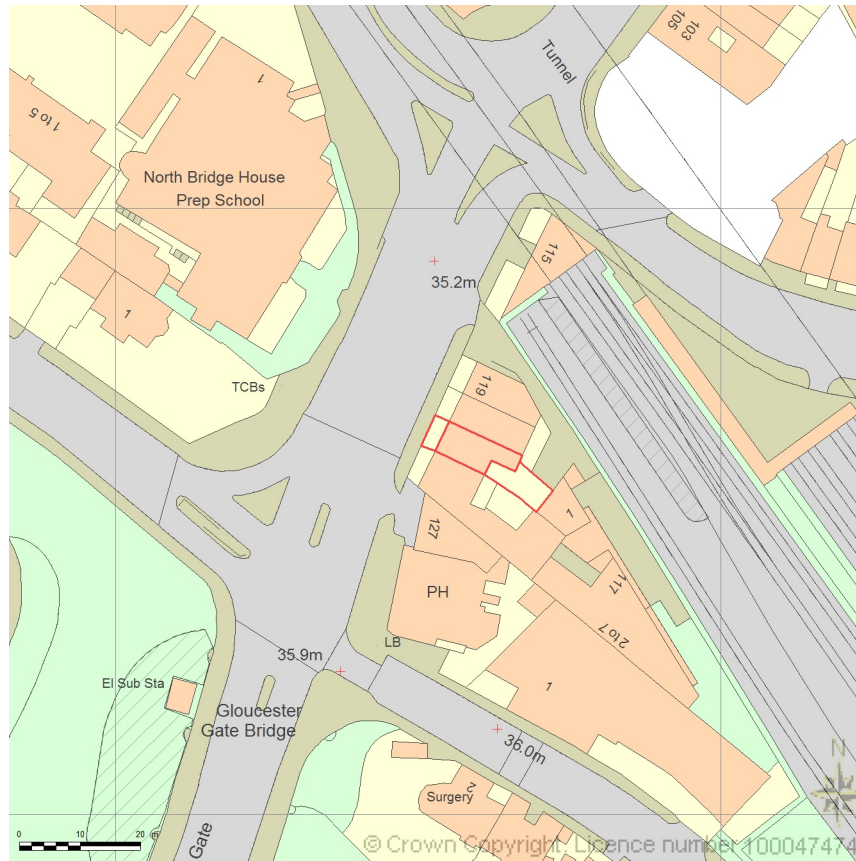

SITE LOCATION PLAN
AREA 2 HA
SCALE 1:1250 on A4
CENTRE COORDINATES: 528653, 183563

Supplied by Streetwise Maps Ltd
www.streetwise.net
Licence No: 100047474
26/10/2014 15:19