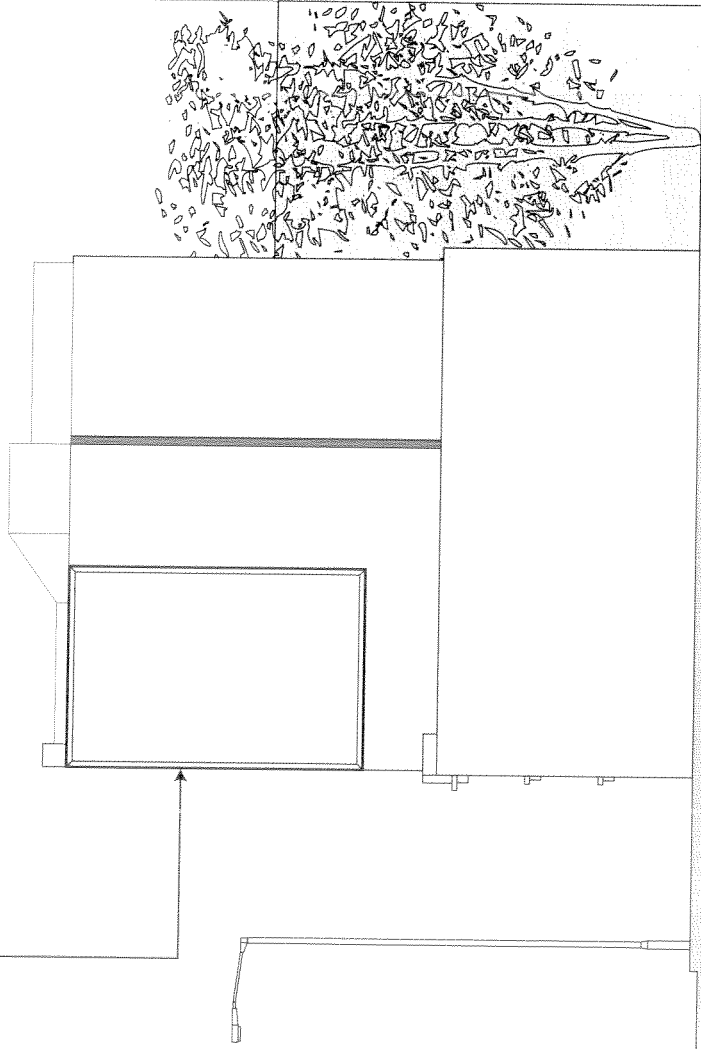

EXISTING ELEVATION

EXISTING POSTER PANEL

NEW COLLEGE COURT

NEW COLLEGE PARADE

PROPOSED ELEVATION

PROPOSED POSTER PANEL

NEW COLLEGE COURT

NEW COLLEGE PARADE

Site:
New College Court, New College Parade,
Finchley Road, London, NW3 5EP

Title:
Existing & Proposed
Elevations

Proposal:
New Digital Display

Date:
24 February 2014

Dwg. No.:
002061/002

Scale: 1:200@A4

STANDARD SPECIFICATION

Dwg. No:

A00001

Scale: 1:100@A4