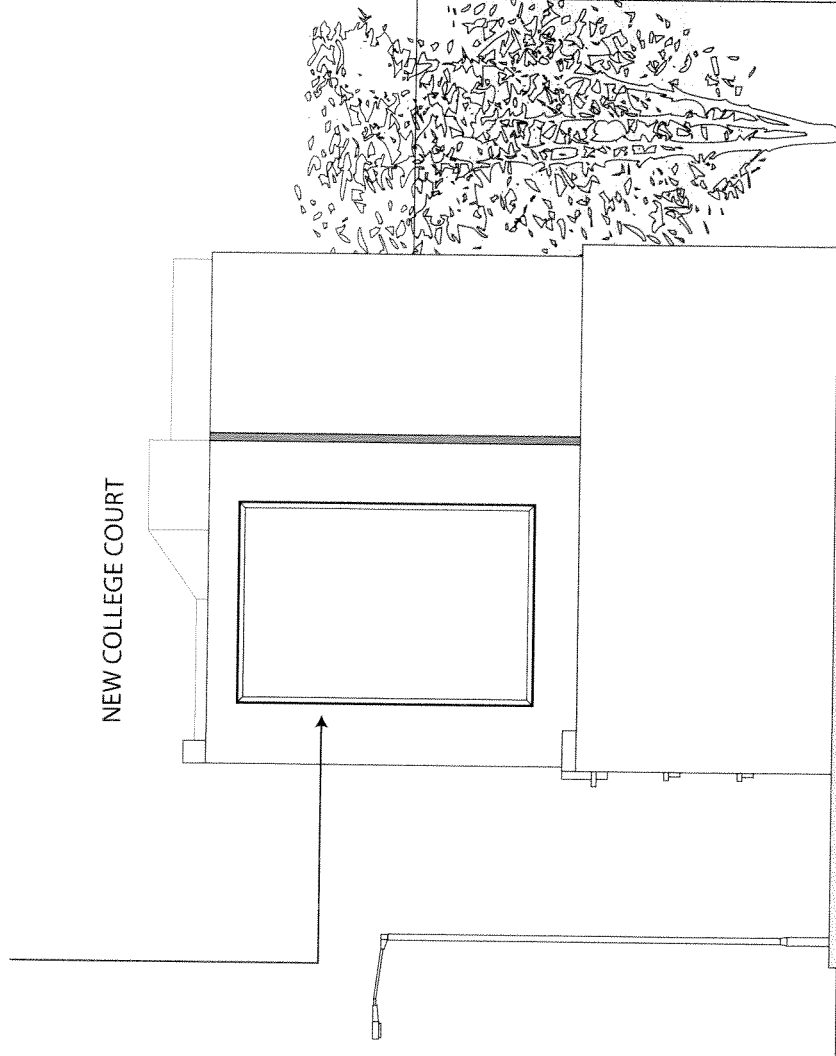

EXISTING ELEVATION

EXISTING POSTER PANEL

NEW COLLEGE COURT

NEW COLLEGE PARADE

PROPOSED ELEVATION

PROPOSED POSTER PANEL

NEW COLLEGE COURT

NEW COLLEGE PARADE

Site:
New College Court, New College Parade,
Finchley Road, London, NW3 5EP

Title:
Existing & Proposed
Elevations

Proposal:
New Digital Display

Date:
24 February 2014

Dwg. No.:
002061/002

Scale: 1:200@A4

STANDARD SPECIFICATION

AS EXISTING
LIGHTBOX SPECIFICATION

INTERNAL ILLUMINATION
by series of neon tube lights

AS PROPOSED
DIGITAL SPECIFICATION

INTERNAL ILLUMINATION
LED lights

Title:

Standard Specification

Proposal:

Conversion from Back light Display to New Digital Display

Dwg. No:

A00001

Scale: 1:100@A4