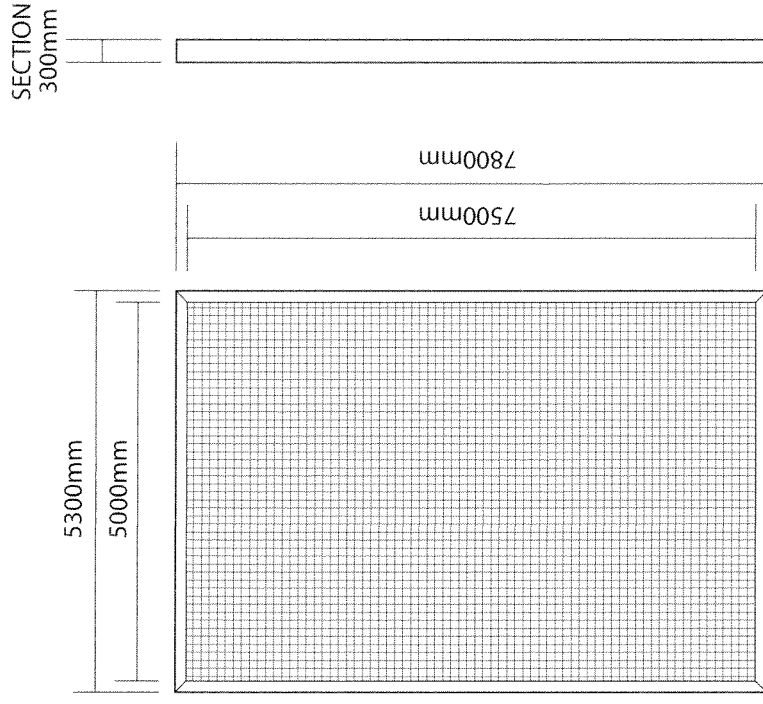

AS PROPOSED
DIGITAL SPECIFICATION

INTERNAL ILLUMINATION
LED lights

Title:

Standard Specification

Proposal:

Conversion from Back light Display to New Digital Display

Dwg. No:

A00001

Scale: 1:100@A4