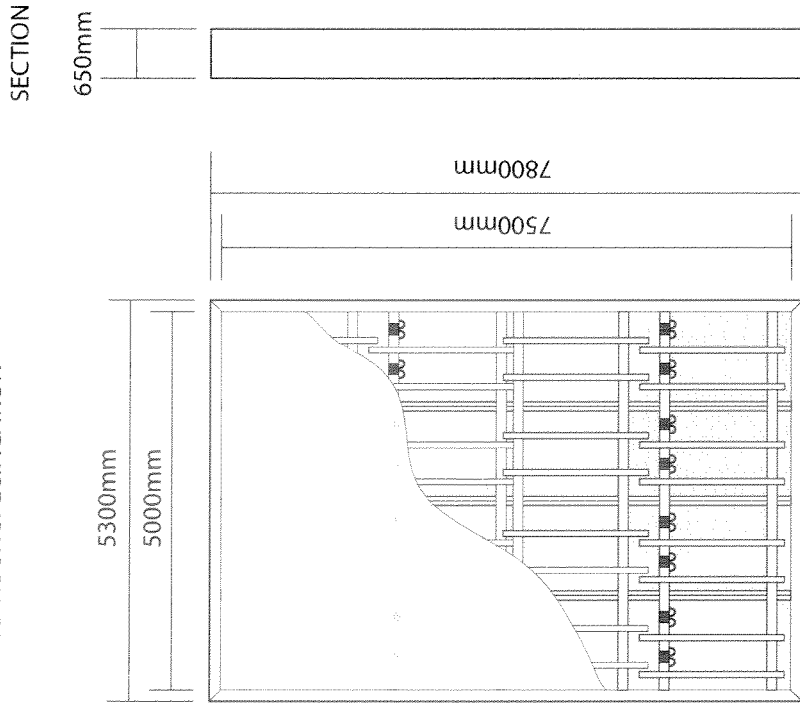

STANDARD SPECIFICATION

AS EXISTING
LIGHTBOX SPECIFICATION

INTERNAL ILLUMINATION
by series of neon tube lights