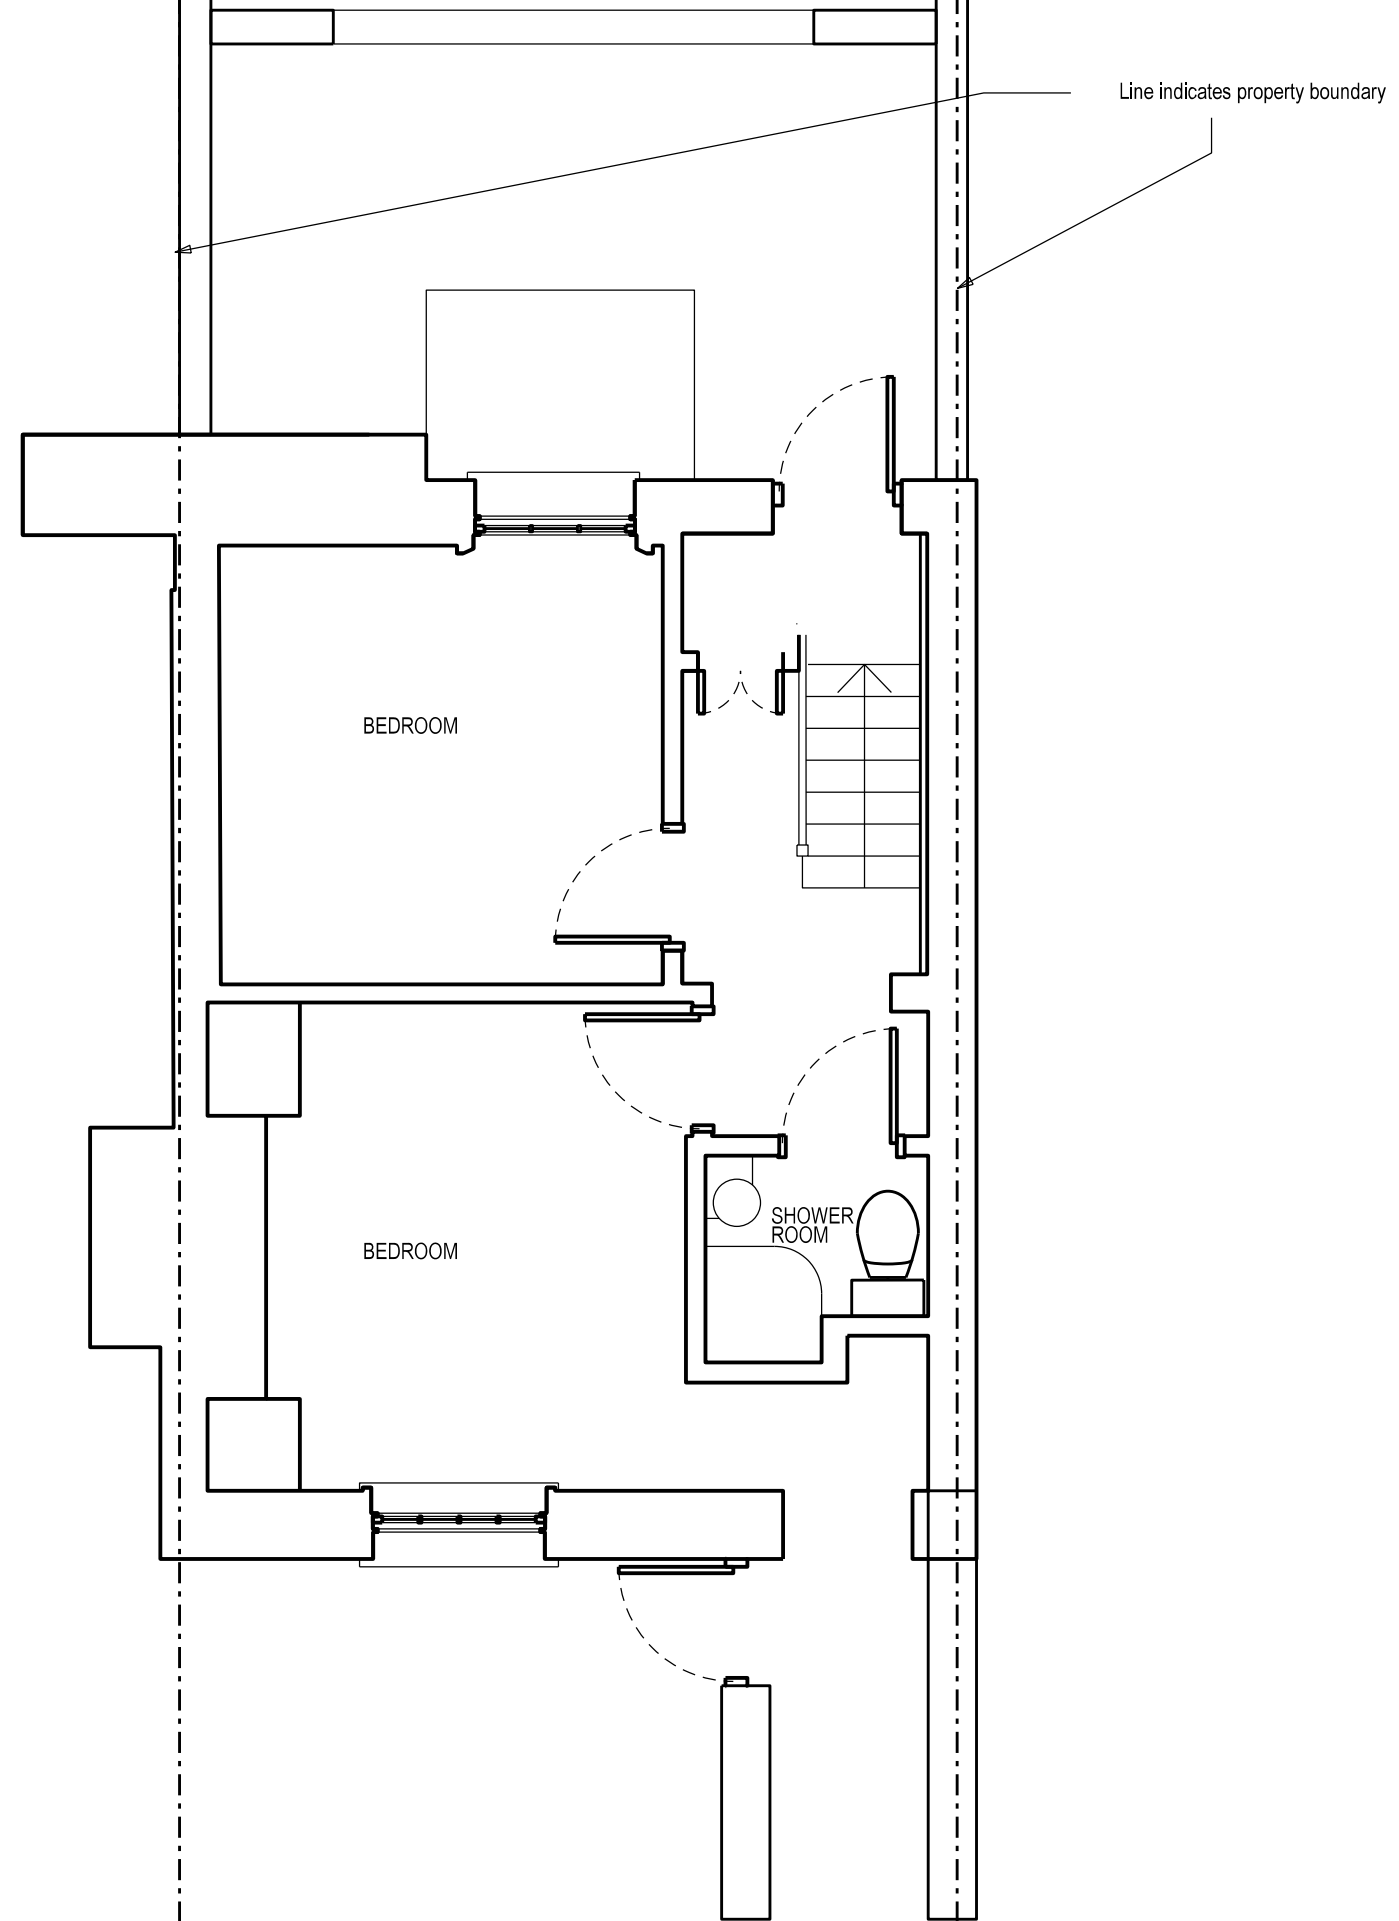

NOTES

Do not scale off this drawing.
All dimensions to be checked on site

SURVEY

ultra violet
DESIGNERS ARCHITECTS
16-24 underwood street
london n1 7jq
t 020 7490 3387 f 020 7490 8236
mail@uvarchitects.co.uk

63 Flask Walk, NW3

TITLE: BASEMENT FLOOR PLAN - AS EXISTING
SCALE: 1:50 @ A3
DATE: 13.10.14

EX(00)005