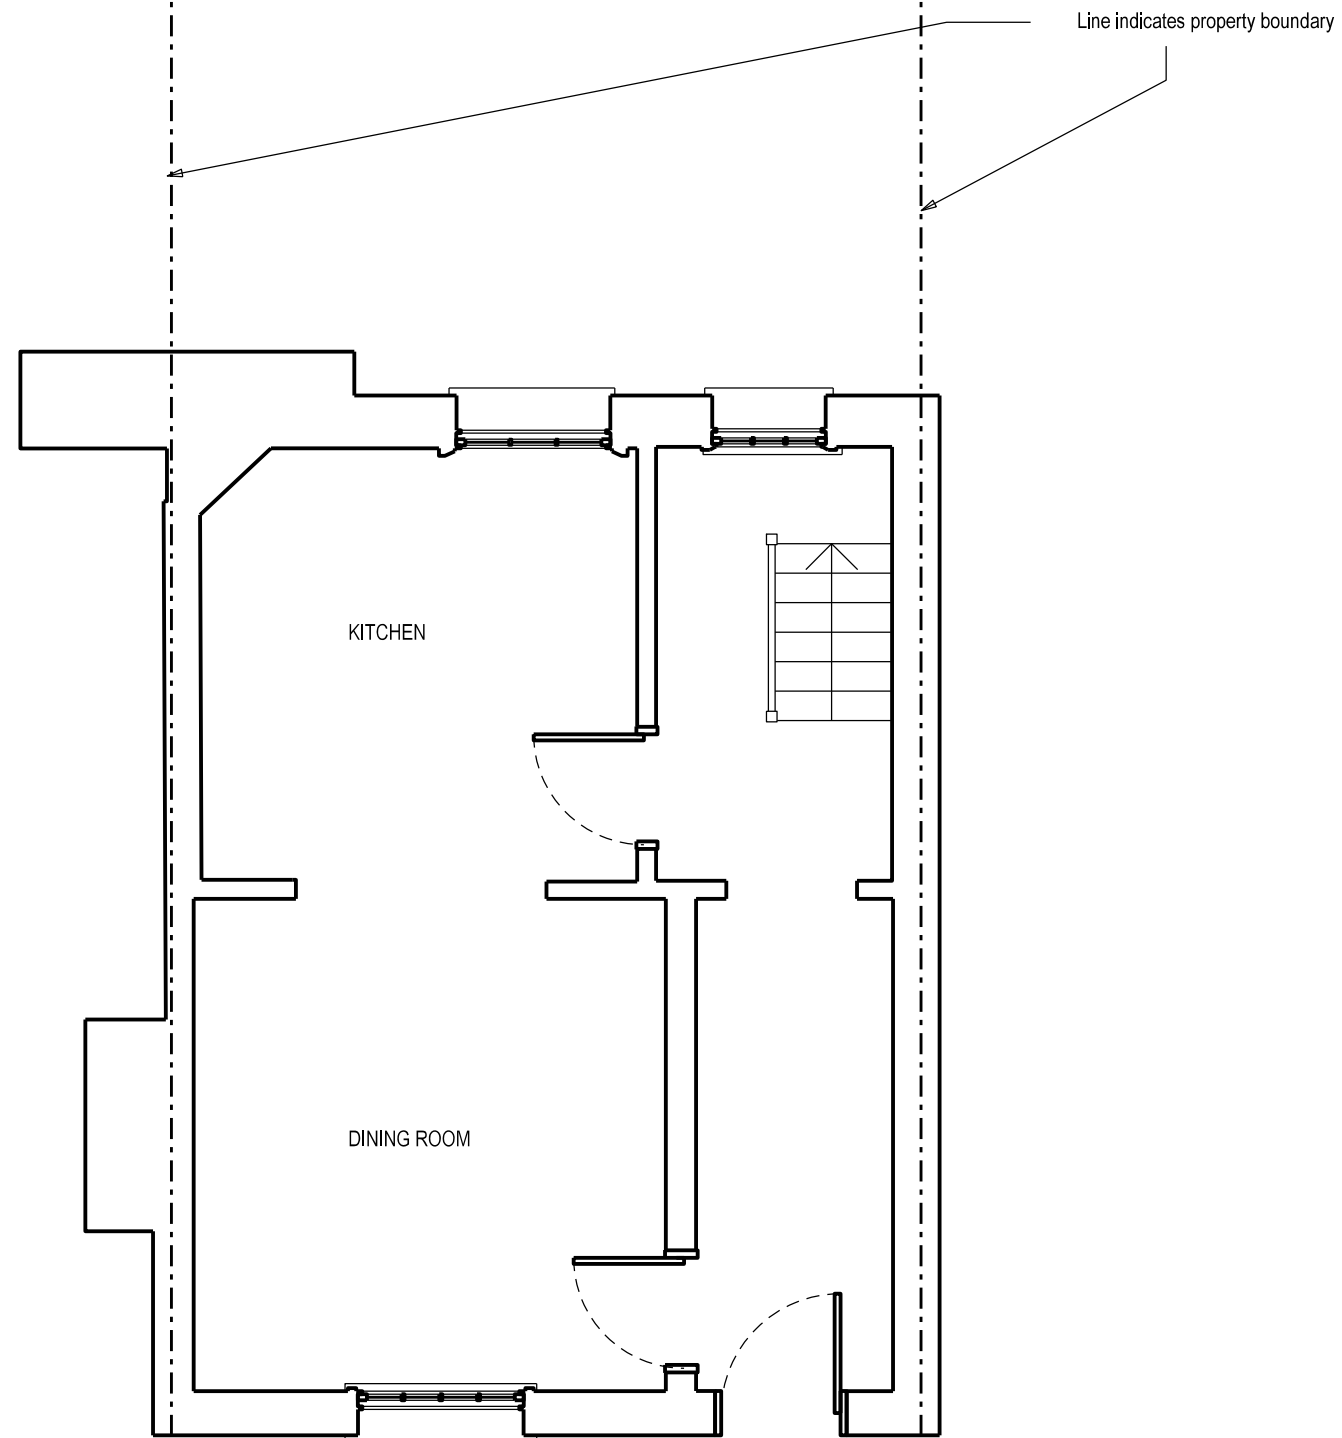

NOTES

Do not scale off this drawing.
All dimensions to be checked on site

SURVEY

ultra violet

DESIGNERS ARCHITECTS
16-24 underwood street
london n1 7jq
t 020 7490 3387 f 020 7490 8236
mail@uvarchitects.co.uk

63 Flask Walk, NW3

TITLE: GROUND FLOOR PLAN - AS EXISTING
SCALE: 1:50 @A3
DATE: 13.10.14

EX(00)004