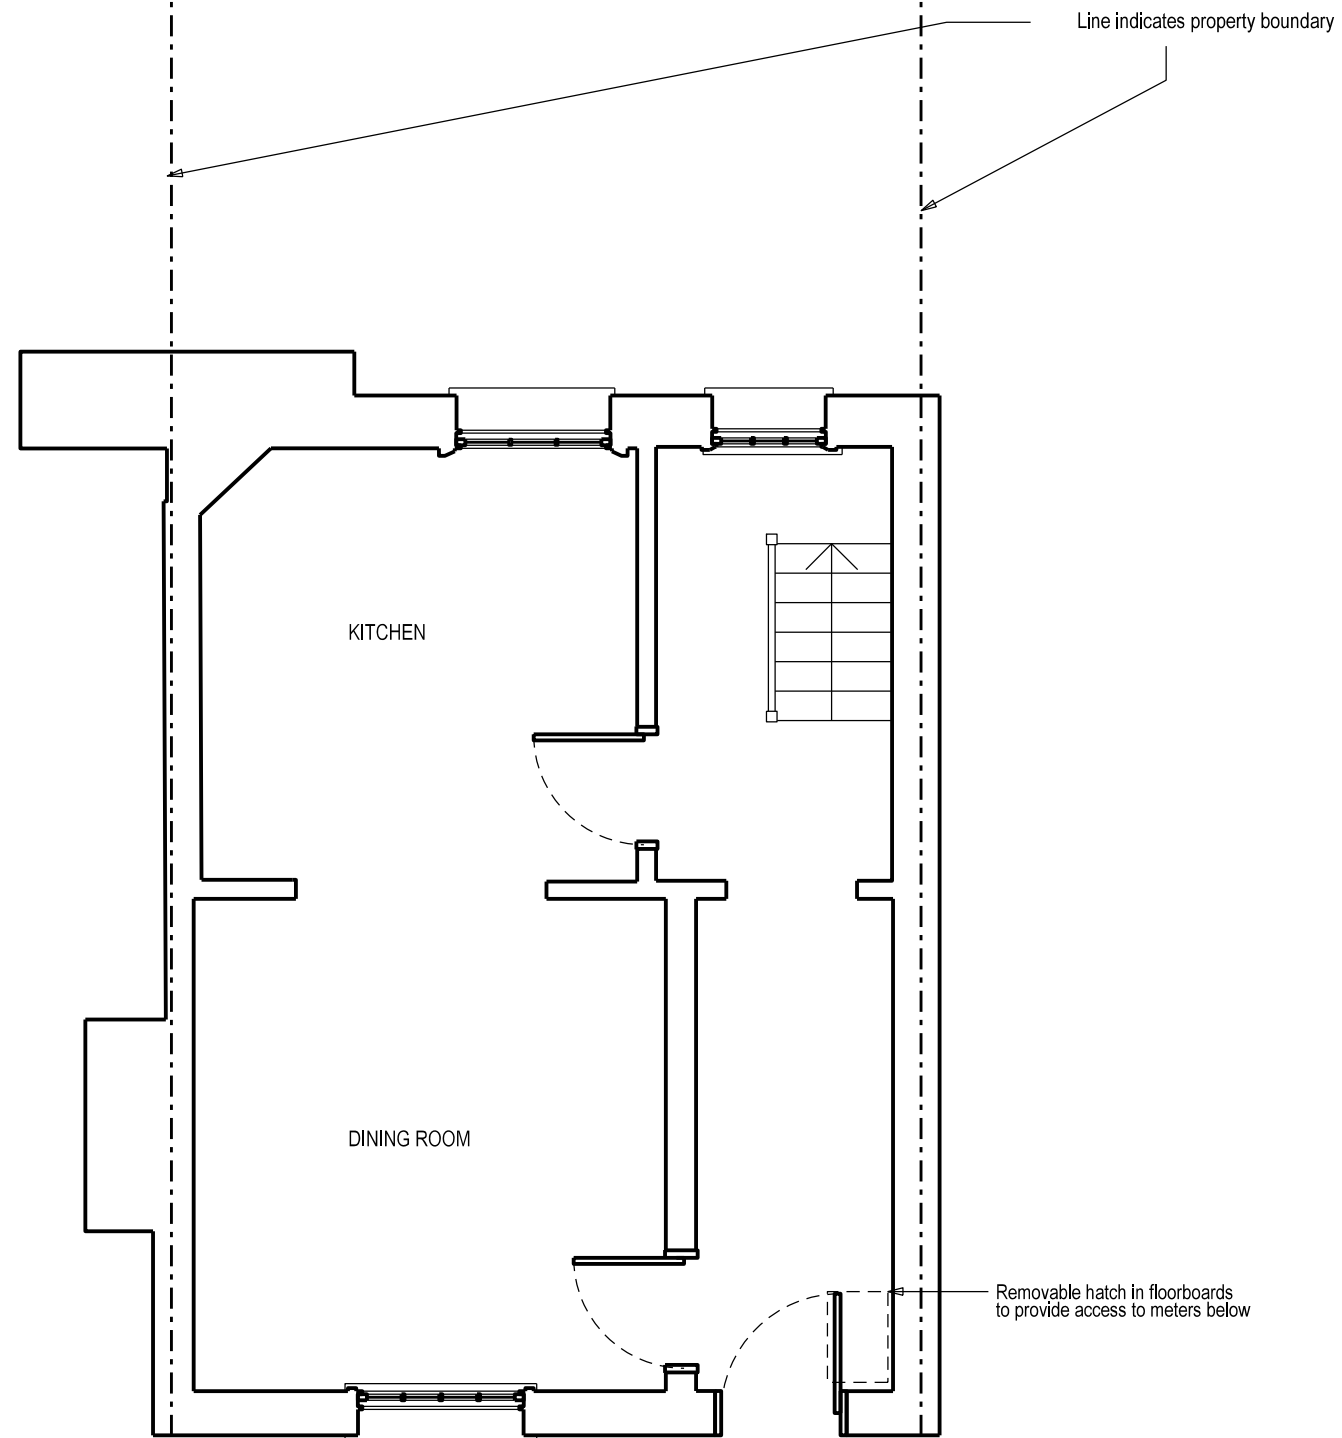

NOTES

Do not scale off this drawing.
All dimensions to be checked on site

STAGE D

ultra violet

DESIGNERS ARCHITECTS
16-24 underwood street
london n1 7jq
t 020 7490 3387 f 020 7490 8236
mail@uvarchitects.co.uk

63 Flask Walk, NW3

TITLE: GROUND FLOOR PLAN
SCALE: 1:50 @A3
DATE: 13.10.2014

AL(00)004