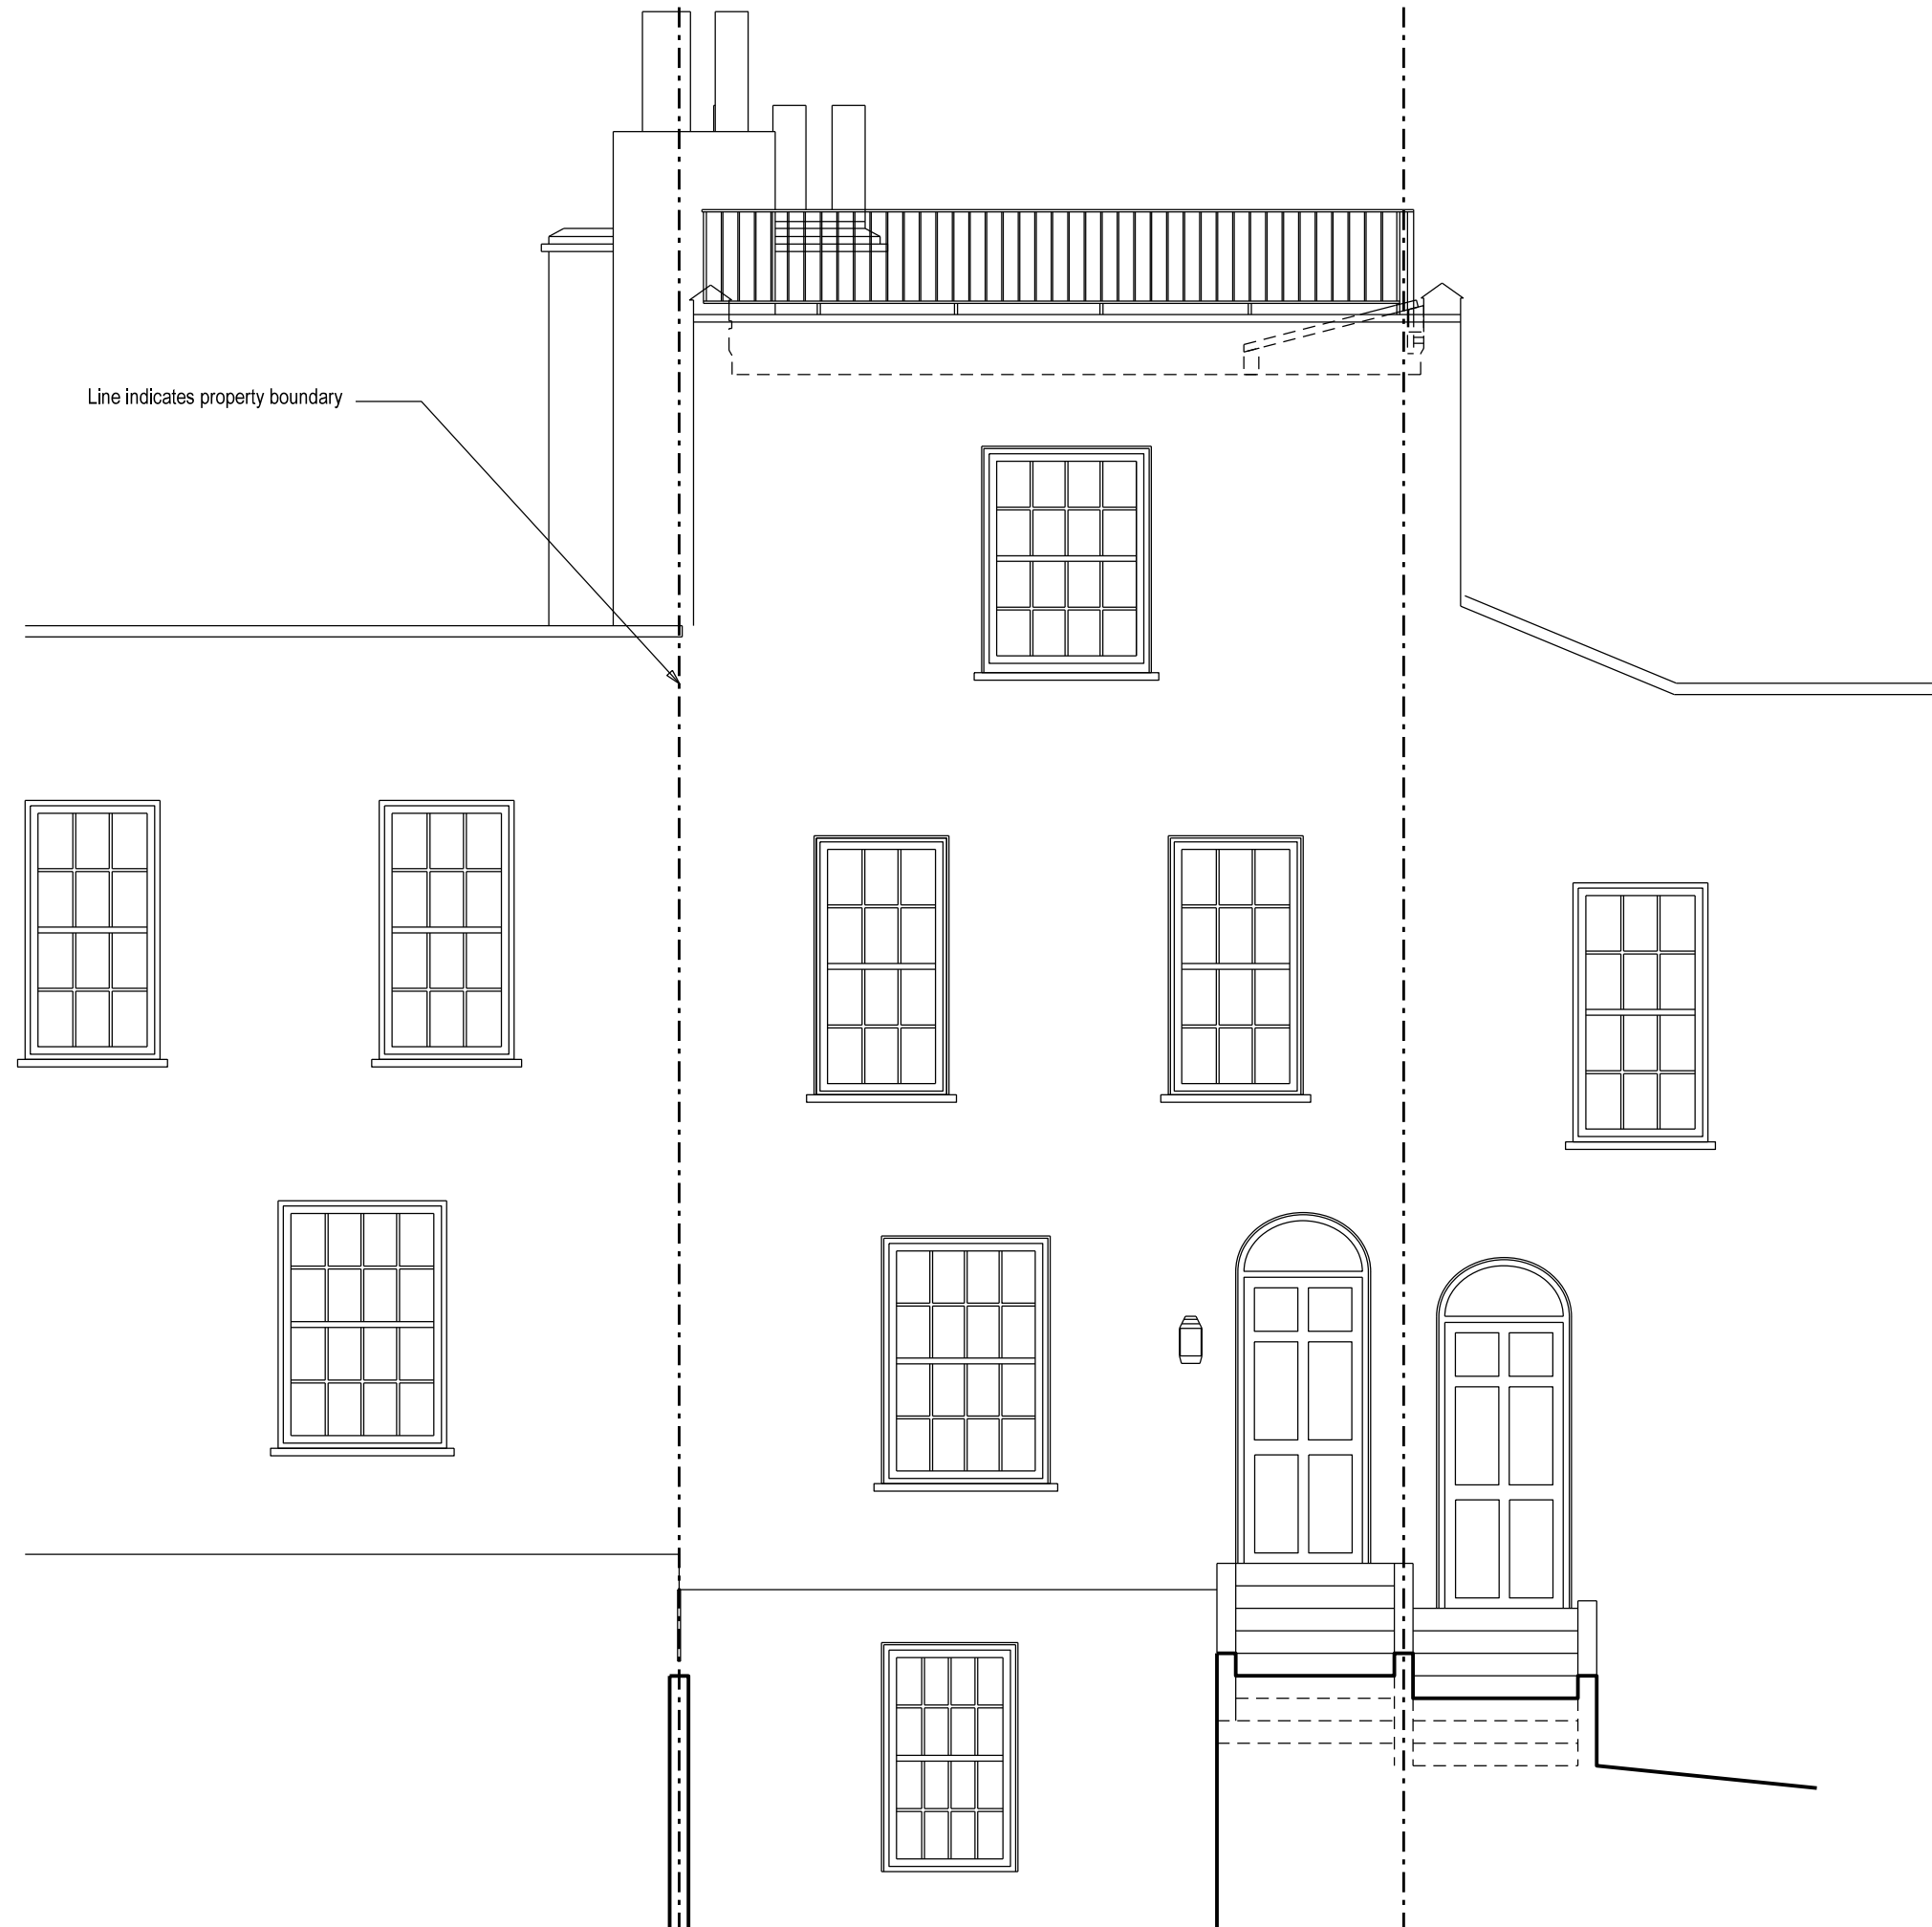

NOTES

Do not scale off this drawing.
All dimensions to be checked on site

- B Note On Railing Height 04.11.05
- A Changes To Railings 13.9.05

SURVEY

ultra violet
DESIGNERS ARCHITECTS
16-24 underwood street
london n1 7jq
t 020 7490 3387 f 020 7490 8236
mail@uvarchitects.co.uk

63 Flask Walk, NW3
TITLE: FRONT ELEVATION - AS EXISTING
SCALE: 1:50
DATE: 13.10.14

EX(00)022 -