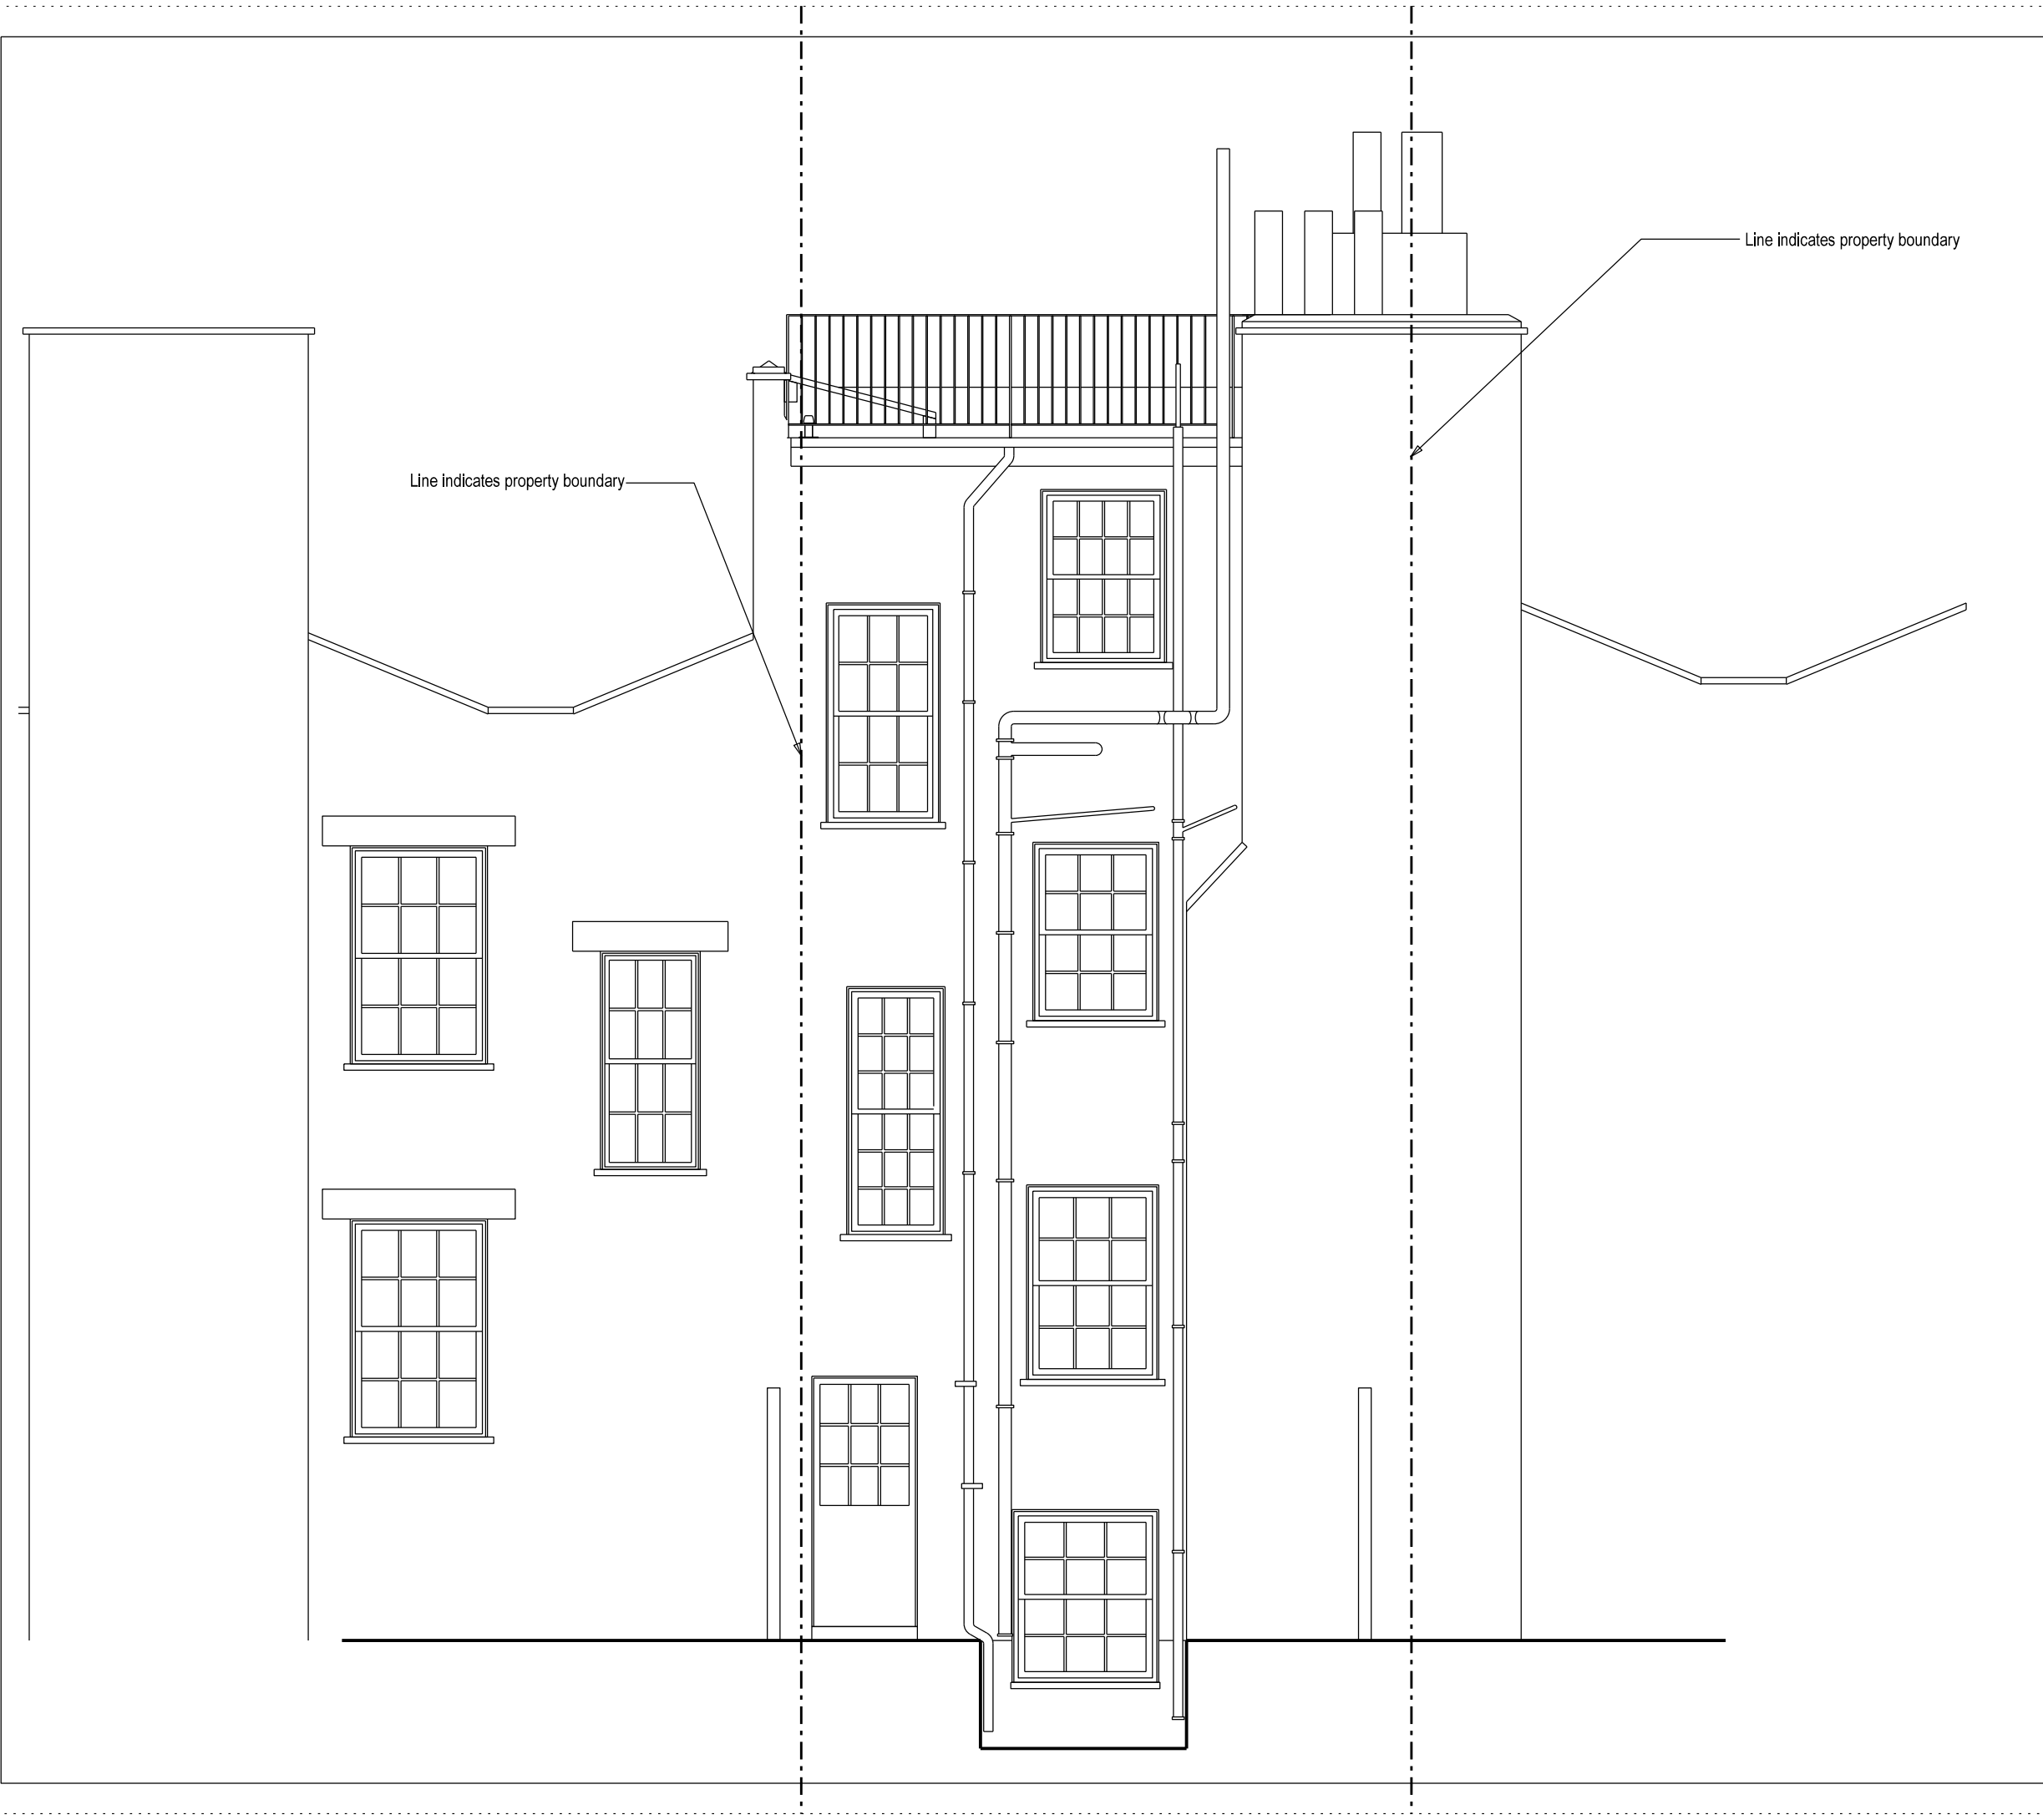

NOTES

Do not scale off this drawing.
All dimensions to be checked on site

SURVEY

	ultra violet DESIGNERS ARCHITECTS
	16-24 underwood street london n1 7jq t: 020 7490 3387 f: 020 7490 8236 m: 020 7490 8236 e: mail@uvarchitects.co.uk

63 Flask Walk, NW3

TITLE: REAR ELEVATION - AS EXISTING
SCALE:
DATE: 13.10.14

EX(00)021